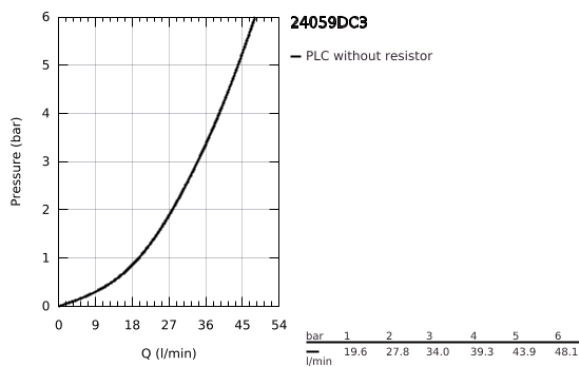

24 059 DC3 GROHE PLUS SINGLE-LEVER SHOWER MIXER

PRODUCT DESCRIPTION

- Colour: supersteel
- trim set for GROHE Rapido SmartBox (35 600/35 604)
- GROHE SilkMove 46 mm ceramic cartridge
- GROHE LongLife finish
- GROHE FastFixation escutcheon with covered shaft sealing and covered fixing
- metal escutcheon, retroactively 6° adjustable
- metal lever
- outlet B or C = 30 l/min
- without roughing-in-set

24 059 DC3 GROHE PLUS SINGLE-LEVER SHOWER MIXER

SPARE PARTS

- 1: Lever (Spare part-nr. 48496DC0)
 - 2: Escutcheon (Spare part-nr. 49116DC0)
 - 3: Mounting plate (Spare part-nr. 48441000)
 - 4: Cap (Spare part-nr. 48495DC0)
 - 5: Cartridge (Spare part-nr. 46048000)
 - 6: Seal (Spare part-nr. 48360000)
 - 7: Temperature limiter (Spare part-nr. 46375000)*
 - 8: Backflow protection combination (Spare part-nr. 14055000)*
 - 9: Universal extension set single-lever mixers, 25 mm (Spare part-nr. 14056000)*
 - 10: Universal extension set single-lever mixers, 50 mm (Spare part-nr. 14057000)*
- * Optional accessories