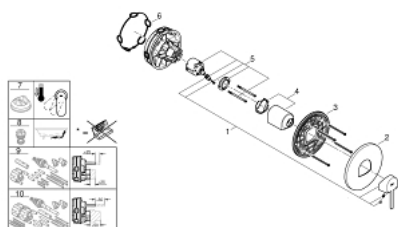

24 059 DC3 GROHE PLUS SINGLE-LEVER SHOWER MIXER

PRODUCT DESCRIPTION

- Colour: supersteel
- trim set for GROHE Rapido SmartBox (35 600/35 604)
- GROHE SilkMove 46 mm ceramic cartridge
- GROHE LongLife finish
- GROHE FastFixation escutcheon with covered shaft sealing and covered fixing
- metal escutcheon, retroactively 6° adjustable
- metal lever
- outlet B or C = 30 l/min
- without roughing-in-set

24 059 DC3 GROHE PLUS SINGLE-LEVER SHOWER MIXER

SPARE PARTS

- 1: Lever (Spare part-nr. 48496DC0)
 - 2: Escutcheon (Spare part-nr. 49116DC0)
 - 3: Mounting plate (Spare part-nr. 48441000)
 - 4: Cap (Spare part-nr. 48495DC0)
 - 5: Cartridge (Spare part-nr. 46048000)
 - 6: Seal (Spare part-nr. 48360000)
 - 7: Temperature limiter (Spare part-nr. 46375000)*
 - 8: Backflow protection combination (Spare part-nr. 14055000)*
 - 9: Universal extension set single-lever mixers, 25 mm (Spare part-nr. 14056000)*
 - 10: Universal extension set single-lever mixers, 50 mm (Spare part-nr. 14057000)*
- * Optional accessories