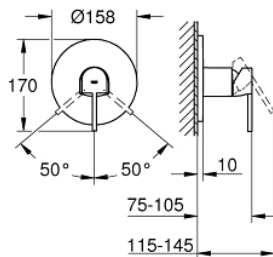

24 059 DC3 GROHE PLUS SINGLE-LEVER SHOWER MIXER

PRODUCT DESCRIPTION

- Colour: supersteel
- trim set for GROHE Rapido SmartBox (35 600/35 604)
- GROHE SilkMove 46 mm ceramic cartridge
- GROHE LongLife finish
- GROHE FastFixation escutcheon with covered shaft sealing and covered fixing
- metal escutcheon, retroactively 6° adjustable
- metal lever
- outlet B or C = 30 l/min
- without roughing-in-set

24 059 DC3 GROHE PLUS SINGLE-LEVER SHOWER MIXER

SPARE PARTS

- 1: Lever (Spare part-nr. 48496DC0)
 - 2: Escutcheon (Spare part-nr. 49116DC0)
 - 3: Mounting plate (Spare part-nr. 48441000)
 - 4: Cap (Spare part-nr. 48495DC0)
 - 5: Cartridge (Spare part-nr. 46048000)
 - 6: Seal (Spare part-nr. 48360000)
 - 7: Temperature limiter (Spare part-nr. 46375000)*
 - 8: Backflow protection combination (Spare part-nr. 14055000)*
 - 9: Universal extension set single-lever mixers, 25 mm (Spare part-nr. 14056000)*
 - 10: Universal extension set single-lever mixers, 50 mm (Spare part-nr. 14057000)*
- * Optional accessories