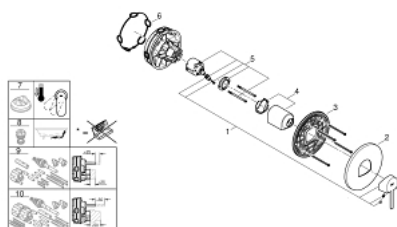

24 059 AL3 GROHE PLUS SINGLE-LEVER SHOWER MIXER

PRODUCT DESCRIPTION

- Colour: brushed hard graphite
- trim set for GROHE Rapido SmartBox (35 600/35 604)
- GROHE SilkMove 46 mm ceramic cartridge
- GROHE LongLife finish
- GROHE FastFixation escutcheon with covered shaft sealing and covered fixing
- metal escutcheon, retroactively 6° adjustable
- metal lever
- outlet B or C = 30 l/min
- without roughing-in-set

24 059 AL3 GROHE PLUS SINGLE-LEVER SHOWER MIXER

SPARE PARTS

- 1: Lever (Spare part-nr. 48496AL0)
 - 2: Escutcheon (Spare part-nr. 49116AL0)
 - 3: Mounting plate (Spare part-nr. 48441000)
 - 4: Cap (Spare part-nr. 48495AL0)
 - 5: Cartridge (Spare part-nr. 46048000)
 - 6: Seal (Spare part-nr. 48360000)
 - 7: Temperature limiter (Spare part-nr. 46375000)*
 - 8: Backflow protection combination (Spare part-nr. 14055000)*
 - 9: Universal extension set single-lever mixers, 25 mm (Spare part-nr. 14056000)*
 - 10: Universal extension set single-lever mixers, 50 mm (Spare part-nr. 14057000)*
- * Optional accessories