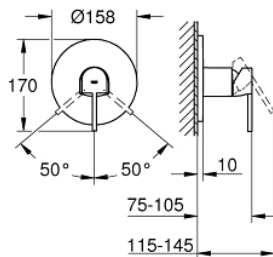

24 059 AL3 GROHE PLUS SINGLE-LEVER SHOWER MIXER

PRODUCT DESCRIPTION

- Colour: brushed hard graphite
- trim set for GROHE Rapido SmartBox (35 600/35 604)
- GROHE SilkMove 46 mm ceramic cartridge
- GROHE LongLife finish
- GROHE FastFixation escutcheon with covered shaft sealing and covered fixing
- metal escutcheon, retroactively 6° adjustable
- metal lever
- outlet B or C = 30 l/min
- without roughing-in-set

24 059 AL3 GROHE PLUS SINGLE-LEVER SHOWER MIXER

SPARE PARTS

- 1: Lever (Spare part-nr. 48496AL0)
 - 2: Escutcheon (Spare part-nr. 49116AL0)
 - 3: Mounting plate (Spare part-nr. 48441000)
 - 4: Cap (Spare part-nr. 48495AL0)
 - 5: Cartridge (Spare part-nr. 46048000)
 - 6: Seal (Spare part-nr. 48360000)
 - 7: Temperature limiter (Spare part-nr. 46375000)*
 - 8: Backflow protection combination (Spare part-nr. 14055000)*
 - 9: Universal extension set single-lever mixers, 25 mm (Spare part-nr. 14056000)*
 - 10: Universal extension set single-lever mixers, 50 mm (Spare part-nr. 14057000)*
- * Optional accessories