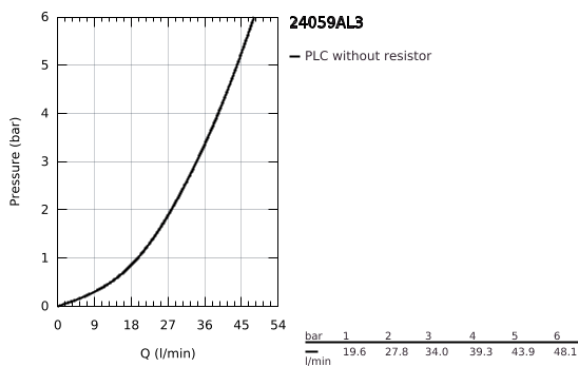

24 059 AL3 GROHE PLUS SINGLE-LEVER SHOWER MIXER

PRODUCT DESCRIPTION

- Colour: brushed hard graphite
- trim set for GROHE Rapido SmartBox (35 600/35 604)
- GROHE SilkMove 46 mm ceramic cartridge
- GROHE LongLife finish
- GROHE FastFixation escutcheon with covered shaft sealing and covered fixing
- metal escutcheon, retroactively 6° adjustable
- metal lever
- outlet B or C = 30 l/min
- without roughing-in-set

24 059 AL3 GROHE PLUS SINGLE-LEVER SHOWER MIXER

SPARE PARTS

- 1: Lever (Spare part-nr. 48496AL0)
 - 2: Escutcheon (Spare part-nr. 49116AL0)
 - 3: Mounting plate (Spare part-nr. 48441000)
 - 4: Cap (Spare part-nr. 48495AL0)
 - 5: Cartridge (Spare part-nr. 46048000)
 - 6: Seal (Spare part-nr. 48360000)
 - 7: Temperature limiter (Spare part-nr. 46375000)*
 - 8: Backflow protection combination (Spare part-nr. 14055000)*
 - 9: Universal extension set single-lever mixers, 25 mm (Spare part-nr. 14056000)*
 - 10: Universal extension set single-lever mixers, 50 mm (Spare part-nr. 14057000)*
- * Optional accessories