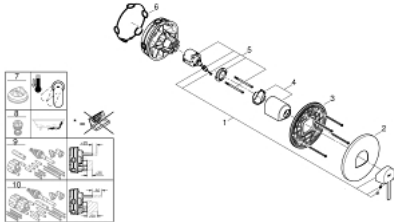

## 24 059 003 GROHE PLUS SINGLE-LEVER SHOWER MIXER

### PRODUCT DESCRIPTION

- Colour: chrome
- trim set for GROHE Rapido SmartBox (35 600/35 604)
- GROHE SilkMove 46 mm ceramic cartridge
- GROHE LongLife finish
- GROHE FastFixation escutcheon with covered shaft sealing and covered fixing
- metal escutcheon, retroactively 6° adjustable
- metal lever
- outlet B or C = 30 l/min
- without roughing-in-set

### SPARE PARTS

- 1: Lever (Spare part-nr. 48496000)
  - 2: Escutcheon (Spare part-nr. 49116000)
  - 3: Mounting plate (Spare part-nr. 48441000)
  - 4: Cap (Spare part-nr. 48495000)
  - 5: Cartridge (Spare part-nr. 46048000)
  - 6: Seal (Spare part-nr. 48360000)
  - 7: Temperature limiter (Spare part-nr. 46375000)\*
  - 8: Backflow protection combination (Spare part-nr. 14055000)\*
  - 9: Universal extension set single-lever mixers, 25 mm (Spare part-nr. 14056000)\*
  - 10: Universal extension set single-lever mixers, 50 mm (Spare part-nr. 14057000)\*
- \* Optional accessories