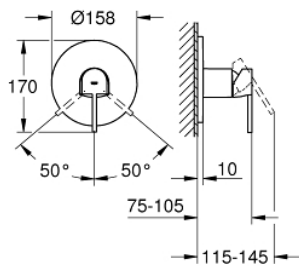

## 24 059 003 GROHE PLUS SINGLE-LEVER SHOWER MIXER

### PRODUCT DESCRIPTION

- Colour: chrome
- trim set for GROHE Rapido SmartBox (35 600/35 604)
- GROHE SilkMove 46 mm ceramic cartridge
- GROHE LongLife finish
- GROHE FastFixation escutcheon with covered shaft sealing and covered fixing
- metal escutcheon, retroactively 6° adjustable
- metal lever
- outlet B or C = 30 l/min
- without roughing-in-set