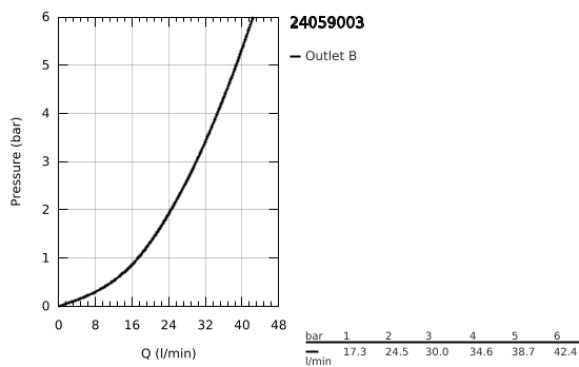

## 24 059 003 GROHE PLUS SINGLE-LEVER SHOWER MIXER

### PRODUCT DESCRIPTION

- Colour: chrome
- trim set for GROHE Rapido SmartBox (35 600/35 604)
- GROHE SilkMove 46 mm ceramic cartridge
- GROHE LongLife finish
- GROHE FastFixation escutcheon with covered shaft sealing and covered fixing
- metal escutcheon, retroactively 6° adjustable
- metal lever
- outlet B or C = 30 l/min
- without roughing-in-set