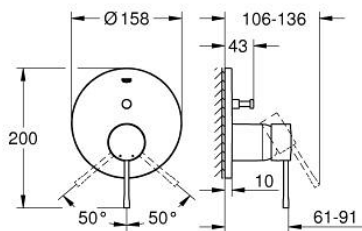

24 058 GN1 ESSENCE SINGLE-LEVER MIXER WITH 2-WAY DIVERTER

PRODUCT DESCRIPTION

- Colour: brushed cool sunrise
- trim set for GROHE Rapido SmartBox (35 600/35 604)
- GROHE SilkMove 46 mm ceramic cartridge
- GROHE LongLife finish
- GROHE FastFixation escutcheon with covered shaft sealing and covered fixing
- metal escutcheon, retroactively 6° adjustable
- metal lever
- automatic 2-way diverter
- without roughing-in set 35 600/35 604 (please order separately)
- flow performance: outlet B = 27 l/min, outlet C = 27 l/min

24 058 GN1 ESSENCE SINGLE-LEVER MIXER WITH 2-WAY DIVERTER

SPARE PARTS

- 1: Lever (Spare part-nr. 46917GN0)
- 2: Fitting ring (Spare part-nr. 46715000)
- 3: Cartridge (Spare part-nr. 46580000)
- 4: Pop-up rod (Spare part-nr. 46739GN0)
- 5: Mousseur (Spare part-nr. 48270000)
- 6: Shank mounting kit (Spare part-nr. 46645000)
- 7: Waste set 1 1/4" (Spare part-nr. 28910GN0)
- 7.1: Plug (Spare part-nr. 07182GN0)
- 7.2: Eccentric rod (Spare part-nr. 07052000)
- 8: Mounting wrench (Spare part-nr. 19017000)*
- 9: Eccentric rod (Spare part-nr. 07341000)*