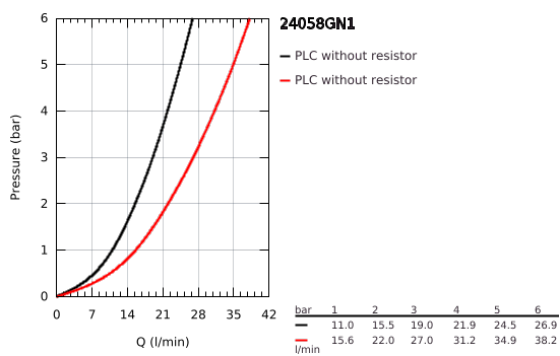

24 058 GN1 ESSENCE SINGLE-LEVER MIXER WITH 2-WAY DIVERTER

PRODUCT DESCRIPTION

- Colour: brushed cool sunrise
- trim set for GROHE Rapido SmartBox (35 600/35 604)
- GROHE SilkMove 46 mm ceramic cartridge
- GROHE LongLife finish
- GROHE FastFixation escutcheon with covered shaft sealing and covered fixing
- metal escutcheon, retroactively 6° adjustable
- metal lever
- automatic 2-way diverter
- without roughing-in set 35 600/35 604 (please order separately)
- flow performance: outlet B = 27 l/min, outlet C = 27 l/min

24 058 GN1 ESSENCE SINGLE-LEVER MIXER WITH 2-WAY DIVERTER

SPARE PARTS

- 1: Lever (Spare part-nr. 46917GN0)
- 2: Fitting ring (Spare part-nr. 46715000)
- 3: Cartridge (Spare part-nr. 46580000)
- 4: Pop-up rod (Spare part-nr. 46739GN0)
- 5: Mousseur (Spare part-nr. 48270000)
- 6: Shank mounting kit (Spare part-nr. 46645000)
- 7: Waste set 1 1/4" (Spare part-nr. 28910GN0)
- 7.1: Plug (Spare part-nr. 07182GN0)
- 7.2: Eccentric rod (Spare part-nr. 07052000)
- 8: Mounting wrench (Spare part-nr. 19017000)*
- 9: Eccentric rod (Spare part-nr. 07341000)*