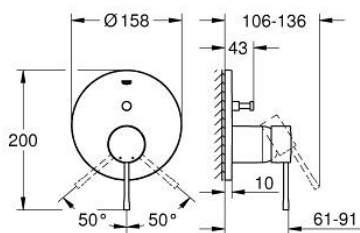

## 24 058 GL1 ESSENCE SINGLE-LEVER MIXER WITH 2-WAY DIVERTER

### PRODUCT DESCRIPTION

- Colour: cool sunrise
- trim set for GROHE Rapido SmartBox (35 600/35 604)
- GROHE SilkMove 46 mm ceramic cartridge
- GROHE LongLife finish
- GROHE FastFixation escutcheon with covered shaft sealing and covered fixing
- metal escutcheon, retroactively 6° adjustable
- metal lever
- automatic 2-way diverter
- without roughing-in set 35 600/35 604 (please order separately)
- flow performance: outlet B = 27 l/min, outlet C = 27 l/min

### SPARE PARTS

- 1: Lever (Spare part-nr. 46917GL0)
  - 2: Fitting ring (Spare part-nr. 46715000)
  - 3: Cartridge (Spare part-nr. 46580000)
  - 4: lift rod (Spare part-nr. 46739GL0)
  - 5: Mousseur (Spare part-nr. 48270000)
  - 6: Shank mounting kit (Spare part-nr. 46645000)
  - 7: Waste set 1 1/4" (Spare part-nr. 28910GL0)
  - 7.1: Plug (Spare part-nr. 07182GL0)
  - 7.2: Eccentric rod (Spare part-nr. 07052000)
  - 8: Mounting wrench (Spare part-nr. 19017000)\*
  - 9: Eccentric rod (Spare part-nr. 07341000)\*
- \* Optional accessories