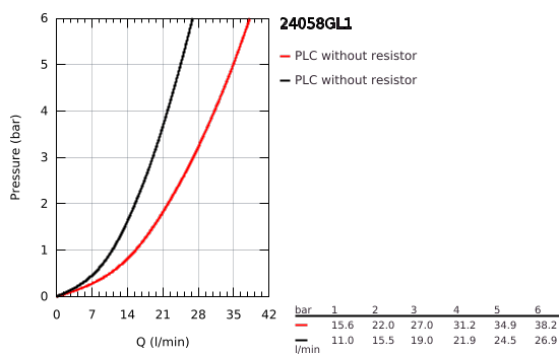

## 24 058 GL1 ESSENCE SINGLE-LEVER MIXER WITH 2-WAY DIVERTER

### PRODUCT DESCRIPTION

- Colour: cool sunrise
- trim set for GROHE Rapido SmartBox (35 600/35 604)
- GROHE SilkMove 46 mm ceramic cartridge
- GROHE LongLife finish
- GROHE FastFixation escutcheon with covered shaft sealing and covered fixing
- metal escutcheon, retroactively 6° adjustable
- metal lever
- automatic 2-way diverter
- without roughing-in set 35 600/35 604 (please order separately)
- flow performance: outlet B = 27 l/min, outlet C = 27 l/min