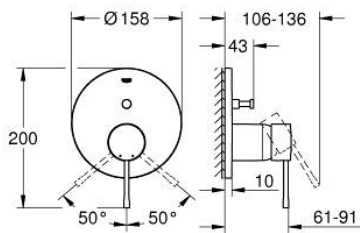

## 24 058 DL1 ESSENCE SINGLE-LEVER MIXER WITH 2-WAY DIVERTER

### PRODUCT DESCRIPTION

- Colour: brushed warm sunset
- trim set for GROHE Rapido SmartBox (35 600/35 604)
- GROHE SilkMove 46 mm ceramic cartridge
- GROHE LongLife finish
- GROHE FastFixation escutcheon with covered shaft sealing and covered fixing
- metal escutcheon, retroactively 6° adjustable
- metal lever
- automatic 2-way diverter
- without roughing-in set 35 600/35 604 (please order separately)
- flow performance: outlet B = 27 l/min, outlet C = 27 l/min

### SPARE PARTS

- 1: Lever (Spare part-nr. 46917DL0)
  - 2: Fitting ring (Spare part-nr. 46715000)
  - 3: Cartridge (Spare part-nr. 46580000)
  - 4: lift rod (Spare part-nr. 46739DL0)
  - 5: Mousseur (Spare part-nr. 48270000)
  - 6: Shank mounting kit (Spare part-nr. 46645000)
  - 7: Waste set 1 1/4" (Spare part-nr. 28910DL0)
  - 7.1: Plug (Spare part-nr. 07182DL0)
  - 7.2: Eccentric rod (Spare part-nr. 07052000)
  - 8: Mounting wrench (Spare part-nr. 19017000)\*
  - 9: Eccentric rod (Spare part-nr. 07341000)\*
- \* Optional accessories