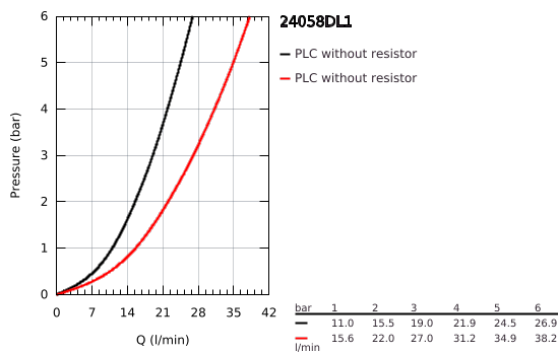

## 24 058 DL1 ESSENCE SINGLE-LEVER MIXER WITH 2-WAY DIVERTER

### PRODUCT DESCRIPTION

- Colour: brushed warm sunset
- trim set for GROHE Rapido SmartBox (35 600/35 604)
- GROHE SilkMove 46 mm ceramic cartridge
- GROHE LongLife finish
- GROHE FastFixation escutcheon with covered shaft sealing and covered fixing
- metal escutcheon, retroactively 6° adjustable
- metal lever
- automatic 2-way diverter
- without roughing-in set 35 600/35 604 (please order separately)
- flow performance: outlet B = 27 l/min, outlet C = 27 l/min