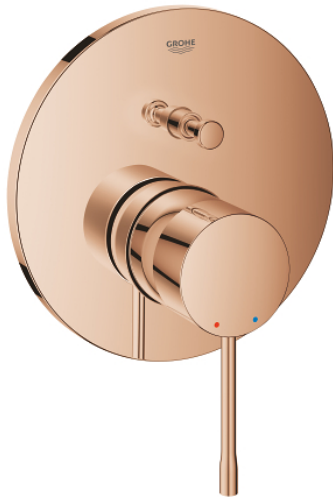

## 24 058 DA1 ESSENCE SINGLE-LEVER MIXER WITH 2-WAY DIVERTER

### PRODUCT DESCRIPTION

- Colour: warm sunset
- trim set for GROHE Rapido SmartBox (35 600/35 604)
- GROHE SilkMove 46 mm ceramic cartridge
- GROHE LongLife finish
- GROHE FastFixation escutcheon with covered shaft sealing and covered fixing
- metal escutcheon, retroactively 6° adjustable
- metal lever
- automatic 2-way diverter
- without roughing-in set 35 600/35 604 (please order separately)
- flow performance: outlet B = 27 l/min, outlet C = 27 l/min

### SPARE PARTS

- 1: Lever (Spare part-nr. 46917DA0)
  - 2: Fitting ring (Spare part-nr. 46715000)
  - 3: Cartridge (Spare part-nr. 46580000)
  - 4: lift rod (Spare part-nr. 46739DA0)
  - 5: Mousseur (Spare part-nr. 48270000)
  - 6: Shank mounting kit (Spare part-nr. 46645000)
  - 7: Waste set 1 1/4" (Spare part-nr. 28910DA0)
  - 7.1: Plug (Spare part-nr. 07182DA0)
  - 7.2: Eccentric rod (Spare part-nr. 07052000)
  - 8: Mounting wrench (Spare part-nr. 19017000)\*
  - 9: Eccentric rod (Spare part-nr. 07341000)\*
- \* Optional accessories