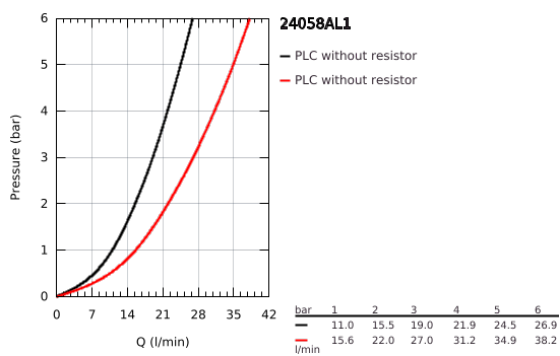

24 058 AL1 ESSENCE SINGLE-LEVER MIXER WITH 2-WAY DIVERTER

PRODUCT DESCRIPTION

- Colour: brushed hard graphite
- trim set for GROHE Rapido SmartBox (35 600/35 604)
- GROHE SilkMove 46 mm ceramic cartridge
- GROHE LongLife finish
- GROHE FastFixation escutcheon with covered shaft sealing and covered fixing
- metal escutcheon, retroactively 6° adjustable
- metal lever
- automatic 2-way diverter
- without roughing-in set 35 600/35 604 (please order separately)
- flow performance: outlet B = 27 l/min, outlet C = 27 l/min

24 058 AL1 ESSENCE SINGLE-LEVER MIXER WITH 2-WAY DIVERTER

SPARE PARTS

- 1: Lever (Spare part-nr. 46915AL0)
 - 2: Escutcheon (Spare part-nr. 48429AL0)
 - 3: Mounting plate (Spare part-nr. 48440000)
 - 4: Cap (Spare part-nr. 02693AL0)
 - 5: Diverter (Spare part-nr. 48442AL0)
 - 6: Cartridge (Spare part-nr. 46048000)
 - 7: Non-return valve (Spare part-nr. 49085000)
 - 8: Seal (Spare part-nr. 48360000)
 - 9: Temperature limiter (Spare part-nr. 46308000)*
 - 10: Backflow protection combination (Spare part-nr. 14055000)*
 - 11: Universal extension set single-lever mixers, 25 mm (Spare part-nr. 14056000)*
 - 12: Diverter (Spare part-nr. 48444AL0)*
 - 13: Universal extension set single-lever mixers, 50 mm (Spare part-nr. 14057000)*
 - 14: Diverter (Spare part-nr. 48445AL0)*
- * Optional accessories