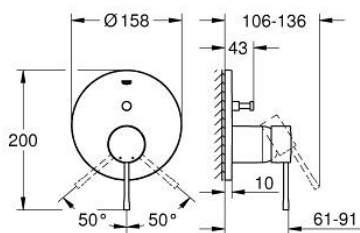

24 058 AL1 ESSENCE SINGLE-LEVER MIXER WITH 2-WAY DIVERTER

PRODUCT DESCRIPTION

- Colour: brushed hard graphite
- trim set for GROHE Rapido SmartBox (35 600/35 604)
- GROHE SilkMove 46 mm ceramic cartridge
- GROHE LongLife finish
- GROHE FastFixation escutcheon with covered shaft sealing and covered fixing
- metal escutcheon, retroactively 6° adjustable
- metal lever
- automatic 2-way diverter
- without roughing-in set 35 600/35 604 (please order separately)
- flow performance: outlet B = 27 l/min, outlet C = 27 l/min

24 058 AL1 ESSENCE SINGLE-LEVER MIXER WITH 2-WAY DIVERTER

SPARE PARTS

- 1: Lever (Spare part-nr. 46915AL0)
 - 2: Escutcheon (Spare part-nr. 48429AL0)
 - 3: Mounting plate (Spare part-nr. 48440000)
 - 4: Cap (Spare part-nr. 02693AL0)
 - 5: Diverter (Spare part-nr. 48442AL0)
 - 6: Cartridge (Spare part-nr. 46048000)
 - 7: Non-return valve (Spare part-nr. 49085000)
 - 8: Seal (Spare part-nr. 48360000)
 - 9: Temperature limiter (Spare part-nr. 46308000)*
 - 10: Backflow protection combination (Spare part-nr. 14055000)*
 - 11: Universal extension set single-lever mixers, 25 mm (Spare part-nr. 14056000)*
 - 12: Diverter (Spare part-nr. 48444AL0)*
 - 13: Universal extension set single-lever mixers, 50 mm (Spare part-nr. 14057000)*
 - 14: Diverter (Spare part-nr. 48445AL0)*
- * Optional accessories