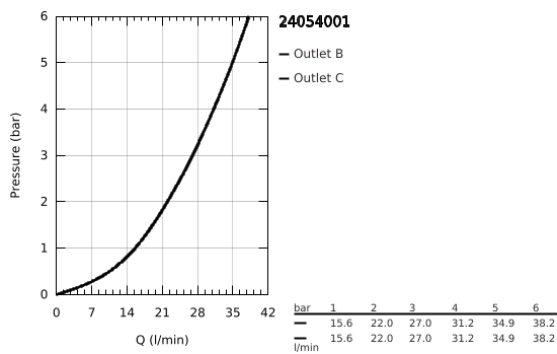

## 24 054 001 **CONCETTO SINGLE-LEVER MIXER WITH 2-WAY DIVERTER**

### PRODUCT DESCRIPTION

- Colour: chrome
- trim set for GROHE Rapido SmartBox (35 600/35 604)
- GROHE SilkMove 46 mm ceramic cartridge
- GROHE LongLife finish
- GROHE FastFixation escutcheon with covered shaft sealing and covered fixing
- metal escutcheon, retroactively 6° adjustable
- metal lever
- automatic 2-way diverter
- without roughing-in set 35 600/35 604 (please order separately)
- flow performance: outlet B = 27 l/min, outlet C = 27 l/min