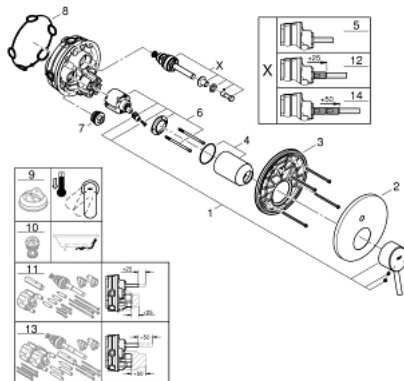

## 24 054 001 **CONCETTO SINGLE-LEVER MIXER WITH 2-WAY DIVERTER**

### PRODUCT DESCRIPTION

- Colour: chrome
- trim set for GROHE Rapido SmartBox (35 600/35 604)
- GROHE SilkMove 46 mm ceramic cartridge
- GROHE LongLife finish
- GROHE FastFixation escutcheon with covered shaft sealing and covered fixing
- metal escutcheon, retroactively 6° adjustable
- metal lever
- automatic 2-way diverter
- without roughing-in set 35 600/35 604 (please order separately)
- flow performance: outlet B = 27 l/min, outlet C = 27 l/min

### SPARE PARTS

- 1: Lever (Spare part-nr. 46723000)
  - 2: Escutcheon (Spare part-nr. 48429000)
  - 3: Mounting plate (Spare part-nr. 48440000)
  - 4: Cap (Spare part-nr. 06874000)
  - 5: Diverter (Spare part-nr. 48442000)
  - 6: Cartridge (Spare part-nr. 46048000)
  - 7: Non-return valve (Spare part-nr. 49085000)
  - 8: Seal (Spare part-nr. 48360000)
  - 9: Temperature limiter (Spare part-nr. 46375000)\*
  - 10: Backflow protection combination (Spare part-nr. 14055000)\*
  - 11: Universal extension set single-lever mixers, 25 mm (Spare part-nr. 1405600)\*
  - 12: Diverter (Spare part-nr. 48444000)\*
  - 13: Universal extension set single-lever mixers, 50 mm (Spare part-nr. 1405700)\*
  - 14: Diverter (Spare part-nr. 48445000)\*
- \* Optional accessories