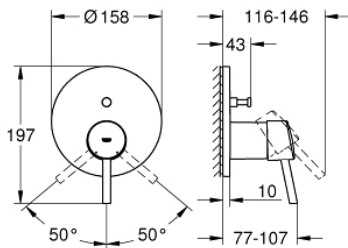

## 24 054 001 **CONCETTO SINGLE-LEVER MIXER WITH 2-WAY DIVERTER**

### PRODUCT DESCRIPTION

- Colour: chrome
- trim set for GROHE Rapido SmartBox (35 600/35 604)
- GROHE SilkMove 46 mm ceramic cartridge
- GROHE LongLife finish
- GROHE FastFixation escutcheon with covered shaft sealing and covered fixing
- metal escutcheon, retroactively 6° adjustable
- metal lever
- automatic 2-way diverter
- without roughing-in set 35 600/35 604 (please order separately)
- flow performance: outlet B = 27 l/min, outlet C = 27 l/min

### SPARE PARTS

- 1: Lever (Spare part-nr. 46723000)
  - 2: Escutcheon (Spare part-nr. 48429000)
  - 3: Mounting plate (Spare part-nr. 48440000)
  - 4: Cap (Spare part-nr. 06874000)
  - 5: Diverter (Spare part-nr. 48442000)
  - 6: Cartridge (Spare part-nr. 46048000)
  - 7: Non-return valve (Spare part-nr. 49085000)
  - 8: Seal (Spare part-nr. 48360000)
  - 9: Temperature limiter (Spare part-nr. 46375000)\*
  - 10: Backflow protection combination (Spare part-nr. 14055000)\*
  - 11: Universal extension set single-lever mixers, 25 mm (Spare part-nr. 1405600)\*
  - 12: Diverter (Spare part-nr. 48444000)\*
  - 13: Universal extension set single-lever mixers, 50 mm (Spare part-nr. 1405700)\*
  - 14: Diverter (Spare part-nr. 48445000)\*
- \* Optional accessories