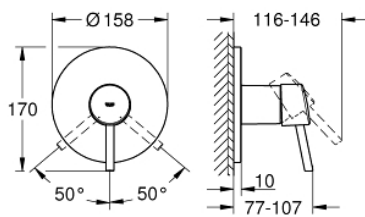

24 053 001 **CONCETTO SINGLE-LEVER SHOWER MIXER**

PRODUCT DESCRIPTION

- Colour: chrome
 - trim set for GROHE Rapido SmartBox (35 600/35 604)
 - GROHE SilkMove 46 mm ceramic cartridge
 - GROHE LongLife finish
 - GROHE FastFixation escutcheon with covered shaft sealing and covered fixing
 - metal escutcheon, retroactively 6° adjustable
 - metal lever
 - without roughing-in set 35 600/35 604 (please order separately)
- outlet B or C = 30 l/min

24 053 001 **CONCETTO SINGLE-LEVER SHOWER MIXER**

SPARE PARTS

- 1: Lever (Spare part-nr. 46723000)
 - 2: Escutcheon (Spare part-nr. 48428000)
 - 3: Mounting plate (Spare part-nr. 48439000)
 - 4: Cap (Spare part-nr. 06874000)
 - 5: Cartridge (Spare part-nr. 46048000)
 - 6: Seal (Spare part-nr. 48360000)
 - 7: Temperature limiter (Spare part-nr. 46375000)*
 - 8: Universal extension set single-lever mixers, 25 mm (Spare part-nr. 14056000)
)*
 - 9: Universal extension set single-lever mixers, 50 mm (Spare part-nr. 14057000)
)*
- * Optional accessories