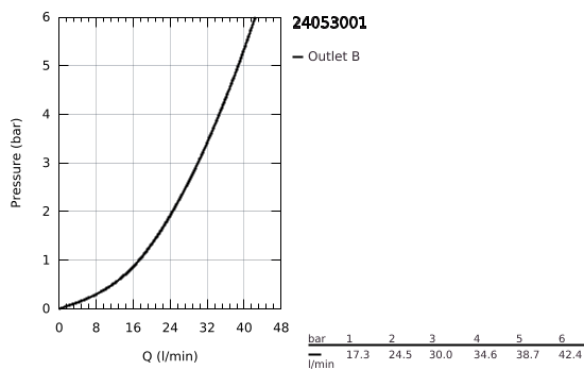

24 053 001 **CONCETTO SINGLE-LEVER SHOWER MIXER**

PRODUCT DESCRIPTION

- Colour: chrome
 - trim set for GROHE Rapido SmartBox (35 600/35 604)
 - GROHE SilkMove 46 mm ceramic cartridge
 - GROHE LongLife finish
 - GROHE FastFixation escutcheon with covered shaft sealing and covered fixing
 - metal escutcheon, retroactively 6° adjustable
 - metal lever
 - without roughing-in set 35 600/35 604 (please order separately)
- outlet B or C = 30 l/min

24 053 001 **CONCETTO SINGLE-LEVER SHOWER MIXER**

SPARE PARTS

- 1: Lever (Spare part-nr. 46723000)
 - 2: Escutcheon (Spare part-nr. 48428000)
 - 3: Mounting plate (Spare part-nr. 48439000)
 - 4: Cap (Spare part-nr. 06874000)
 - 5: Cartridge (Spare part-nr. 46048000)
 - 6: Seal (Spare part-nr. 48360000)
 - 7: Temperature limiter (Spare part-nr. 46375000)*
 - 8: Universal extension set single-lever mixers, 25 mm (Spare part-nr. 14056000)
)*
 - 9: Universal extension set single-lever mixers, 50 mm (Spare part-nr. 14057000)
)*
- * Optional accessories