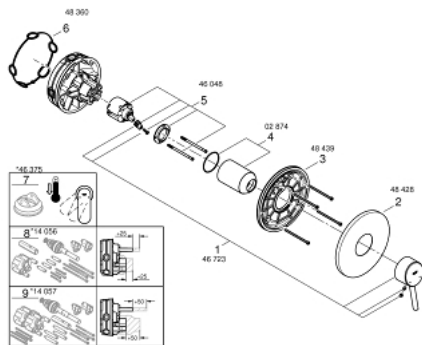

24 053 001 **CONCETTO SINGLE-LEVER SHOWER MIXER**

PRODUCT DESCRIPTION

- Colour: chrome
 - trim set for GROHE Rapido SmartBox (35 600/35 604)
 - GROHE SilkMove 46 mm ceramic cartridge
 - GROHE LongLife finish
 - GROHE FastFixation escutcheon with covered shaft sealing and covered fixing
 - metal escutcheon, retroactively 6° adjustable
 - metal lever
 - without roughing-in set 35 600/35 604 (please order separately)
- outlet B or C = 30 l/min

24 053 001 **CONCETTO SINGLE-LEVER SHOWER MIXER**

SPARE PARTS

- 1: Lever (Spare part-nr. 46723000)
 - 2: Escutcheon (Spare part-nr. 48428000)
 - 3: Mounting plate (Spare part-nr. 48439000)
 - 4: Cap (Spare part-nr. 06874000)
 - 5: Cartridge (Spare part-nr. 46048000)
 - 6: Seal (Spare part-nr. 48360000)
 - 7: Temperature limiter (Spare part-nr. 46375000)*
 - 8: Universal extension set single-lever mixers, 25 mm (Spare part-nr. 14056000)
)*
 - 9: Universal extension set single-lever mixers, 50 mm (Spare part-nr. 14057000)
)*
- * Optional accessories