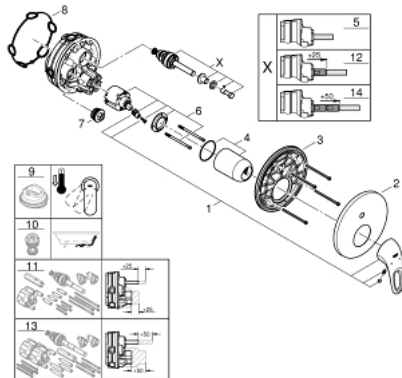

24 049 LS3 EUROSTYLE SINGLE-LEVER MIXER WITH 2-WAY DIVERTER

PRODUCT DESCRIPTION

- Colour: moon white
- trim set for GROHE Rapido SmartBox (35 600/35 604)
- GROHE SilkMove 46 mm ceramic cartridge
- GROHE LongLife finish
- GROHE FastFixation escutcheon with covered shaft sealing and covered fixing
- metal escutcheon, retroactively 6° adjustable
- metal lever
- automatic 2-way diverter
- flow performance: outlet B = 27 l/min, outlet C = 27 l/min
- without roughing-in-set

24 049 LS3 EUROSTYLE SINGLE-LEVER MIXER WITH 2-WAY DIVERTER

SPARE PARTS

- 1: Lever (Spare part-nr. 46940LS0)
 - 2: Escutcheon (Spare part-nr. 48429LS0)
 - 3: Mounting plate (Spare part-nr. 48440000)
 - 4: Cap (Spare part-nr. 02693LS0)
 - 5: Diverter (Spare part-nr. 48442000)
 - 6: Cartridge (Spare part-nr. 46048000)
 - 7: Non-return valve (Spare part-nr. 49085000)
 - 8: Seal (Spare part-nr. 48360000)
 - 9: Temperature limiter (Spare part-nr. 46308000)*
 - 10: Backflow protection combination (Spare part-nr. 14055000)*
 - 11: Universal extension set single-lever mixers, 25 mm (Spare part-nr. 14056000)*
 - 12: Diverter (Spare part-nr. 48444000)*
 - 13: Universal extension set single-lever mixers, 50 mm (Spare part-nr. 14057000)*
 - 14: Diverter (Spare part-nr. 48445000)*
- * Optional accessories