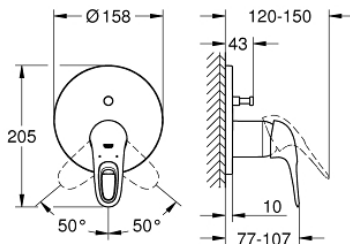

24 049 LS3 EUROSTYLE SINGLE-LEVER MIXER WITH 2-WAY DIVERTER

PRODUCT DESCRIPTION

- Colour: moon white
- trim set for GROHE Rapido SmartBox (35 600/35 604)
- GROHE SilkMove 46 mm ceramic cartridge
- GROHE LongLife finish
- GROHE FastFixation escutcheon with covered shaft sealing and covered fixing
- metal escutcheon, retroactively 6° adjustable
- metal lever
- automatic 2-way diverter
- flow performance: outlet B = 27 l/min, outlet C = 27 l/min
- without roughing-in-set

24 049 LS3 EUROSTYLE SINGLE-LEVER MIXER WITH 2-WAY DIVERTER

SPARE PARTS

- 1: Lever (Spare part-nr. 46940LS0)
 - 2: Escutcheon (Spare part-nr. 48429LS0)
 - 3: Mounting plate (Spare part-nr. 48440000)
 - 4: Cap (Spare part-nr. 02693LS0)
 - 5: Diverter (Spare part-nr. 48442000)
 - 6: Cartridge (Spare part-nr. 46048000)
 - 7: Non-return valve (Spare part-nr. 49085000)
 - 8: Seal (Spare part-nr. 48360000)
 - 9: Temperature limiter (Spare part-nr. 46308000)*
 - 10: Backflow protection combination (Spare part-nr. 14055000)*
 - 11: Universal extension set single-lever mixers, 25 mm (Spare part-nr. 14056000)*
 - 12: Diverter (Spare part-nr. 48444000)*
 - 13: Universal extension set single-lever mixers, 50 mm (Spare part-nr. 14057000)*
 - 14: Diverter (Spare part-nr. 48445000)*
- * Optional accessories