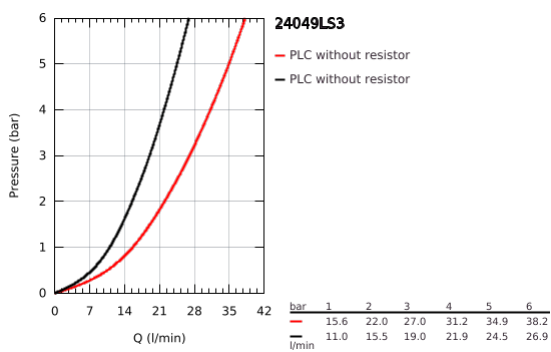

24 049 LS3 EUROSTYLE SINGLE-LEVER MIXER WITH 2-WAY DIVERTER

PRODUCT DESCRIPTION

- Colour: moon white
- trim set for GROHE Rapido SmartBox (35 600/35 604)
- GROHE SilkMove 46 mm ceramic cartridge
- GROHE LongLife finish
- GROHE FastFixation escutcheon with covered shaft sealing and covered fixing
- metal escutcheon, retroactively 6° adjustable
- metal lever
- automatic 2-way diverter
- flow performance: outlet B = 27 l/min, outlet C = 27 l/min
- without roughing-in-set

24 049 LS3 EUROSTYLE SINGLE-LEVER MIXER WITH 2-WAY DIVERTER

SPARE PARTS

- 1: Lever (Spare part-nr. 46940LS0)
 - 2: Escutcheon (Spare part-nr. 48429LS0)
 - 3: Mounting plate (Spare part-nr. 48440000)
 - 4: Cap (Spare part-nr. 02693LS0)
 - 5: Diverter (Spare part-nr. 48442000)
 - 6: Cartridge (Spare part-nr. 46048000)
 - 7: Non-return valve (Spare part-nr. 49085000)
 - 8: Seal (Spare part-nr. 48360000)
 - 9: Temperature limiter (Spare part-nr. 46308000)*
 - 10: Backflow protection combination (Spare part-nr. 14055000)*
 - 11: Universal extension set single-lever mixers, 25 mm (Spare part-nr. 14056000)*
 - 12: Diverter (Spare part-nr. 48444000)*
 - 13: Universal extension set single-lever mixers, 50 mm (Spare part-nr. 14057000)*
 - 14: Diverter (Spare part-nr. 48445000)*
- * Optional accessories