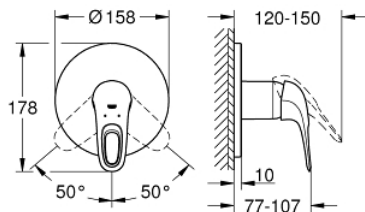

24 048 LS3 EUROSTYLE SINGLE-LEVER SHOWER MIXER

PRODUCT DESCRIPTION

- Colour: moon white
- trim set for GROHE Rapido SmartBox (35 600/35 604)
- GROHE SilkMove 46 mm ceramic cartridge
- GROHE LongLife finish
- GROHE FastFixation escutcheon with covered shaft sealing and covered fixing
- metal escutcheon, retroactively 6° adjustable
- metal lever
- outlet B or C = 30 l/min
- without roughing-in-set

24 048 LS3 EUROSTYLE SINGLE-LEVER SHOWER MIXER

SPARE PARTS

- 1: Lever (Spare part-nr. 46940LS0)
 - 2: Escutcheon (Spare part-nr. 48428LS0)
 - 3: Mounting plate (Spare part-nr. 48439000)
 - 4: Cap (Spare part-nr. 02693LS0)
 - 5: Cartridge (Spare part-nr. 46048000)
 - 6: Seal (Spare part-nr. 48360000)
 - 7: Temperature limiter (Spare part-nr. 46308000)*
 - 8: Universal extension set single-lever mixers, 25 mm (Spare part-nr. 14056000)*
 - 9: Universal extension set single-lever mixers, 50 mm (Spare part-nr. 14057000)*
- * Optional accessories