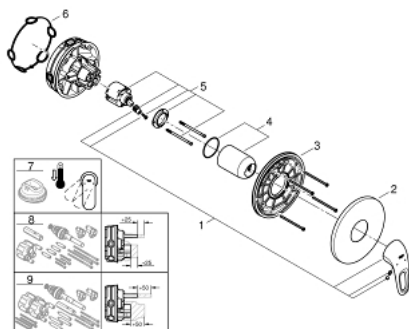

24 048 LS3 EUROSTYLE SINGLE-LEVER SHOWER MIXER

PRODUCT DESCRIPTION

- Colour: moon white
- trim set for GROHE Rapido SmartBox (35 600/35 604)
- GROHE SilkMove 46 mm ceramic cartridge
- GROHE LongLife finish
- GROHE FastFixation escutcheon with covered shaft sealing and covered fixing
- metal escutcheon, retroactively 6° adjustable
- metal lever
- outlet B or C = 30 l/min
- without roughing-in-set

24 048 LS3 EUROSTYLE SINGLE-LEVER SHOWER MIXER

SPARE PARTS

- 1: Lever (Spare part-nr. 46940LS0)
 - 2: Escutcheon (Spare part-nr. 48428LS0)
 - 3: Mounting plate (Spare part-nr. 48439000)
 - 4: Cap (Spare part-nr. 02693LS0)
 - 5: Cartridge (Spare part-nr. 46048000)
 - 6: Seal (Spare part-nr. 48360000)
 - 7: Temperature limiter (Spare part-nr. 46308000)*
 - 8: Universal extension set single-lever mixers, 25 mm (Spare part-nr. 14056000)*
 - 9: Universal extension set single-lever mixers, 50 mm (Spare part-nr. 14057000)*
- * Optional accessories