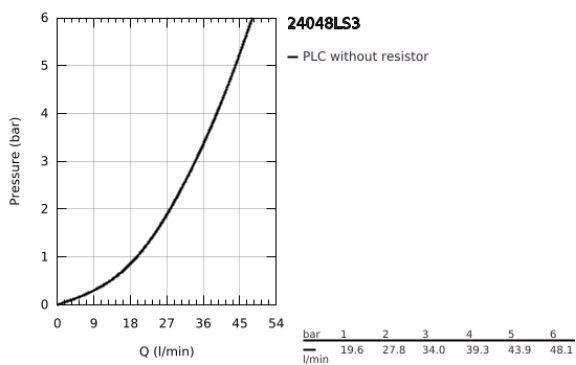

24 048 LS3 EUROSTYLE SINGLE-LEVER SHOWER MIXER

PRODUCT DESCRIPTION

- Colour: moon white
- trim set for GROHE Rapido SmartBox (35 600/35 604)
- GROHE SilkMove 46 mm ceramic cartridge
- GROHE LongLife finish
- GROHE FastFixation escutcheon with covered shaft sealing and covered fixing
- metal escutcheon, retroactively 6° adjustable
- metal lever
- outlet B or C = 30 l/min
- without roughing-in-set

24 048 LS3 EUROSTYLE SINGLE-LEVER SHOWER MIXER

SPARE PARTS

- 1: Lever (Spare part-nr. 46940LS0)
 - 2: Escutcheon (Spare part-nr. 48428LS0)
 - 3: Mounting plate (Spare part-nr. 48439000)
 - 4: Cap (Spare part-nr. 02693LS0)
 - 5: Cartridge (Spare part-nr. 46048000)
 - 6: Seal (Spare part-nr. 48360000)
 - 7: Temperature limiter (Spare part-nr. 46308000)*
 - 8: Universal extension set single-lever mixers, 25 mm (Spare part-nr. 14056000)*
 - 9: Universal extension set single-lever mixers, 50 mm (Spare part-nr. 14057000)*
- * Optional accessories