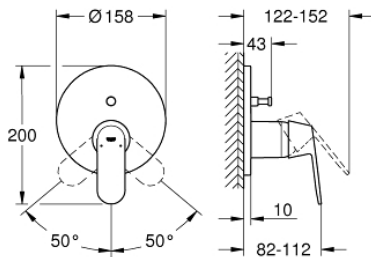

24 045 000 EUROCOSMO SINGLE-LEVER MIXER WITH 2-WAY DIVERTER

PRODUCT DESCRIPTION

- Colour: chrome
- trim set for GROHE Rapido SmartBox (35 600/35 604)
- GROHE SilkMove 46 mm ceramic cartridge
- GROHE LongLife finish
- GROHE FastFixation escutcheon with covered shaft sealing and covered fixing
- metal escutcheon, retroactively 6° adjustable
- metal lever
- automatic 2-way diverter
- without roughing-in set 35 600/35 604 (please order separately)
- flow performance: outlet B = 27 l/min, outlet C = 27 l/min

24 045 000 EUROCOSMO SINGLE-LEVER MIXER WITH 2-WAY DIVERTER

SPARE PARTS

- 1: Lever (Spare part-nr. 46682000)
 - 2: Escutcheon (Spare part-nr. 48429000)
 - 3: Mounting plate (Spare part-nr. 48440000)
 - 4: Cap (Spare part-nr. 02693000)
 - 5: Diverter (Spare part-nr. 48442000)
 - 6: Cartridge (Spare part-nr. 46048000)
 - 7: Non-return valve (Spare part-nr. 49085000)
 - 8: Seal (Spare part-nr. 48360000)
 - 9: Temperature limiter (Spare part-nr. 46308000)*
 - 10: Backflow protection combination (Spare part-nr. 14055000)*
 - 11: Universal extension set single-lever mixers, 25 mm (Spare part-nr. 14056000)*
 - 12: Diverter (Spare part-nr. 48444000)*
 - 13: Universal extension set single-lever mixers, 50 mm (Spare part-nr. 14057000)*
 - 14: Diverter (Spare part-nr. 48445000)*
- * Optional accessories