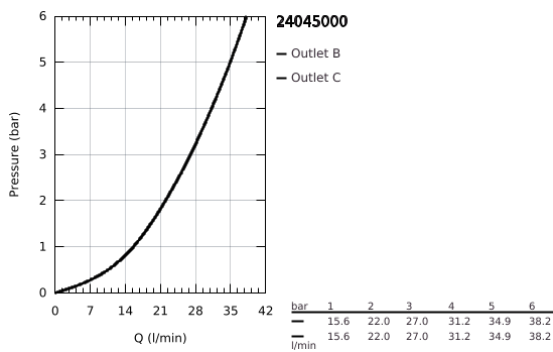

24 045 000 EUROCOSMO SINGLE-LEVER MIXER WITH 2-WAY DIVERTER

PRODUCT DESCRIPTION

- Colour: chrome
- trim set for GROHE Rapido SmartBox (35 600/35 604)
- GROHE SilkMove 46 mm ceramic cartridge
- GROHE LongLife finish
- GROHE FastFixation escutcheon with covered shaft sealing and covered fixing
- metal escutcheon, retroactively 6° adjustable
- metal lever
- automatic 2-way diverter
- without roughing-in set 35 600/35 604 (please order separately)
- flow performance: outlet B = 27 l/min, outlet C = 27 l/min