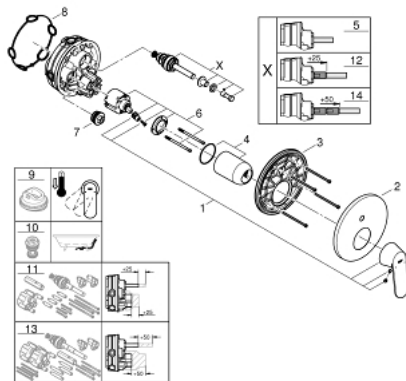

24 045 000 EUROCOSMO SINGLE-LEVER MIXER WITH 2-WAY DIVERTER

PRODUCT DESCRIPTION

- Colour: chrome
- trim set for GROHE Rapido SmartBox (35 600/35 604)
- GROHE SilkMove 46 mm ceramic cartridge
- GROHE LongLife finish
- GROHE FastFixation escutcheon with covered shaft sealing and covered fixing
- metal escutcheon, retroactively 6° adjustable
- metal lever
- automatic 2-way diverter
- without roughing-in set 35 600/35 604 (please order separately)
- flow performance: outlet B = 27 l/min, outlet C = 27 l/min

24 045 000 EUROCOSMO SINGLE-LEVER MIXER WITH 2-WAY DIVERTER

SPARE PARTS

- 1: Lever (Spare part-nr. 46682000)
 - 2: Escutcheon (Spare part-nr. 48429000)
 - 3: Mounting plate (Spare part-nr. 48440000)
 - 4: Cap (Spare part-nr. 02693000)
 - 5: Diverter (Spare part-nr. 48442000)
 - 6: Cartridge (Spare part-nr. 46048000)
 - 7: Non-return valve (Spare part-nr. 49085000)
 - 8: Seal (Spare part-nr. 48360000)
 - 9: Temperature limiter (Spare part-nr. 46308000)*
 - 10: Backflow protection combination (Spare part-nr. 14055000)*
 - 11: Universal extension set single-lever mixers, 25 mm (Spare part-nr. 14056000)*
 - 12: Diverter (Spare part-nr. 48444000)*
 - 13: Universal extension set single-lever mixers, 50 mm (Spare part-nr. 14057000)*
 - 14: Diverter (Spare part-nr. 48445000)*
- * Optional accessories