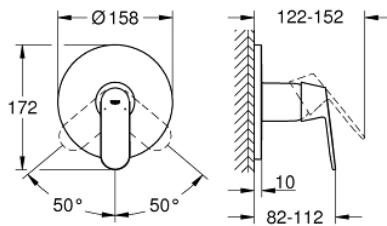

24 044 000 EUROCOSMO SINGLE-LEVER SHOWER MIXER

PRODUCT DESCRIPTION

- Colour: chrome
- trim set for GROHE Rapido SmartBox (35 600/35 604)
- GROHE SilkMove 46 mm ceramic cartridge
- GROHE LongLife finish
- GROHE FastFixation escutcheon with covered shaft sealing and covered fixing
- metal escutcheon, retroactively 6° adjustable
- metal lever
- without roughing-in set 35 600/35 604 (please order separately)

- outlet B or C = 30 l/min

24 044 000 EUROCOSMO SINGLE-LEVER SHOWER MIXER

SPARE PARTS

- 1: Lever (Spare part-nr. 46682000)
 - 2: Escutcheon (Spare part-nr. 48428000)
 - 3: Mounting plate (Spare part-nr. 48439000)
 - 4: Cap (Spare part-nr. 02693000)
 - 5: Cartridge (Spare part-nr. 46048000)
 - 6: Seal (Spare part-nr. 48360000)
 - 7: Temperature limiter (Spare part-nr. 46308000)*
 - 8: Universal extension set single-lever mixers, 25 mm (Spare part-nr. 14056000)*
 - 9: Universal extension set single-lever mixers, 50 mm (Spare part-nr. 14057000)*
- * Optional accessories