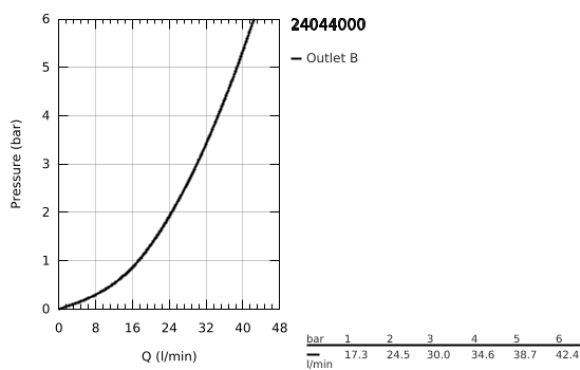

24 044 000 EUROCOSMO SINGLE-LEVER SHOWER MIXER

PRODUCT DESCRIPTION

- Colour: chrome
- trim set for GROHE Rapido SmartBox (35 600/35 604)
- GROHE SilkMove 46 mm ceramic cartridge
- GROHE LongLife finish
- GROHE FastFixation escutcheon with covered shaft sealing and covered fixing
- metal escutcheon, retroactively 6° adjustable
- metal lever
- without roughing-in set 35 600/35 604 (please order separately)

- outlet B or C = 30 l/min

24 044 000 EUROCOSMO SINGLE-LEVER SHOWER MIXER

SPARE PARTS

- 1: Lever (Spare part-nr. 46682000)
 - 2: Escutcheon (Spare part-nr. 48428000)
 - 3: Mounting plate (Spare part-nr. 48439000)
 - 4: Cap (Spare part-nr. 02693000)
 - 5: Cartridge (Spare part-nr. 46048000)
 - 6: Seal (Spare part-nr. 48360000)
 - 7: Temperature limiter (Spare part-nr. 46308000)*
 - 8: Universal extension set single-lever mixers, 25 mm (Spare part-nr. 14056000)*
 - 9: Universal extension set single-lever mixers, 50 mm (Spare part-nr. 14057000)*
- * Optional accessories