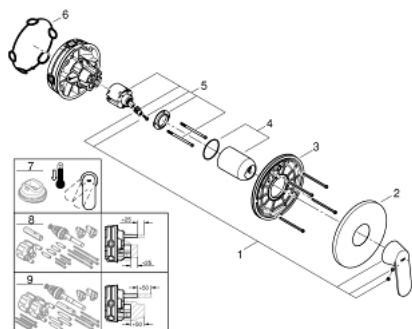

24 044 000 EUROCOSMO SINGLE-LEVER SHOWER MIXER

PRODUCT DESCRIPTION

- Colour: chrome
- trim set for GROHE Rapido SmartBox (35 600/35 604)
- GROHE SilkMove 46 mm ceramic cartridge
- GROHE LongLife finish
- GROHE FastFixation escutcheon with covered shaft sealing and covered fixing
- metal escutcheon, retroactively 6° adjustable
- metal lever
- without roughing-in set 35 600/35 604 (please order separately)

- outlet B or C = 30 l/min

24 044 000 EUROCOSMO SINGLE-LEVER SHOWER MIXER

SPARE PARTS

- 1: Lever (Spare part-nr. 46682000)
 - 2: Escutcheon (Spare part-nr. 48428000)
 - 3: Mounting plate (Spare part-nr. 48439000)
 - 4: Cap (Spare part-nr. 02693000)
 - 5: Cartridge (Spare part-nr. 46048000)
 - 6: Seal (Spare part-nr. 48360000)
 - 7: Temperature limiter (Spare part-nr. 46308000)*
 - 8: Universal extension set single-lever mixers, 25 mm (Spare part-nr. 14056000)*
 - 9: Universal extension set single-lever mixers, 50 mm (Spare part-nr. 14057000)*
- * Optional accessories