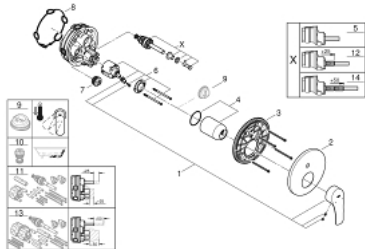

## 24 043 003 EUROSMART SINGLE-LEVER MIXER WITH 2-WAY DIVERTER

### PRODUCT DESCRIPTION

- Colour: chrome
- metal lever
- trim set for GROHE Rapido SmartBox (35 600/35 604)
- GROHE SilkMove 46 mm ceramic cartridge
- GROHE LongLife finish
- GROHE FastFixation escutcheon with covered shaft sealing and covered fixing
- metal escutcheon, retroactively 6° adjustable
- automatic 2-way diverter
- without roughing-in set 35 600/35 604 (please order separately)
- flow performance: outlet B = 27 l/min, outlet C = 27 l/min
- professional edition

### SPARE PARTS

- 1: Lever (Spare part-nr. 48549000)
  - 2: Escutcheon (Spare part-nr. 48429000)
  - 3: Mounting plate (Spare part-nr. 48440000)
  - 4: Cap (Spare part-nr. 06874000)
  - 5: Diverter (Spare part-nr. 48442000)
  - 6: Cartridge (Spare part-nr. 46048000)
  - 7: Non-return valve (Spare part-nr. 49085000)
  - 8: Seal (Spare part-nr. 48360000)
  - 9: Temperature limiter (Spare part-nr. 46308000)\*
  - 10: Backflow protection combination (Spare part-nr. 14055000)\*
  - 11: Universal extension set single-lever mixers, 25 mm (Spare part-nr. 14056000)\*
  - 12: Diverter (Spare part-nr. 48444000)\*
  - 13: Universal extension set single-lever mixers, 50 mm (Spare part-nr. 14057000)\*
  - 14: Diverter (Spare part-nr. 48445000)\*
- \* Optional accessories