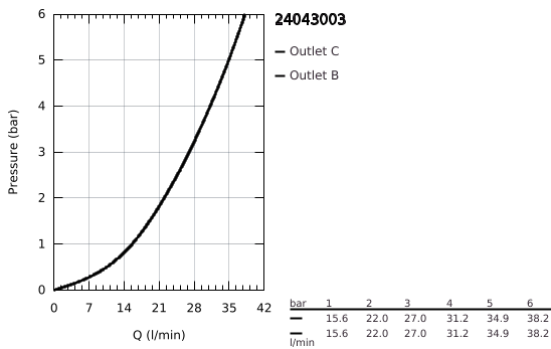

## 24 043 003 EUROSMART SINGLE-LEVER MIXER WITH 2-WAY DIVERTER

### PRODUCT DESCRIPTION

- Colour: chrome
- metal lever
- trim set for GROHE Rapido SmartBox (35 600/35 604)
- GROHE SilkMove 46 mm ceramic cartridge
- GROHE LongLife finish
- GROHE FastFixation escutcheon with covered shaft sealing and covered fixing
- metal escutcheon, retroactively 6° adjustable
- automatic 2-way diverter
- without roughing-in set 35 600/35 604 (please order separately)
- flow performance: outlet B = 27 l/min, outlet C = 27 l/min
- professional edition