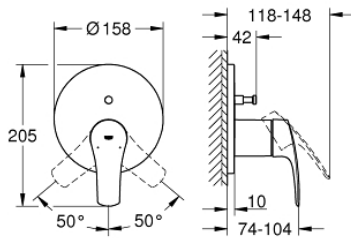

## 24 043 003 EUROSMART SINGLE-LEVER MIXER WITH 2-WAY DIVERTER

### PRODUCT DESCRIPTION

- Colour: chrome
- metal lever
- trim set for GROHE Rapido SmartBox (35 600/35 604)
- GROHE SilkMove 46 mm ceramic cartridge
- GROHE LongLife finish
- GROHE FastFixation escutcheon with covered shaft sealing and covered fixing
- metal escutcheon, retroactively 6° adjustable
- automatic 2-way diverter
- without roughing-in set 35 600/35 604 (please order separately)
- flow performance: outlet B = 27 l/min, outlet C = 27 l/min
- professional edition

### SPARE PARTS

- 1: Lever (Spare part-nr. 48549000)
  - 2: Escutcheon (Spare part-nr. 48429000)
  - 3: Mounting plate (Spare part-nr. 48440000)
  - 4: Cap (Spare part-nr. 06874000)
  - 5: Diverter (Spare part-nr. 48442000)
  - 6: Cartridge (Spare part-nr. 46048000)
  - 7: Non-return valve (Spare part-nr. 49085000)
  - 8: Seal (Spare part-nr. 48360000)
  - 9: Temperature limiter (Spare part-nr. 46308000)\*
  - 10: Backflow protection combination (Spare part-nr. 14055000)\*
  - 11: Universal extension set single-lever mixers, 25 mm (Spare part-nr. 14056000)\*
  - 12: Diverter (Spare part-nr. 48444000)\*
  - 13: Universal extension set single-lever mixers, 50 mm (Spare part-nr. 14057000)\*
  - 14: Diverter (Spare part-nr. 48445000)\*
- \* Optional accessories