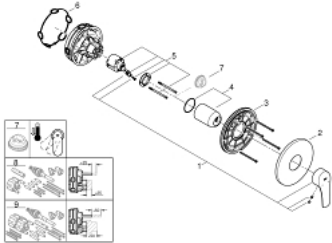

24 042 003 EUROSMART SINGLE-LEVER SHOWER MIXER

PRODUCT DESCRIPTION

- Colour: chrome
- trim set for GROHE Rapido SmartBox (35 600/35 604)
- GROHE SilkMove 46 mm ceramic cartridge
- GROHE LongLife finish
- GROHE FastFixation escutcheon with covered shaft sealing and covered fixing
- metal escutcheon, retroactively 6° adjustable
- metal lever
- without roughing-in set 35 600/35 604 (please order separately)
- outlet B or C = 30 l/min
- professional edition

24 042 003 EUROSMART SINGLE-LEVER SHOWER MIXER

SPARE PARTS

- 1: Lever (Spare part-nr. 48549000)
- 2: Escutcheon (Spare part-nr. 48428000)
- 3: Mounting plate (Spare part-nr. 48439000)
- 4: Cap (Spare part-nr. 06874000)
- 5: Cartridge (Spare part-nr. 46048000)
- 6: Seal (Spare part-nr. 48360000)
- 7: Temperature limiter (Spare part-nr. 46308000)*
- 8: Universal extension set single-lever mixers, 25 mm (Spare part-nr. 14056000)
)*
- 9: Universal extension set single-lever mixers, 50 mm (Spare part-nr. 14057000)
)*