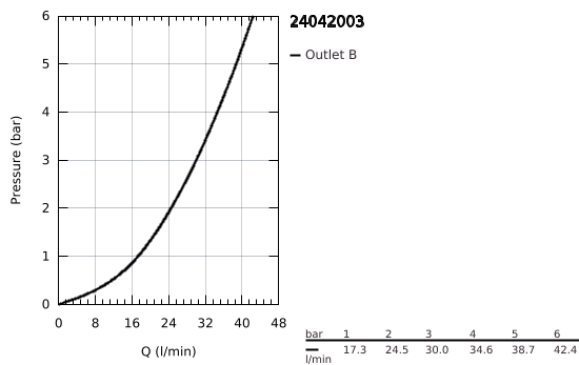

24 042 003 EUROSMART SINGLE-LEVER SHOWER MIXER

PRODUCT DESCRIPTION

- Colour: chrome
- trim set for GROHE Rapido SmartBox (35 600/35 604)
- GROHE SilkMove 46 mm ceramic cartridge
- GROHE LongLife finish
- GROHE FastFixation escutcheon with covered shaft sealing and covered fixing
- metal escutcheon, retroactively 6° adjustable
- metal lever
- without roughing-in set 35 600/35 604 (please order separately)
- outlet B or C = 30 l/min
- professional edition

24 042 003 EUROSMART SINGLE-LEVER SHOWER MIXER

SPARE PARTS

- 1: Lever (Spare part-nr. 48549000)
- 2: Escutcheon (Spare part-nr. 48428000)
- 3: Mounting plate (Spare part-nr. 48439000)
- 4: Cap (Spare part-nr. 06874000)
- 5: Cartridge (Spare part-nr. 46048000)
- 6: Seal (Spare part-nr. 48360000)
- 7: Temperature limiter (Spare part-nr. 46308000)*
- 8: Universal extension set single-lever mixers, 25 mm (Spare part-nr. 14056000)
)*
- 9: Universal extension set single-lever mixers, 50 mm (Spare part-nr. 14057000)
)*