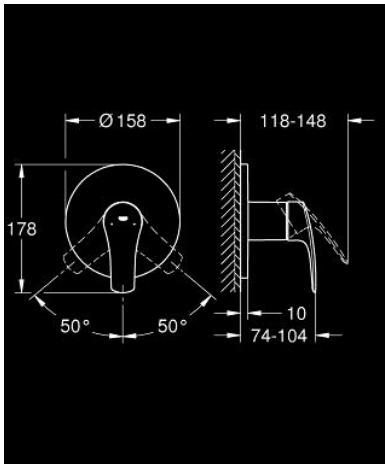

24 042 003 EUROSMART SINGLE-LEVER SHOWER MIXER

PRODUCT DESCRIPTION

- Colour: chrome
- trim set for GROHE Rapido SmartBox (35 600/35 604)
- GROHE SilkMove 46 mm ceramic cartridge
- GROHE LongLife finish
- GROHE FastFixation escutcheon with covered shaft sealing and covered fixing
- metal escutcheon, retroactively 6° adjustable
- metal lever
- without roughing-in set 35 600/35 604 (please order separately)
- outlet B or C = 30 l/min
- professional edition

24 042 003 EUROSMART SINGLE-LEVER SHOWER MIXER

SPARE PARTS

- 1: Lever (Spare part-nr. 48549000)
- 2: Escutcheon (Spare part-nr. 48428000)
- 3: Mounting plate (Spare part-nr. 48439000)
- 4: Cap (Spare part-nr. 06874000)
- 5: Cartridge (Spare part-nr. 46048000)
- 6: Seal (Spare part-nr. 48360000)
- 7: Temperature limiter (Spare part-nr. 46308000)*
- 8: Universal extension set single-lever mixers, 25 mm (Spare part-nr. 14056000)
)*
- 9: Universal extension set single-lever mixers, 50 mm (Spare part-nr. 14057000)
)*