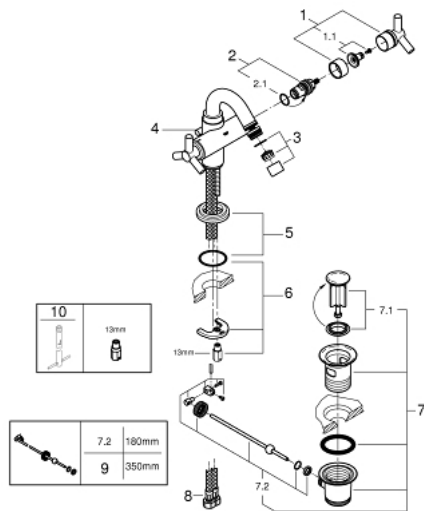

24 027 000 **ATRIO SINGLE-HOLE BIDET MIXER 1/2"**
M-SIZE

PRODUCT DESCRIPTION

- Colour: chrome
- ceramic headparts 1/2", 90°
- GROHE LongLife finish
- rapid installation system
- ball-joint mousseur
- bow spout
- pop-up waste set 1 1/4"
- flexible connection hoses
- with Ypsilon handle

24 027 000 **ATRIO SINGLE-HOLE BIDET MIXER 1/2"**
M-SIZE

SPARE PARTS

- 1: Handle Atrio Ypsilon (Spare part-nr. 45603000)
 - 1.1: Replacement handle connection kit (Spare part-nr. 45605000)
 - 2: Ceramic headpart, 1/2" (Spare part-nr. 45882000)
 - 2.1: O-ring Ø18,2 x Ø1,7 (Spare part-nr. 0392400M)
 - 3: Mousseur (Spare part-nr. 06574000)
 - 4: Pop-up rod (Spare part-nr. 06575000)
 - 5: Escutcheon (Spare part-nr. 45629000)
 - 6: Shank mounting kit (Spare part-nr. 46249000)
 - 7: Waste set 1 1/4" (Spare part-nr. 28910000)
 - 7.1: Plug (Spare part-nr. 07182000)
 - 7.2: Eccentric rod (Spare part-nr. 07052000)
 - 8: Connection hose (Spare part-nr. 46255000)
 - 9: Eccentric rod (Spare part-nr. 07341000)*
 - 10: Mounting wrench (Spare part-nr. 19017000)*
- * Optional accessories