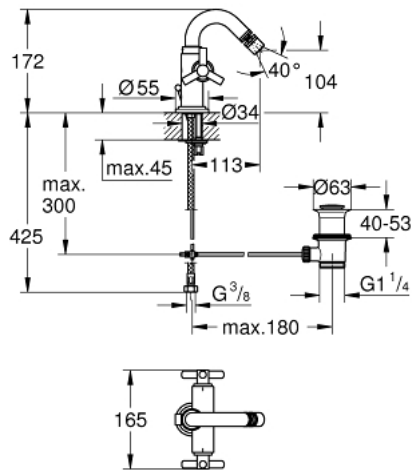

24 027 000 **ATRIO SINGLE-HOLE BIDET MIXER 1/2"**
M-SIZE

PRODUCT DESCRIPTION

- Colour: chrome
- ceramic headparts 1/2", 90°
- GROHE LongLife finish
- rapid installation system
- ball-joint mousseur
- bow spout
- pop-up waste set 1 1/4"
- flexible connection hoses
- with Ypsilon handle

24 027 000 **ATRIO SINGLE-HOLE BIDET MIXER 1/2"**
M-SIZE

SPARE PARTS

- 1: Handle Atrio Ypsilon (Spare part-nr. 45603000)
 - 1.1: Replacement handle connection kit (Spare part-nr. 45605000)
 - 2: Ceramic headpart, 1/2" (Spare part-nr. 45882000)
 - 2.1: O-ring Ø18,2 x Ø1,7 (Spare part-nr. 0392400M)
 - 3: Mousseur (Spare part-nr. 06574000)
 - 4: Pop-up rod (Spare part-nr. 06575000)
 - 5: Escutcheon (Spare part-nr. 45629000)
 - 6: Shank mounting kit (Spare part-nr. 46249000)
 - 7: Waste set 1 1/4" (Spare part-nr. 28910000)
 - 7.1: Plug (Spare part-nr. 07182000)
 - 7.2: Eccentric rod (Spare part-nr. 07052000)
 - 8: Connection hose (Spare part-nr. 46255000)
 - 9: Eccentric rod (Spare part-nr. 07341000)*
 - 10: Mounting wrench (Spare part-nr. 19017000)*
- * Optional accessories