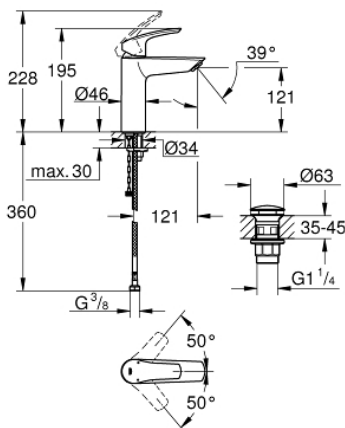

23 989 003 **EUROSMART SINGLE-LEVER BASIN MIXER 1/2"**
M-SIZE

PRODUCT DESCRIPTION

- Colour: chrome
- thermostatic scalding protection
- maximum temperature adjustable
- thermal disinfection not possible
- single hole installation
- metal lever
- lever length 89 mm
- GROHE SilkMove 28 mm ceramic cartridge
- adjustable flow rate limiter
- Protected Water Ways no contact of water with lead or nickel inside the tap
- built-in non-return valves
- dirt strainers
- GROHE EcoJoy - less water, perfect flow
- maximum flow rate (at 3 bar): 4 l/min
- GROHE FastFixation installation system
- smooth body with push-open waste set 1 1/4"
- flexible connection hoses
- max. pressure differential 5:1
- professional edition

23 989 003 **EUROSMART SINGLE-LEVER BASIN MIXER 1/2"**
M-SIZE

SPARE PARTS

- 1: Lever (Spare part-nr. 48548000)
- 2: Cap (Spare part-nr. 46116000)
- 3: Cartridge (Spare part-nr. 48518000)
- 4: Mousseur (Spare part-nr. 48159000)
- 5: Shank mounting kit (Spare part-nr. 46645000)
- 6: Waste set with push-open plug (Spare part-nr. 65807000)
- 7: Mounting wrench (Spare part-nr. 19017000)*