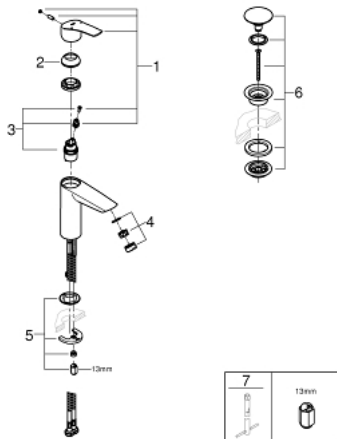

23 989 003 **EUROSMART SINGLE-LEVER BASIN MIXER 1/2"**
M-SIZE

PRODUCT DESCRIPTION

- Colour: chrome
- thermostatic scalding protection
- maximum temperature adjustable
- thermal disinfection not possible
- single hole installation
- metal lever
- lever length 89 mm
- GROHE SilkMove 28 mm ceramic cartridge
- adjustable flow rate limiter
- Protected Water Ways no contact of water with lead or nickel inside the tap
- built-in non-return valves
- dirt strainers
- GROHE EcoJoy - less water, perfect flow
- maximum flow rate (at 3 bar): 4 l/min
- GROHE FastFixation installation system
- smooth body with push-open waste set 1 1/4"
- flexible connection hoses
- max. pressure differential 5:1
- professional edition

23 989 003 **EUROSMART SINGLE-LEVER BASIN MIXER 1/2"**
M-SIZE

SPARE PARTS

- 1: Lever (Spare part-nr. 48548000)
- 2: Cap (Spare part-nr. 46116000)
- 3: Cartridge (Spare part-nr. 48518000)
- 4: Mousseur (Spare part-nr. 48159000)
- 5: Shank mounting kit (Spare part-nr. 46645000)
- 6: Waste set with push-open plug (Spare part-nr. 65807000)
- 7: Mounting wrench (Spare part-nr. 19017000)*