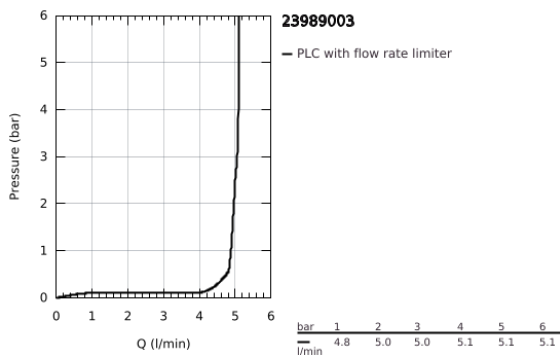

23 989 003 **EUROSMART SINGLE-LEVER BASIN MIXER 1/2"**
M-SIZE

PRODUCT DESCRIPTION

- Colour: chrome
- thermostatic scalding protection
- maximum temperature adjustable
- thermal disinfection not possible
- single hole installation
- metal lever
- lever length 89 mm
- GROHE SilkMove 28 mm ceramic cartridge
- adjustable flow rate limiter
- Protected Water Ways no contact of water with lead or nickel inside the tap
- built-in non-return valves
- dirt strainers
- GROHE EcoJoy - less water, perfect flow
- maximum flow rate (at 3 bar): 4 l/min
- GROHE FastFixation installation system
- smooth body with push-open waste set 1 1/4"
- flexible connection hoses
- max. pressure differential 5:1
- professional edition

23 989 003 **EUROSMART SINGLE-LEVER BASIN MIXER 1/2"**
M-SIZE

SPARE PARTS

- 1: Lever (Spare part-nr. 48548000)
- 2: Cap (Spare part-nr. 46116000)
- 3: Cartridge (Spare part-nr. 48518000)
- 4: Mousseur (Spare part-nr. 48159000)
- 5: Shank mounting kit (Spare part-nr. 46645000)
- 6: Waste set with push-open plug (Spare part-nr. 65807000)
- 7: Mounting wrench (Spare part-nr. 19017000)*