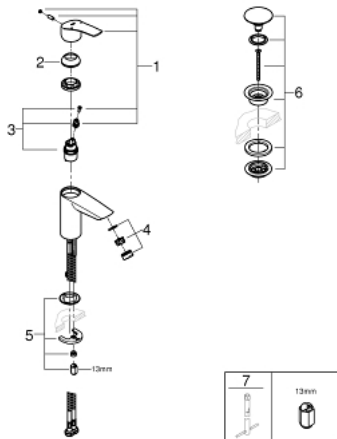

23 988 003 **EUROSMART SINGLE-LEVER BASIN MIXER 1/2"**
S-SIZE

PRODUCT DESCRIPTION

- Colour: chrome
- thermostatic scalding protection
- maximum temperature adjustable
- thermal disinfection not possible
- single hole installation
- metal lever
- lever length 89 mm
- GROHE SilkMove 28 mm ceramic cartridge
- adjustable flow rate limiter
- GROHE LongLife finish
- Protected Water Ways no contact of water with lead or nickel inside the tap
- built-in non-return valves
- dirt strainers
- GROHE EcoJoy - less water, perfect flow
- maximum flow rate (at 3 bar): 4 l/min
- GROHE FastFixation installation system
- smooth body with push-open waste set 1 1/4"
- flexible connection hoses
- max. pressure differential 5:1
- professional edition

23 988 003 **EUROSMART SINGLE-LEVER BASIN MIXER 1/2"**
S-SIZE

SPARE PARTS

- 1: Lever (Spare part-nr. 48548000)
- 2: Cap (Spare part-nr. 46116000)
- 3: Cartridge (Spare part-nr. 48518000)
- 4: Mousseur (Spare part-nr. 48159000)
- 5: Shank mounting kit (Spare part-nr. 46645000)
- 6: Waste set with push-open plug (Spare part-nr. 65807000)
- 7: Mounting wrench (Spare part-nr. 19017000)*