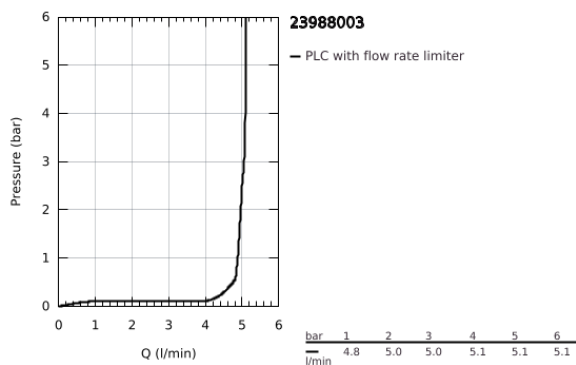

23 988 003 **EUROSMART SINGLE-LEVER BASIN MIXER 1/2"**
S-SIZE

PRODUCT DESCRIPTION

- Colour: chrome
- thermostatic scalding protection
- maximum temperature adjustable
- thermal disinfection not possible
- single hole installation
- metal lever
- lever length 89 mm
- GROHE SilkMove 28 mm ceramic cartridge
- adjustable flow rate limiter
- GROHE LongLife finish
- Protected Water Ways no contact of water with lead or nickel inside the tap
- built-in non-return valves
- dirt strainers
- GROHE EcoJoy - less water, perfect flow
- maximum flow rate (at 3 bar): 4 l/min
- GROHE FastFixation installation system
- smooth body with push-open waste set 1 1/4"
- flexible connection hoses
- max. pressure differential 5:1
- professional edition

23 988 003 **EUROSMART SINGLE-LEVER BASIN MIXER 1/2"**
S-SIZE

SPARE PARTS

- 1: Lever (Spare part-nr. 48548000)
- 2: Cap (Spare part-nr. 46116000)
- 3: Cartridge (Spare part-nr. 48518000)
- 4: Mousseur (Spare part-nr. 48159000)
- 5: Shank mounting kit (Spare part-nr. 46645000)
- 6: Waste set with push-open plug (Spare part-nr. 65807000)
- 7: Mounting wrench (Spare part-nr. 19017000)*