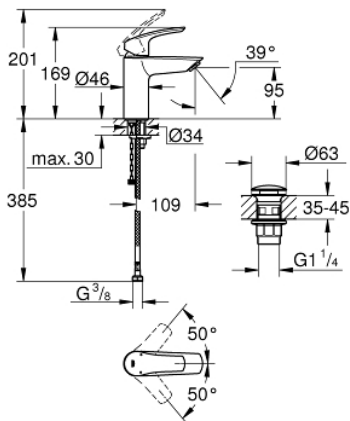

23 988 003 **EUROSMART SINGLE-LEVER BASIN MIXER 1/2"**
S-SIZE

PRODUCT DESCRIPTION

- Colour: chrome
- thermostatic scalding protection
- maximum temperature adjustable
- thermal disinfection not possible
- single hole installation
- metal lever
- lever length 89 mm
- GROHE SilkMove 28 mm ceramic cartridge
- adjustable flow rate limiter
- GROHE LongLife finish
- Protected Water Ways no contact of water with lead or nickel inside the tap
- built-in non-return valves
- dirt strainers
- GROHE EcoJoy - less water, perfect flow
- maximum flow rate (at 3 bar): 4 l/min
- GROHE FastFixation installation system
- smooth body with push-open waste set 1 1/4"
- flexible connection hoses
- max. pressure differential 5:1
- professional edition

23 988 003 **EUROSMART SINGLE-LEVER BASIN MIXER 1/2"**
S-SIZE

SPARE PARTS

- 1: Lever (Spare part-nr. 48548000)
- 2: Cap (Spare part-nr. 46116000)
- 3: Cartridge (Spare part-nr. 48518000)
- 4: Mousseur (Spare part-nr. 48159000)
- 5: Shank mounting kit (Spare part-nr. 46645000)
- 6: Waste set with push-open plug (Spare part-nr. 65807000)
- 7: Mounting wrench (Spare part-nr. 19017000)*