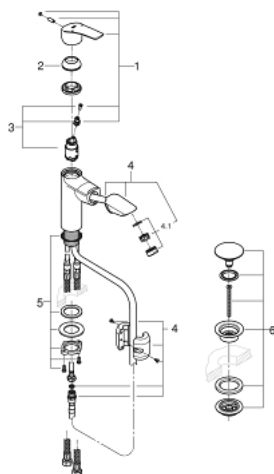

23 976 003 **EUROSMART SINGLE-LEVER BASIN MIXER 1/2"**
M-SIZE

PRODUCT DESCRIPTION

- Colour: chrome
- pull out spout
- single hole installation
- metal lever
- GROHE SilkMove 28 mm ceramic cartridge
- adjustable flow rate limiter
- with temperature limiter
- GROHE EcoJoy - less water, perfect flow
- maximum flow rate (at 3 bar): 5 l/min
- rapid installation system
- MagneticDocking guarantees easy retraction and smooth docking of the spray head back to the starting position
- smooth body with push-open waste set 1 1/4"
- flexible connection hoses
- professional edition

23 976 003 **EUROSMART SINGLE-LEVER BASIN MIXER 1/2"**
M-SIZE

SPARE PARTS

- 1: Lever (Spare part-nr. 48548000)
- 2: Cap (Spare part-nr. 46116000)
- 3: Cartridge (Spare part-nr. 46963000)
- 4: Pull-Out spray (Spare part-nr. 48573000)
- 4.1: Mousseur (Spare part-nr. 48159000)
- 5: Shank fastening assembly (Spare part-nr. 48384000)
- 6: Waste set with push-open plug (Spare part-nr. 65807000)