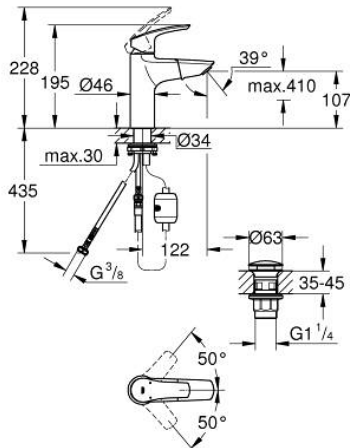

23 976 003 **EUROSMART SINGLE-LEVER BASIN MIXER 1/2"**
M-SIZE

PRODUCT DESCRIPTION

- Colour: chrome
- pull out spout
- single hole installation
- metal lever
- GROHE SilkMove 28 mm ceramic cartridge
- adjustable flow rate limiter
- with temperature limiter
- GROHE EcoJoy - less water, perfect flow
- maximum flow rate (at 3 bar): 5 l/min
- rapid installation system
- MagneticDocking guarantees easy retraction and smooth docking of the spray head back to the starting position
- smooth body with push-open waste set 1 1/4"
- flexible connection hoses
- professional edition

23 976 003 **EUROSMART SINGLE-LEVER BASIN MIXER 1/2"**
M-SIZE

SPARE PARTS

- 1: Lever (Spare part-nr. 48548000)
- 2: Cap (Spare part-nr. 46116000)
- 3: Cartridge (Spare part-nr. 46963000)
- 4: Pull-Out spray (Spare part-nr. 48573000)
- 4.1: Mousseur (Spare part-nr. 48159000)
- 5: Shank fastening assembly (Spare part-nr. 48384000)
- 6: Waste set with push-open plug (Spare part-nr. 65807000)