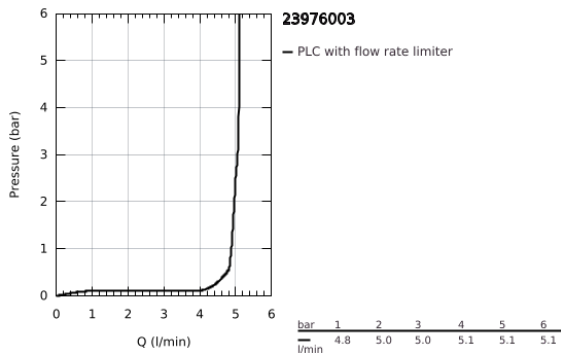

23 976 003 **EUROSMART SINGLE-LEVER BASIN MIXER 1/2"**
M-SIZE

PRODUCT DESCRIPTION

- Colour: chrome
- pull out spout
- single hole installation
- metal lever
- GROHE SilkMove 28 mm ceramic cartridge
- adjustable flow rate limiter
- with temperature limiter
- GROHE EcoJoy - less water, perfect flow
- maximum flow rate (at 3 bar): 5 l/min
- rapid installation system
- MagneticDocking guarantees easy retraction and smooth docking of the spray head back to the starting position
- smooth body with push-open waste set 1 1/4"
- flexible connection hoses
- professional edition

23 976 003 **EUROSMART SINGLE-LEVER BASIN MIXER 1/2"**
M-SIZE

SPARE PARTS

- 1: Lever (Spare part-nr. 48548000)
- 2: Cap (Spare part-nr. 46116000)
- 3: Cartridge (Spare part-nr. 46963000)
- 4: Pull-Out spray (Spare part-nr. 48573000)
- 4.1: Mousseur (Spare part-nr. 48159000)
- 5: Shank fastening assembly (Spare part-nr. 48384000)
- 6: Waste set with push-open plug (Spare part-nr. 65807000)