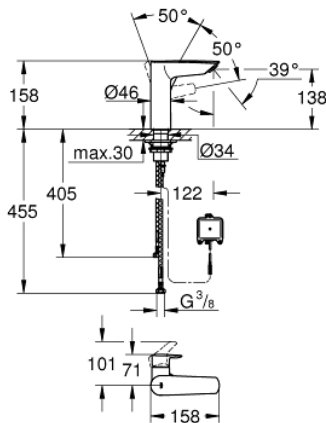

## 23 975 243 3 EUROSMART SINGLE-LEVER BASIN MIXER 1/2" M-SIZE

### PRODUCT DESCRIPTION

- Colour: matte black
- single hole installation
- 2-in-1 hybrid with touchless (cold water) or manual operation
- manual lever operation having priority
- metal lever
- GROHE SilkMove 28 mm ceramic cartridge
- with temperature limiter
- infra-red electronic
- with infrared sensor for bi-directional communication for monitoring, configuration and service purpose
- 6V lithium battery, type CR-P2
- battery lifetime: approx. 7 years (150 actuations a day)
- non-return valve
- dirt strainers
- integrated solenoid valve
- external battery
- multistage battery status display
- 7 pre-set programs:
  - auto flush
  - cleaning mode
- additional functions and precise settings by remote control 36 407
- GROHE EcoJoy - less water, perfect flow
- maximum flow rate (at 3 bar): 5 l/min
- Protected Water Ways no contact of water with lead or nickel inside the tap
- rapid installation system
- smooth body
- flexible connection hoses
- minimum pressure 1.0 bar
- CE approved
- professional edition