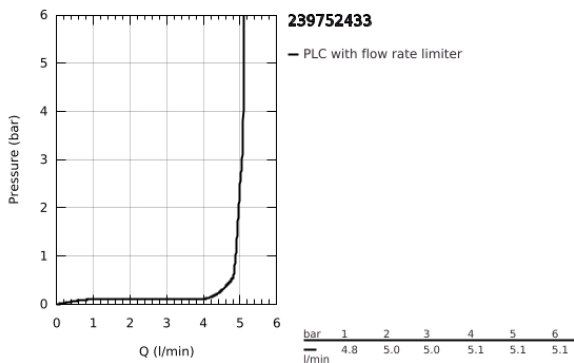

## 23 975 243 3 EUROSMART SINGLE-LEVER BASIN MIXER 1/2" M-SIZE

### PRODUCT DESCRIPTION

- Colour: matte black
- single hole installation
- 2-in-1 hybrid with touchless (cold water) or manual operation
- manual lever operation having priority
- metal lever
- GROHE SilkMove 28 mm ceramic cartridge
- with temperature limiter
- infra-red electronic
- with infrared sensor for bi-directional communication for monitoring, configuration and service purpose
- 6V lithium battery, type CR-P2
- battery lifetime: approx. 7 years (150 actuations a day)
- non-return valve
- dirt strainers
- integrated solenoid valve
- external battery
- multistage battery status display
- 7 pre-set programs:
  - auto flush
  - cleaning mode
- additional functions and precise settings by remote control 36 407
- GROHE EcoJoy - less water, perfect flow
- maximum flow rate (at 3 bar): 5 l/min
- Protected Water Ways no contact of water with lead or nickel inside the tap
- rapid installation system
- smooth body
- flexible connection hoses
- minimum pressure 1.0 bar
- CE approved
- professional edition