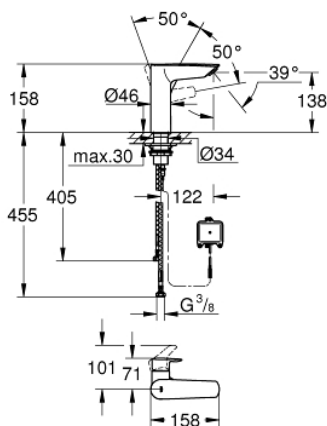

23 975 003 **EUROSMART SINGLE-LEVER BASIN MIXER 1/2"**
M-SIZE

PRODUCT DESCRIPTION

- Colour: chrome
- single hole installation
- 2-in-1 hybrid with touchless (cold water) or manual operation
- manual lever operation having priority
- metal lever
- GROHE SilkMove 28 mm ceramic cartridge
- with temperature limiter
- infra-red electronic
- with infrared sensor for bi-directional communication for monitoring, configuration and service purpose
- 6V lithium battery, type CR-P2
- battery lifetime: approx. 7 years (150 actuations a day)
- non-return valve
- dirt strainers
- integrated solenoid valve
- external battery
- multistage battery status display
- 7 pre-set programs:
- auto flush
- cleaning mode
- additional functions and precise settings by remote control 36 407
- GROHE EcoJoy - less water, perfect flow
- maximum flow rate (at 3 bar): 5 l/min
- Protected Water Ways no contact of water with lead or nickel inside the tap
- rapid installation system
- smooth body
- flexible connection hoses
- minimum pressure 1.0 bar
- CE approved
- professional edition