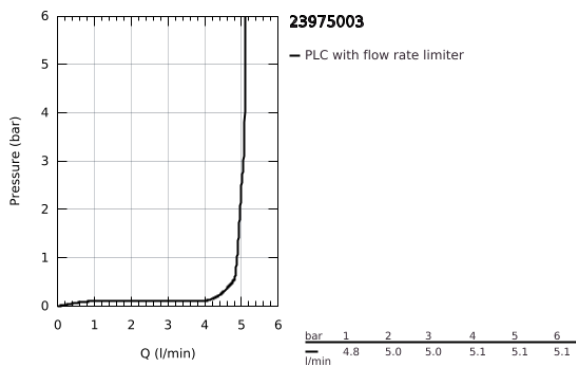

23 975 003 **EUROSMART SINGLE-LEVER BASIN MIXER 1/2"**
M-SIZE

PRODUCT DESCRIPTION

- Colour: chrome
- single hole installation
- 2-in-1 hybrid with touchless (cold water) or manual operation
- manual lever operation having priority
- metal lever
- GROHE SilkMove 28 mm ceramic cartridge
- with temperature limiter
- infra-red electronic
- with infrared sensor for bi-directional communication for monitoring, configuration and service purpose
- 6V lithium battery, type CR-P2
- battery lifetime: approx. 7 years (150 actuations a day)
- non-return valve
- dirt strainers
- integrated solenoid valve
- external battery
- multistage battery status display
- 7 pre-set programs:
- auto flush
- cleaning mode
- additional functions and precise settings by remote control 36 407
- GROHE EcoJoy - less water, perfect flow
- maximum flow rate (at 3 bar): 5 l/min
- Protected Water Ways no contact of water with lead or nickel inside the tap
- rapid installation system
- smooth body
- flexible connection hoses
- minimum pressure 1.0 bar
- CE approved
- professional edition