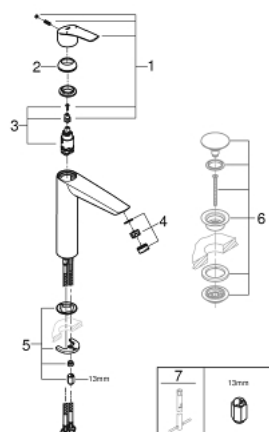

23 971 003 **EUROSMART SINGLE-LEVER BASIN MIXER 1/2"**  
**XL-SIZE**

**PRODUCT DESCRIPTION**

- Colour: chrome
- for free-standing basins
- single hole installation
- metal lever
- GROHE SilkMove 28 mm ceramic cartridge
- adjustable flow rate limiter
- with temperature limiter
- GROHE LongLife finish
- GROHE EcoJoy - less water, perfect flow
- maximum flow rate (at 3 bar): 5 l/min
- GROHE AquaGuide adjustable mousseur
- GROHE FastFixation installation system
- smooth body
- flexible connection hoses
- professional edition

23 971 003 **EUROSMART SINGLE-LEVER BASIN MIXER 1/2"**  
**XL-SIZE**

**SPARE PARTS**

- 1: Lever (Spare part-nr. 48548000)
  - 2: Cap (Spare part-nr. 46116000)
  - 3: Cartridge (Spare part-nr. 46580000)
  - 4: Flow straightener (Spare part-nr. 46837000)
  - 5: Shank mounting kit (Spare part-nr. 46645000)
  - 6: Waste set with push-open plug (Spare part-nr. 65807000)\*
  - 7: Mounting wrench (Spare part-nr. 19017000)\*
- \* Optional accessories