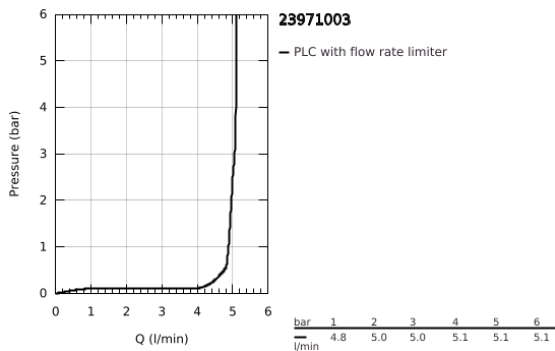

23 971 003 **EUROSMART SINGLE-LEVER BASIN MIXER 1/2"**  
**XL-SIZE**

**PRODUCT DESCRIPTION**

- Colour: chrome
- for free-standing basins
- single hole installation
- metal lever
- GROHE SilkMove 28 mm ceramic cartridge
- adjustable flow rate limiter
- with temperature limiter
- GROHE LongLife finish
- GROHE EcoJoy - less water, perfect flow
- maximum flow rate (at 3 bar): 5 l/min
- GROHE AquaGuide adjustable mousseur
- GROHE FastFixation installation system
- smooth body
- flexible connection hoses
- professional edition

23 971 003 **EUROSMART SINGLE-LEVER BASIN MIXER 1/2"**  
**XL-SIZE**

**SPARE PARTS**

- 1: Lever (Spare part-nr. 48548000)
  - 2: Cap (Spare part-nr. 46116000)
  - 3: Cartridge (Spare part-nr. 46580000)
  - 4: Flow straightener (Spare part-nr. 46837000)
  - 5: Shank mounting kit (Spare part-nr. 46645000)
  - 6: Waste set with push-open plug (Spare part-nr. 65807000)\*
  - 7: Mounting wrench (Spare part-nr. 19017000)\*
- \* Optional accessories