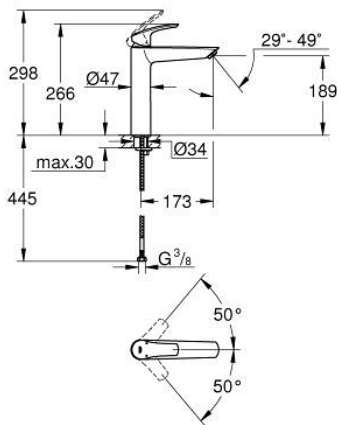

23 971 003 **EUROSMART SINGLE-LEVER BASIN MIXER 1/2"**  
**XL-SIZE**

**PRODUCT DESCRIPTION**

- Colour: chrome
- for free-standing basins
- single hole installation
- metal lever
- GROHE SilkMove 28 mm ceramic cartridge
- adjustable flow rate limiter
- with temperature limiter
- GROHE LongLife finish
- GROHE EcoJoy - less water, perfect flow
- maximum flow rate (at 3 bar): 5 l/min
- GROHE AquaGuide adjustable mousseur
- GROHE FastFixation installation system
- smooth body
- flexible connection hoses
- professional edition

23 971 003 **EUROSMART SINGLE-LEVER BASIN MIXER 1/2"**  
**XL-SIZE**

**SPARE PARTS**

- 1: Lever (Spare part-nr. 48548000)
  - 2: Cap (Spare part-nr. 46116000)
  - 3: Cartridge (Spare part-nr. 46580000)
  - 4: Flow straightener (Spare part-nr. 46837000)
  - 5: Shank mounting kit (Spare part-nr. 46645000)
  - 6: Waste set with push-open plug (Spare part-nr. 65807000)\*
  - 7: Mounting wrench (Spare part-nr. 19017000)\*
- \* Optional accessories