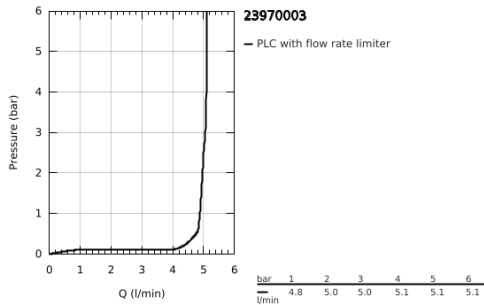

23 970 003 **EUROSMART SINGLE-LEVER BASIN MIXER 1/2" L-SIZE**

PRODUCT DESCRIPTION

- Colour: chrome
- single hole installation
- metal lever
- GROHE SilkMove 28 mm ceramic cartridge
- with temperature limiter
- GROHE LongLife finish
- GROHE EcoJoy - less water, perfect flow
- maximum flow rate (at 3 bar): 5 l/min
- GROHE FastFixation installation system
- swivel tubular spout
- smooth body with push-open waste set 1 1/4"
- flexible connection hoses
- professional edition

23 970 003 EUROSMART SINGLE-LEVER BASIN MIXER 1/2" L-SIZE

SPARE PARTS

- 1: Lever (Spare part-nr. 48531000)
 - 2: Cartridge (Spare part-nr. 46580000)
 - 3: Cap (Spare part-nr. 46581000)
 - 4: Fitting ring (Spare part-nr. 46715000)
 - 5: Outlet (Spare part-nr. 13427000)
 - 5.1: Safety ring (Spare part-nr. 4825700M)
 - 5.2: Mousseur (Spare part-nr. 13935000)
 - 6: Shank mounting kit (Spare part-nr. 46671000)
 - 7: Waste set with push-open plug (Spare part-nr. 65807000)
 - 8: Mounting wrench (Spare part-nr. 19017000)*
- * Optional accessories