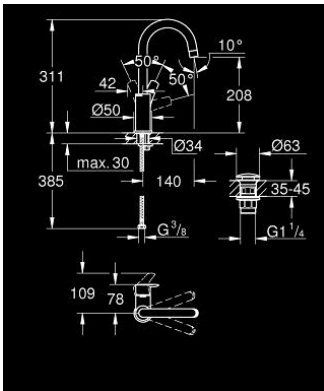

23 970 003 **EUROSMART SINGLE-LEVER BASIN MIXER 1/2" L-SIZE**

PRODUCT DESCRIPTION

- Colour: chrome
- single hole installation
- metal lever
- GROHE SilkMove 28 mm ceramic cartridge
- with temperature limiter
- GROHE LongLife finish
- GROHE EcoJoy - less water, perfect flow
- maximum flow rate (at 3 bar): 5 l/min
- GROHE FastFixation installation system
- swivel tubular spout
- smooth body with push-open waste set 1 1/4"
- flexible connection hoses
- professional edition

23 970 003 EUROSMART SINGLE-LEVER BASIN MIXER 1/2" L-SIZE

SPARE PARTS

- 1: Lever (Spare part-nr. 48531000)
 - 2: Cartridge (Spare part-nr. 46580000)
 - 3: Cap (Spare part-nr. 46581000)
 - 4: Fitting ring (Spare part-nr. 46715000)
 - 5: Outlet (Spare part-nr. 13427000)
 - 5.1: Safety ring (Spare part-nr. 4825700M)
 - 5.2: Mousseur (Spare part-nr. 13935000)
 - 6: Shank mounting kit (Spare part-nr. 46671000)
 - 7: Waste set with push-open plug (Spare part-nr. 65807000)
 - 8: Mounting wrench (Spare part-nr. 19017000)*
- * Optional accessories