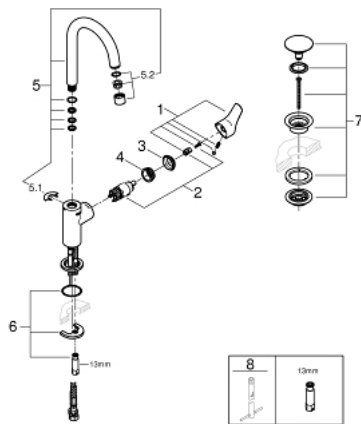

23 970 003 **EUROSMART SINGLE-LEVER BASIN MIXER 1/2" L-SIZE**

PRODUCT DESCRIPTION

- Colour: chrome
- single hole installation
- metal lever
- GROHE SilkMove 28 mm ceramic cartridge
- with temperature limiter
- GROHE LongLife finish
- GROHE EcoJoy - less water, perfect flow
- maximum flow rate (at 3 bar): 5 l/min
- GROHE FastFixation installation system
- swivel tubular spout
- smooth body with push-open waste set 1 1/4"
- flexible connection hoses
- professional edition

23 970 003 EUROSMART SINGLE-LEVER BASIN MIXER 1/2" L-SIZE

SPARE PARTS

- 1: Lever (Spare part-nr. 48531000)
 - 2: Cartridge (Spare part-nr. 46580000)
 - 3: Cap (Spare part-nr. 46581000)
 - 4: Fitting ring (Spare part-nr. 46715000)
 - 5: Outlet (Spare part-nr. 13427000)
 - 5.1: Safety ring (Spare part-nr. 4825700M)
 - 5.2: Mousseur (Spare part-nr. 13935000)
 - 6: Shank mounting kit (Spare part-nr. 46671000)
 - 7: Waste set with push-open plug (Spare part-nr. 65807000)
 - 8: Mounting wrench (Spare part-nr. 19017000)*
- * Optional accessories