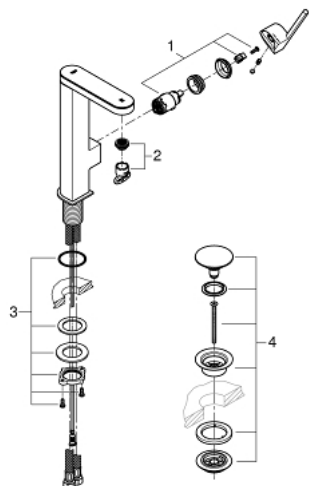

23 959 003 **GROHE PLUS SINGLE-LEVER BASIN MIXER 1/2" WITH LED DISPLAY**
L-SIZE

PRODUCT DESCRIPTION

- Colour: chrome
- colour LED water temperature display
- infra-red diverter: mousseur / Eco spray
- automatic return to mousseur
- single hole installation
- metal lever
- GROHE SilkMove 28 mm ceramic cartridge
- with temperature limiter
- GROHE LongLife finish
- GROHE EcoJoy - less water, perfect flow
- maximum flow rate (at 3 bar): 5 l/min
- SpeedClean mousseur
- GROHE AquaGuide adjustable mousseur
- rapid installation system
- swivel spout with easy docking
- swivel area 90°
- smooth body with push-open waste set 1 1/4"
- flexible connection hoses
- 1.5 V alkaline mono battery, 4 x mono cell
- external battery

23 959 003 **GROHE PLUS SINGLE-LEVER BASIN MIXER 1/2" WITH LED DISPLAY**
L-SIZE

SPARE PARTS

- 1: Cartridge (Spare part-nr. 46963000)
- 2: Mousseur (Spare part-nr. 48449000)
- 3: Shank fastening assembly (Spare part-nr. 48384000)
- 4: Waste set with push-open plug (Spare part-nr. 65807000)