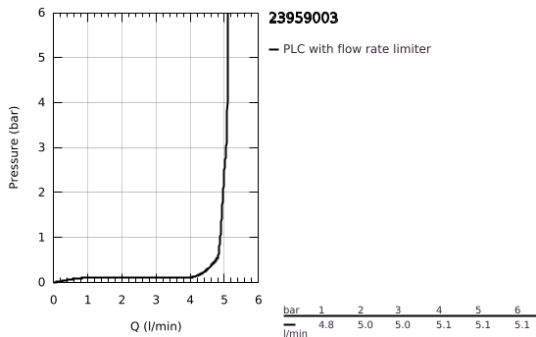

23 959 003 **GROHE PLUS SINGLE-LEVER BASIN MIXER 1/2" WITH LED DISPLAY**
L-SIZE

PRODUCT DESCRIPTION

- Colour: chrome
- colour LED water temperature display
- infra-red diverter: mousseur / Eco spray
- automatic return to mousseur
- single hole installation
- metal lever
- GROHE SilkMove 28 mm ceramic cartridge
- with temperature limiter
- GROHE LongLife finish
- GROHE EcoJoy - less water, perfect flow
- maximum flow rate (at 3 bar): 5 l/min
- SpeedClean mousseur
- GROHE AquaGuide adjustable mousseur
- rapid installation system
- swivel spout with easy docking
- swivel area 90°
- smooth body with push-open waste set 1 1/4"
- flexible connection hoses
- 1.5 V alkaline mono battery, 4 x mono cell
- external battery

23 959 003 **GROHE PLUS SINGLE-LEVER BASIN MIXER 1/2" WITH LED DISPLAY**
L-SIZE

SPARE PARTS

- 1: Cartridge (Spare part-nr. 46963000)
- 2: Mousseur (Spare part-nr. 48449000)
- 3: Shank fastening assembly (Spare part-nr. 48384000)
- 4: Waste set with push-open plug (Spare part-nr. 65807000)