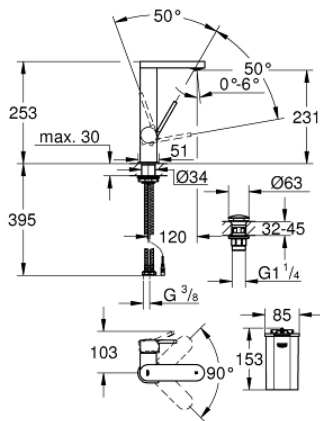

23 959 003 **GROHE PLUS SINGLE-LEVER BASIN MIXER 1/2" WITH LED DISPLAY**
L-SIZE

PRODUCT DESCRIPTION

- Colour: chrome
- colour LED water temperature display
- infra-red diverter: mousseur / Eco spray
- automatic return to mousseur
- single hole installation
- metal lever
- GROHE SilkMove 28 mm ceramic cartridge
- with temperature limiter
- GROHE LongLife finish
- GROHE EcoJoy - less water, perfect flow
- maximum flow rate (at 3 bar): 5 l/min
- SpeedClean mousseur
- GROHE AquaGuide adjustable mousseur
- rapid installation system
- swivel spout with easy docking
- swivel area 90°
- smooth body with push-open waste set 1 1/4"
- flexible connection hoses
- 1.5 V alkaline mono battery, 4 x mono cell
- external battery

23 959 003 **GROHE PLUS SINGLE-LEVER BASIN MIXER 1/2" WITH LED DISPLAY**
L-SIZE

SPARE PARTS

- 1: Cartridge (Spare part-nr. 46963000)
- 2: Mousseur (Spare part-nr. 48449000)
- 3: Shank fastening assembly (Spare part-nr. 48384000)
- 4: Waste set with push-open plug (Spare part-nr. 65807000)