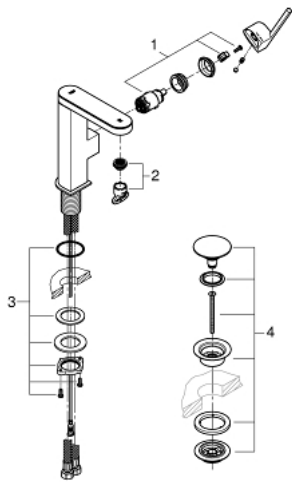

23 958 DC3 **GROHE PLUS SINGLE-LEVER BASIN MIXER 1/2" WITH LED DISPLAY < BR/>M-SIZE**

PRODUCT DESCRIPTION

- Colour: supersteel
- colour LED water temperature display
- infra-red diverter: mousseur / Eco spray
- automatic return to mousseur
- single hole installation
- metal lever
- GROHE SilkMove 28 mm ceramic cartridge
- with temperature limiter
- GROHE LongLife finish
- GROHE EcoJoy - less water, perfect flow
- maximum flow rate (at 3 bar): 5 l/min
- SpeedClean mousseur
- GROHE AquaGuide adjustable mousseur
- rapid installation system
- swivel spout with easy docking
- swivel area 90°
- smooth body with push-open waste set 1 1/4"
- flexible connection hoses
- 1.5 V alkaline mono battery, 4 x mono cell
- external battery

23 958 DC3 **GROHE PLUS SINGLE-LEVER BASIN MIXER 1/2" WITH LED DISPLAY < BR/>M-SIZE**

SPARE PARTS

- 1: Cartridge (Spare part-nr. 46963000)
- 2: Mousseur (Spare part-nr. 48449000)
- 3: Shank fastening assembly (Spare part-nr. 48384000)
- 4: Waste set with push-open plug (Spare part-nr. 65807DC0)