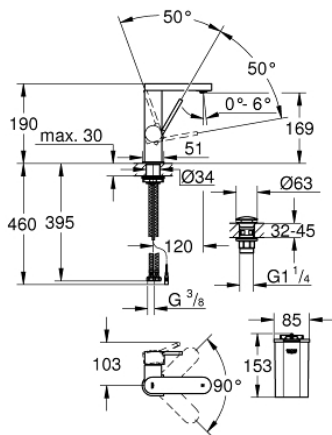

23 958 DC3 **GROHE PLUS SINGLE-LEVER BASIN MIXER 1/2" WITH LED DISPLAY < BR/>M-SIZE**

PRODUCT DESCRIPTION

- Colour: supersteel
- colour LED water temperature display
- infra-red diverter: mousseur / Eco spray
- automatic return to mousseur
- single hole installation
- metal lever
- GROHE SilkMove 28 mm ceramic cartridge
- with temperature limiter
- GROHE LongLife finish
- GROHE EcoJoy - less water, perfect flow
- maximum flow rate (at 3 bar): 5 l/min
- SpeedClean mousseur
- GROHE AquaGuide adjustable mousseur
- rapid installation system
- swivel spout with easy docking
- swivel area 90°
- smooth body with push-open waste set 1 1/4"
- flexible connection hoses
- 1.5 V alkaline mono battery, 4 x mono cell
- external battery

23 958 DC3 **GROHE PLUS SINGLE-LEVER BASIN MIXER 1/2" WITH LED DISPLAY < BR/>M-SIZE**

SPARE PARTS

- 1: Cartridge (Spare part-nr. 46963000)
- 2: Mousseur (Spare part-nr. 48449000)
- 3: Shank fastening assembly (Spare part-nr. 48384000)
- 4: Waste set with push-open plug (Spare part-nr. 65807DC0)