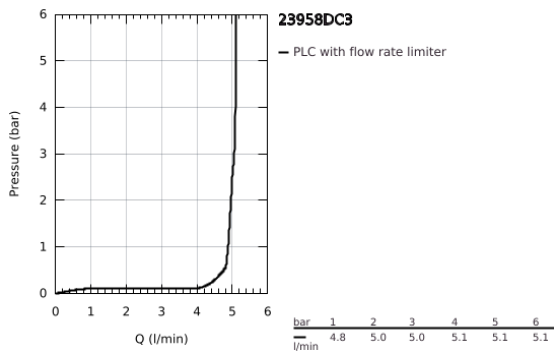

23 958 DC3 **GROHE PLUS SINGLE-LEVER BASIN MIXER 1/2" WITH LED DISPLAY < BR/>M-SIZE**

PRODUCT DESCRIPTION

- Colour: supersteel
- colour LED water temperature display
- infra-red diverter: mousseur / Eco spray
- automatic return to mousseur
- single hole installation
- metal lever
- GROHE SilkMove 28 mm ceramic cartridge
- with temperature limiter
- GROHE LongLife finish
- GROHE EcoJoy - less water, perfect flow
- maximum flow rate (at 3 bar): 5 l/min
- SpeedClean mousseur
- GROHE AquaGuide adjustable mousseur
- rapid installation system
- swivel spout with easy docking
- swivel area 90°
- smooth body with push-open waste set 1 1/4"
- flexible connection hoses
- 1.5 V alkaline mono battery, 4 x mono cell
- external battery

23 958 DC3 **GROHE PLUS SINGLE-LEVER BASIN MIXER 1/2" WITH LED DISPLAY < BR/>M-SIZE**

SPARE PARTS

- 1: Cartridge (Spare part-nr. 46963000)
- 2: Mousseur (Spare part-nr. 48449000)
- 3: Shank fastening assembly (Spare part-nr. 48384000)
- 4: Waste set with push-open plug (Spare part-nr. 65807DC0)