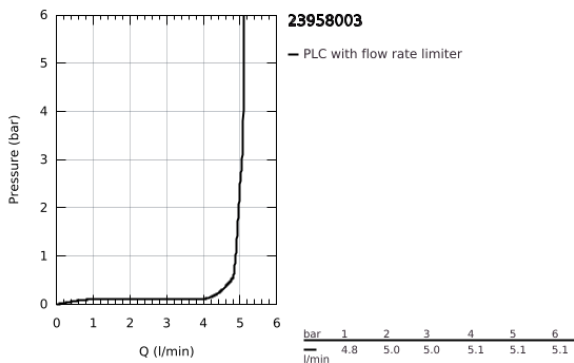

23 958 003 **GROHE PLUS SINGLE-LEVER BASIN MIXER 1/2" WITH LED DISPLAY < BR/>M-SIZE**

PRODUCT DESCRIPTION

- Colour: chrome
- colour LED water temperature display
- infra-red diverter: mousseur / Eco spray
- automatic return to mousseur
- single hole installation
- metal lever
- GROHE SilkMove 28 mm ceramic cartridge
- with temperature limiter
- GROHE LongLife finish
- GROHE EcoJoy - less water, perfect flow
- maximum flow rate (at 3 bar): 5 l/min
- SpeedClean mousseur
- GROHE AquaGuide adjustable mousseur
- rapid installation system
- swivel spout with easy docking
- swivel area 90°
- smooth body with push-open waste set 1 1/4"
- flexible connection hoses
- 1.5 V alkaline mono battery, 4 x mono cell
- external battery

23 958 003 **GROHE PLUS SINGLE-LEVER BASIN MIXER 1/2" WITH LED DISPLAY < BR/>M-SIZE**

SPARE PARTS

- 1: Cartridge (Spare part-nr. 46963000)
- 2: Mousseur (Spare part-nr. 48449000)
- 3: Shank fastening assembly (Spare part-nr. 48384000)
- 4: Waste set with push-open plug (Spare part-nr. 65807000)