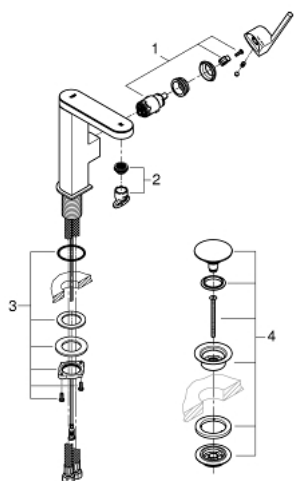

23 958 003 **GROHE PLUS SINGLE-LEVER BASIN MIXER 1/2" WITH LED DISPLAY < BR/>M-SIZE**

PRODUCT DESCRIPTION

- Colour: chrome
- colour LED water temperature display
- infra-red diverter: mousseur / Eco spray
- automatic return to mousseur
- single hole installation
- metal lever
- GROHE SilkMove 28 mm ceramic cartridge
- with temperature limiter
- GROHE LongLife finish
- GROHE EcoJoy - less water, perfect flow
- maximum flow rate (at 3 bar): 5 l/min
- SpeedClean mousseur
- GROHE AquaGuide adjustable mousseur
- rapid installation system
- swivel spout with easy docking
- swivel area 90°
- smooth body with push-open waste set 1 1/4"
- flexible connection hoses
- 1.5 V alkaline mono battery, 4 x mono cell
- external battery

23 958 003 **GROHE PLUS SINGLE-LEVER BASIN MIXER 1/2" WITH LED DISPLAY < BR/>M-SIZE**

SPARE PARTS

- 1: Cartridge (Spare part-nr. 46963000)
- 2: Mousseur (Spare part-nr. 48449000)
- 3: Shank fastening assembly (Spare part-nr. 48384000)
- 4: Waste set with push-open plug (Spare part-nr. 65807000)