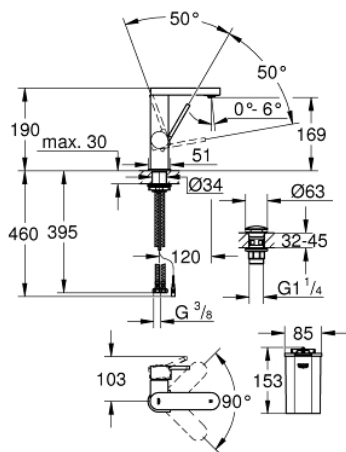

23 958 003 **GROHE PLUS SINGLE-LEVER BASIN MIXER 1/2" WITH LED DISPLAY < BR/>M-SIZE**

PRODUCT DESCRIPTION

- Colour: chrome
- colour LED water temperature display
- infra-red diverter: mousseur / Eco spray
- automatic return to mousseur
- single hole installation
- metal lever
- GROHE SilkMove 28 mm ceramic cartridge
- with temperature limiter
- GROHE LongLife finish
- GROHE EcoJoy - less water, perfect flow
- maximum flow rate (at 3 bar): 5 l/min
- SpeedClean mousseur
- GROHE AquaGuide adjustable mousseur
- rapid installation system
- swivel spout with easy docking
- swivel area 90°
- smooth body with push-open waste set 1 1/4"
- flexible connection hoses
- 1.5 V alkaline mono battery, 4 x mono cell
- external battery

23 958 003 **GROHE PLUS SINGLE-LEVER BASIN MIXER 1/2" WITH LED DISPLAY < BR/>M-SIZE**

SPARE PARTS

- 1: Cartridge (Spare part-nr. 46963000)
- 2: Mousseur (Spare part-nr. 48449000)
- 3: Shank fastening assembly (Spare part-nr. 48384000)
- 4: Waste set with push-open plug (Spare part-nr. 65807000)