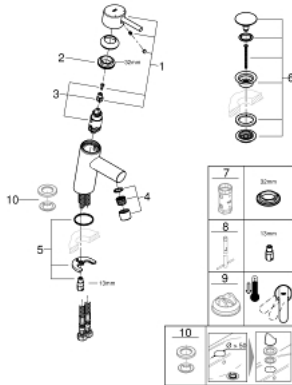

23 931 001 **CONCETTO SINGLE-LEVER BASIN MIXER 1/2"**
S-SIZE

PRODUCT DESCRIPTION

- Colour: chrome
- single hole installation
- metal lever
- GROHE SilkMove 28 mm ceramic cartridge
- adjustable flow rate limiter
- temperature limiter
- GROHE LongLife finish
- GROHE EcoJoy - less water, perfect flow
- maximum flow rate (at 3 bar): 5 l/min
- SpeedClean mousseur
- GROHE FastFixation installation system
- smooth body with push-open waste set 1 1/4"
- flexible connection hoses
- minimum pressure 1.0 bar
- noise classification 1 in accordance with DIN4109

23 931 001 **CONCETTO SINGLE-LEVER BASIN MIXER 1/2"**
S-SIZE

SPARE PARTS

- 1: Lever (Spare part-nr. 46753000)
- 2: Fitting ring (Spare part-nr. 46715000)
- 3: Cartridge (Spare part-nr. 46580000)
- 4: Mousseur (Spare part-nr. 13935000)
- 5: Shank mounting kit (Spare part-nr. 46249000)
- 6: Waste set with push-open plug (Spare part-nr. 65807000)
- 7: Socket Spanner (Spare part-nr. 19332000)*
- 8: Mounting wrench (Spare part-nr. 19017000)*
- 9: Temperature limiter (Spare part-nr. 46375000)*
- 10: Base plate (Spare part-nr. 48165000)*