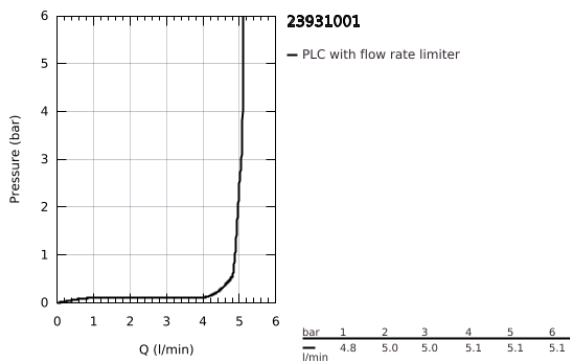

23 931 001 **CONCETTO SINGLE-LEVER BASIN MIXER 1/2"**
S-SIZE

PRODUCT DESCRIPTION

- Colour: chrome
- single hole installation
- metal lever
- GROHE SilkMove 28 mm ceramic cartridge
- adjustable flow rate limiter
- temperature limiter
- GROHE LongLife finish
- GROHE EcoJoy - less water, perfect flow
- maximum flow rate (at 3 bar): 5 l/min
- SpeedClean mousseur
- GROHE FastFixation installation system
- smooth body with push-open waste set 1 1/4"
- flexible connection hoses
- minimum pressure 1.0 bar
- noise classification 1 in accordance with DIN4109

23 931 001 **CONCETTO SINGLE-LEVER BASIN MIXER 1/2"**
S-SIZE

SPARE PARTS

- 1: Lever (Spare part-nr. 46753000)
- 2: Fitting ring (Spare part-nr. 46715000)
- 3: Cartridge (Spare part-nr. 46580000)
- 4: Mousseur (Spare part-nr. 13935000)
- 5: Shank mounting kit (Spare part-nr. 46249000)
- 6: Waste set with push-open plug (Spare part-nr. 65807000)
- 7: Socket Spanner (Spare part-nr. 19332000)*
- 8: Mounting wrench (Spare part-nr. 19017000)*
- 9: Temperature limiter (Spare part-nr. 46375000)*
- 10: Base plate (Spare part-nr. 48165000)*