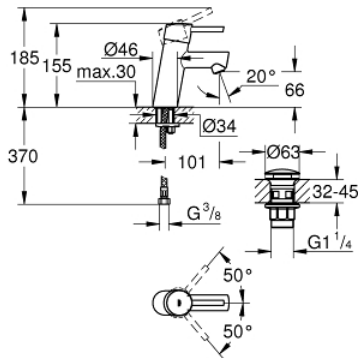

23 931 001 **CONCETTO SINGLE-LEVER BASIN MIXER 1/2"**
S-SIZE

PRODUCT DESCRIPTION

- Colour: chrome
- single hole installation
- metal lever
- GROHE SilkMove 28 mm ceramic cartridge
- adjustable flow rate limiter
- temperature limiter
- GROHE LongLife finish
- GROHE EcoJoy - less water, perfect flow
- maximum flow rate (at 3 bar): 5 l/min
- SpeedClean mousseur
- GROHE FastFixation installation system
- smooth body with push-open waste set 1 1/4"
- flexible connection hoses
- minimum pressure 1.0 bar
- noise classification 1 in accordance with DIN4109

23 931 001 **CONCETTO SINGLE-LEVER BASIN MIXER 1/2"**
S-SIZE

SPARE PARTS

- 1: Lever (Spare part-nr. 46753000)
- 2: Fitting ring (Spare part-nr. 46715000)
- 3: Cartridge (Spare part-nr. 46580000)
- 4: Mousseur (Spare part-nr. 13935000)
- 5: Shank mounting kit (Spare part-nr. 46249000)
- 6: Waste set with push-open plug (Spare part-nr. 65807000)
- 7: Socket Spanner (Spare part-nr. 19332000)*
- 8: Mounting wrench (Spare part-nr. 19017000)*
- 9: Temperature limiter (Spare part-nr. 46375000)*
- 10: Base plate (Spare part-nr. 48165000)*