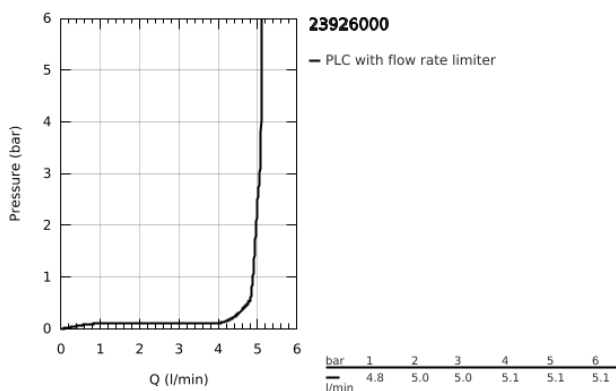

23 926 000 **EUROCOSMO SINGLE-LEVER BASIN MIXER 1/2"**  
**M-SIZE**

**PRODUCT DESCRIPTION**

- Colour: chrome
- single hole installation
- metal lever
- GROHE SilkMove 35 mm ceramic cartridge
- adjustable flow rate limiter
- GROHE LongLife finish
- GROHE EcoJoy - less water, perfect flow
- maximum flow rate (at 3 bar): 5 l/min
- GROHE FastFixation installation system
- smooth body with push-open waste set 1 1/4"
- flexible connection hoses
- minimum pressure 1.0 bar
- optional temperature limiter ref. no. 46 375

23 926 000 **EUROCOSMO SINGLE-LEVER BASIN MIXER 1/2"**  
**M-SIZE**

**SPARE PARTS**

- 1: Lever (Spare part-nr. 46681000)
  - 2: Cap (Spare part-nr. 46492000)
  - 3: Screw coupling (Spare part-nr. 46460000)
  - 4: Cartridge (Spare part-nr. 46374000)
  - 5: Mousseur (Spare part-nr. 48159000)
  - 6: Shank mounting kit (Spare part-nr. 46671000)
  - 7: Waste set with push-open plug (Spare part-nr. 65807000)
  - 8: Socket Spanner (Spare part-nr. 19332000)\*
  - 9: Mounting wrench (Spare part-nr. 19017000)\*
  - 10: Temperature limiter (Spare part-nr. 46375000)\*
- \* Optional accessories