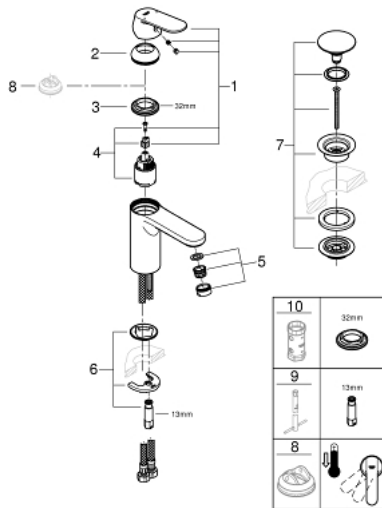

23 926 000 **EUROCOSMO SINGLE-LEVER BASIN MIXER 1/2"**  
**M-SIZE**

**PRODUCT DESCRIPTION**

- Colour: chrome
- single hole installation
- metal lever
- GROHE SilkMove 35 mm ceramic cartridge
- adjustable flow rate limiter
- GROHE LongLife finish
- GROHE EcoJoy - less water, perfect flow
- maximum flow rate (at 3 bar): 5 l/min
- GROHE FastFixation installation system
- smooth body with push-open waste set 1 1/4"
- flexible connection hoses
- minimum pressure 1.0 bar
- optional temperature limiter ref. no. 46 375

23 926 000 **EUROCOSMO SINGLE-LEVER BASIN MIXER 1/2"**  
**M-SIZE**

**SPARE PARTS**

- 1: Lever (Spare part-nr. 46681000)
  - 2: Cap (Spare part-nr. 46492000)
  - 3: Screw coupling (Spare part-nr. 46460000)
  - 4: Cartridge (Spare part-nr. 46374000)
  - 5: Mousseur (Spare part-nr. 48159000)
  - 6: Shank mounting kit (Spare part-nr. 46671000)
  - 7: Waste set with push-open plug (Spare part-nr. 65807000)
  - 8: Socket Spanner (Spare part-nr. 19332000)\*
  - 9: Mounting wrench (Spare part-nr. 19017000)\*
  - 10: Temperature limiter (Spare part-nr. 46375000)\*
- \* Optional accessories