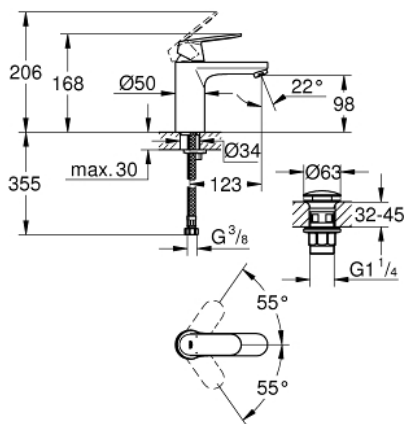

23 926 000 **EUROCOSMO SINGLE-LEVER BASIN MIXER 1/2"**  
**M-SIZE**

**PRODUCT DESCRIPTION**

- Colour: chrome
- single hole installation
- metal lever
- GROHE SilkMove 35 mm ceramic cartridge
- adjustable flow rate limiter
- GROHE LongLife finish
- GROHE EcoJoy - less water, perfect flow
- maximum flow rate (at 3 bar): 5 l/min
- GROHE FastFixation installation system
- smooth body with push-open waste set 1 1/4"
- flexible connection hoses
- minimum pressure 1.0 bar
- optional temperature limiter ref. no. 46 375

23 926 000 **EUROCOSMO SINGLE-LEVER BASIN MIXER 1/2"**  
**M-SIZE**

**SPARE PARTS**

- 1: Lever (Spare part-nr. 46681000)
  - 2: Cap (Spare part-nr. 46492000)
  - 3: Screw coupling (Spare part-nr. 46460000)
  - 4: Cartridge (Spare part-nr. 46374000)
  - 5: Mousseur (Spare part-nr. 48159000)
  - 6: Shank mounting kit (Spare part-nr. 46671000)
  - 7: Waste set with push-open plug (Spare part-nr. 65807000)
  - 8: Socket Spanner (Spare part-nr. 19332000)\*
  - 9: Mounting wrench (Spare part-nr. 19017000)\*
  - 10: Temperature limiter (Spare part-nr. 46375000)\*
- \* Optional accessories