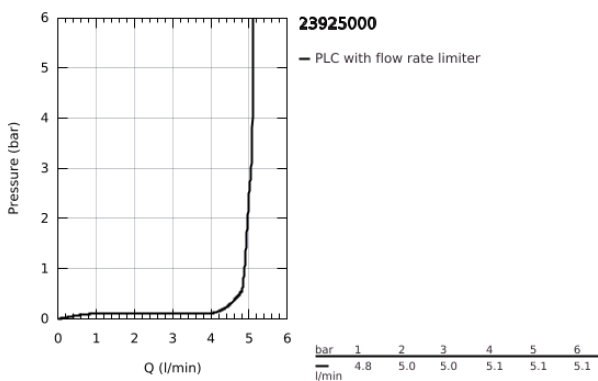

23 925 000 **EUROCOSMO SINGLE-LEVER BASIN MIXER 1/2"**
S-SIZE

PRODUCT DESCRIPTION

- Colour: chrome
- single hole installation
- metal lever
- GROHE SilkMove 35 mm ceramic cartridge
- adjustable flow rate limiter
- adjustable minimum flow rate 2.5 l/min
- GROHE LongLife finish
- GROHE FastFixation installation system
- GROHE EcoJoy - less water, perfect flow
- maximum flow rate (at 3 bar): 5 l/min
- smooth body with push-open waste set 1 1/4"
- flexible connection hoses
- optional temperature limiter ref. no. 46 375
- noise classification 1 in accordance with DIN4109

23 925 000 **EUROCOSMO SINGLE-LEVER BASIN MIXER 1/2"**
S-SIZE

SPARE PARTS

- 1: Lever (Spare part-nr. 46681000)
- 2: Cap (Spare part-nr. 46492000)
- 3: Screw coupling (Spare part-nr. 46460000)
- 4: Cartridge (Spare part-nr. 46374000)
- 5: Mousseur (Spare part-nr. 48159000)
- 6: Shank mounting kit (Spare part-nr. 46671000)
- 7: Waste set with push-open plug (Spare part-nr. 65807000)
- 8: Socket Spanner (Spare part-nr. 19332000)*
- 9: Mounting wrench (Spare part-nr. 19017000)*
- 10: Temperature limiter (Spare part-nr. 46375000)*