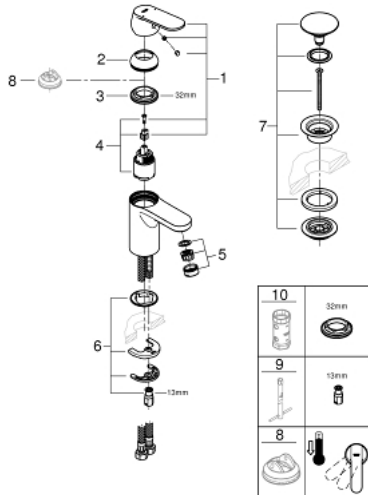

23 925 000 **EUROCOSMO SINGLE-LEVER BASIN MIXER 1/2"**
S-SIZE

PRODUCT DESCRIPTION

- Colour: chrome
- single hole installation
- metal lever
- GROHE SilkMove 35 mm ceramic cartridge
- adjustable flow rate limiter
- adjustable minimum flow rate 2.5 l/min
- GROHE LongLife finish
- GROHE FastFixation installation system
- GROHE EcoJoy - less water, perfect flow
- maximum flow rate (at 3 bar): 5 l/min
- smooth body with push-open waste set 1 1/4"
- flexible connection hoses
- optional temperature limiter ref. no. 46 375
- noise classification 1 in accordance with DIN4109

23 925 000 **EUROCOSMO SINGLE-LEVER BASIN MIXER 1/2"**
S-SIZE

SPARE PARTS

- 1: Lever (Spare part-nr. 46681000)
- 2: Cap (Spare part-nr. 46492000)
- 3: Screw coupling (Spare part-nr. 46460000)
- 4: Cartridge (Spare part-nr. 46374000)
- 5: Mousseur (Spare part-nr. 48159000)
- 6: Shank mounting kit (Spare part-nr. 46671000)
- 7: Waste set with push-open plug (Spare part-nr. 65807000)
- 8: Socket Spanner (Spare part-nr. 19332000)*
- 9: Mounting wrench (Spare part-nr. 19017000)*
- 10: Temperature limiter (Spare part-nr. 46375000)*