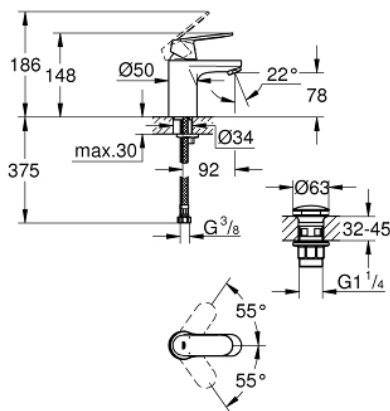

23 925 000 **EUROCOSMO SINGLE-LEVER BASIN MIXER 1/2"**
S-SIZE

PRODUCT DESCRIPTION

- Colour: chrome
- single hole installation
- metal lever
- GROHE SilkMove 35 mm ceramic cartridge
- adjustable flow rate limiter
- adjustable minimum flow rate 2.5 l/min
- GROHE LongLife finish
- GROHE FastFixation installation system
- GROHE EcoJoy - less water, perfect flow
- maximum flow rate (at 3 bar): 5 l/min
- smooth body with push-open waste set 1 1/4"
- flexible connection hoses
- optional temperature limiter ref. no. 46 375
- noise classification 1 in accordance with DIN4109

23 925 000 **EUROCOSMO SINGLE-LEVER BASIN MIXER 1/2"**
S-SIZE

SPARE PARTS

- 1: Lever (Spare part-nr. 46681000)
- 2: Cap (Spare part-nr. 46492000)
- 3: Screw coupling (Spare part-nr. 46460000)
- 4: Cartridge (Spare part-nr. 46374000)
- 5: Mousseur (Spare part-nr. 48159000)
- 6: Shank mounting kit (Spare part-nr. 46671000)
- 7: Waste set with push-open plug (Spare part-nr. 65807000)
- 8: Socket Spanner (Spare part-nr. 19332000)*
- 9: Mounting wrench (Spare part-nr. 19017000)*
- 10: Temperature limiter (Spare part-nr. 46375000)*