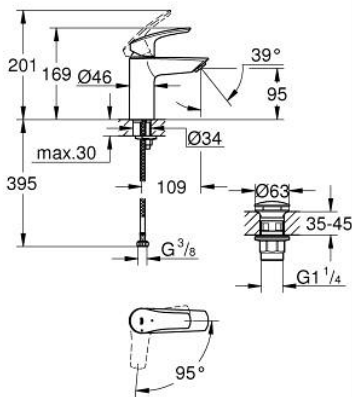

23 924 243 3 **EUROSMART SINGLE-LEVER BASIN MIXER 1/2"**
S-SIZE

PRODUCT DESCRIPTION

- Colour: matte black
- single hole installation
- metal lever
- GROHE SilkMove 28 mm ceramic cartridge
- EcoMode - cold water flow in mid-lever position saves energy
- adjustable flow rate limiter
- with temperature limiter
- GROHE EcoJoy - less water, perfect flow
- maximum flow rate (at 3 bar): 5 l/min
- Protected Water Ways no contact of water with lead or nickel inside the tap
- GROHE FastFixation installation system
- smooth body with push-open waste set 1 1/4"
- flexible connection hoses
- professional edition

23 924 243 3 **EUROSMART SINGLE-LEVER BASIN MIXER 1/2"**
S-SIZE

SPARE PARTS

- 1: Lever (Spare part-nr. 485512430)
- 2: cap (Spare part-nr. 461162430)
- 3: Cartridge (Spare part-nr. 48518000)
- 4: Mousseur (Spare part-nr. 481592430)
- 5: Shank mounting kit (Spare part-nr. 46645000)
- 6: Waste set with push-open plug (Spare part-nr. 658072430)
- 7: Mounting wrench (Spare part-nr. 19017000)*