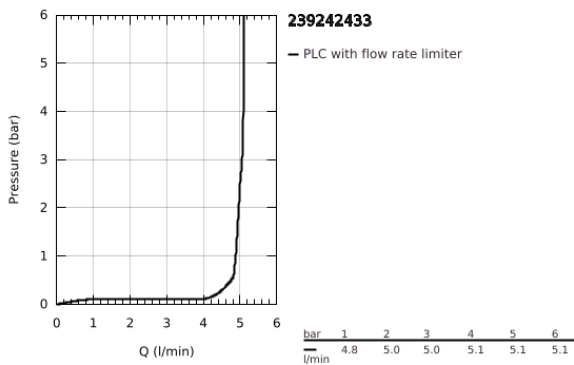

23 924 243 3 **EUROSMART SINGLE-LEVER BASIN MIXER 1/2"**
S-SIZE

PRODUCT DESCRIPTION

- Colour: matte black
- single hole installation
- metal lever
- GROHE SilkMove 28 mm ceramic cartridge
- EcoMode - cold water flow in mid-lever position saves energy
- adjustable flow rate limiter
- with temperature limiter
- GROHE EcoJoy - less water, perfect flow
- maximum flow rate (at 3 bar): 5 l/min
- Protected Water Ways no contact of water with lead or nickel inside the tap
- GROHE FastFixation installation system
- smooth body with push-open waste set 1 1/4"
- flexible connection hoses
- professional edition

23 924 243 3 **EUROSMART SINGLE-LEVER BASIN MIXER 1/2"**
S-SIZE

SPARE PARTS

- 1: Lever (Spare part-nr. 485512430)
- 2: cap (Spare part-nr. 461162430)
- 3: Cartridge (Spare part-nr. 48518000)
- 4: Mousseur (Spare part-nr. 481592430)
- 5: Shank mounting kit (Spare part-nr. 46645000)
- 6: Waste set with push-open plug (Spare part-nr. 658072430)
- 7: Mounting wrench (Spare part-nr. 19017000)*