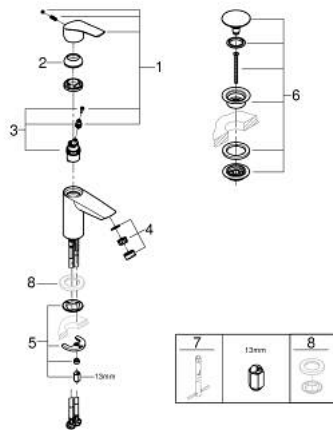

23 924 243 3 **EUROSMART SINGLE-LEVER BASIN MIXER 1/2"**
S-SIZE

PRODUCT DESCRIPTION

- Colour: matte black
- single hole installation
- metal lever
- GROHE SilkMove 28 mm ceramic cartridge
- EcoMode - cold water flow in mid-lever position saves energy
- adjustable flow rate limiter
- with temperature limiter
- GROHE EcoJoy - less water, perfect flow
- maximum flow rate (at 3 bar): 5 l/min
- Protected Water Ways no contact of water with lead or nickel inside the tap
- GROHE FastFixation installation system
- smooth body with push-open waste set 1 1/4"
- flexible connection hoses
- professional edition

23 924 243 3 **EUROSMART SINGLE-LEVER BASIN MIXER 1/2"**
S-SIZE

SPARE PARTS

- 1: Lever (Spare part-nr. 485512430)
- 2: cap (Spare part-nr. 461162430)
- 3: Cartridge (Spare part-nr. 48518000)
- 4: Mousseur (Spare part-nr. 481592430)
- 5: Shank mounting kit (Spare part-nr. 46645000)
- 6: Waste set with push-open plug (Spare part-nr. 658072430)
- 7: Mounting wrench (Spare part-nr. 19017000)*