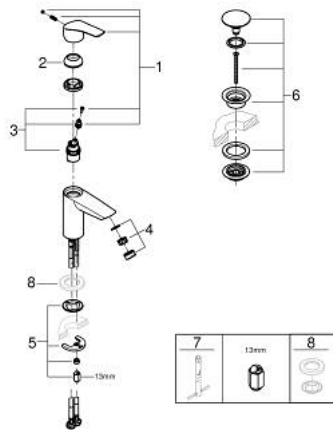

23 924 243 3 **EUROSMART SINGLE-LEVER BASIN MIXER 1/2"**
S-SIZE

SPARE PARTS

- 1: Lever (Spare part-nr. 485512430)
- 2: cap (Spare part-nr. 461162430)
- 3: Cartridge (Spare part-nr. 48518000)
- 4: Mousseur (Spare part-nr. 481592430)
- 5: Shank mounting kit (Spare part-nr. 46645000)
- 6: Waste set with push-open plug (Spare part-nr. 658072430)
- 7: Mounting wrench (Spare part-nr. 19017000)*