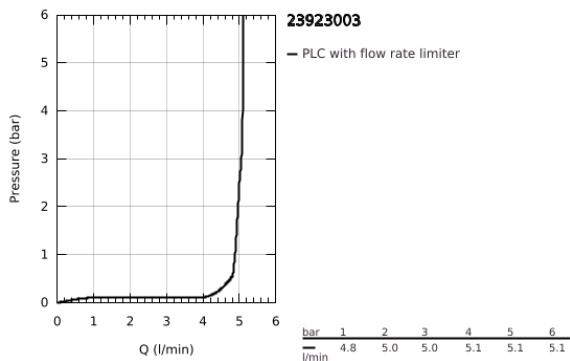

23 923 003 **EUROSMART SINGLE-LEVER BASIN MIXER 1/2"**
M-SIZE

PRODUCT DESCRIPTION

- Colour: chrome
- single hole installation
- metal lever
- GROHE SilkMove 28 mm ceramic cartridge
- adjustable flow rate limiter
- with temperature limiter
- GROHE LongLife finish
- GROHE EcoJoy - less water, perfect flow
- maximum flow rate (at 3 bar): 5 l/min
- Protected Water Ways no contact of water with lead or nickel inside the tap
- GROHE FastFixation installation system
- smooth body with push-open waste set 1 1/4"
- flexible connection hoses
- professional edition

23 923 003 **EUROSMART SINGLE-LEVER BASIN MIXER 1/2"**
M-SIZE

SPARE PARTS

- 1: Lever (Spare part-nr. 48548000)
- 2: Cap (Spare part-nr. 46116000)
- 3: Cartridge (Spare part-nr. 48518000)
- 4: Mousseur (Spare part-nr. 48159000)
- 5: Shank mounting kit (Spare part-nr. 46645000)
- 6: Waste set with push-open plug (Spare part-nr. 65807000)
- 7: Mounting wrench (Spare part-nr. 19017000)*