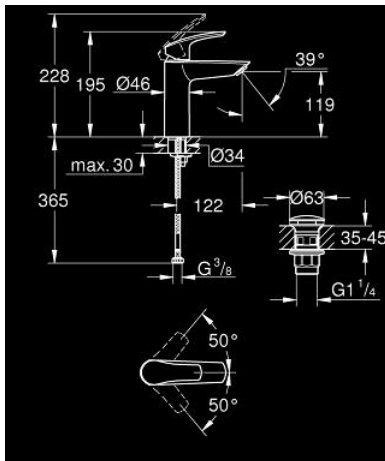

23 923 003 **EUROSMART SINGLE-LEVER BASIN MIXER 1/2"**
M-SIZE

PRODUCT DESCRIPTION

- Colour: chrome
- single hole installation
- metal lever
- GROHE SilkMove 28 mm ceramic cartridge
- adjustable flow rate limiter
- with temperature limiter
- GROHE LongLife finish
- GROHE EcoJoy - less water, perfect flow
- maximum flow rate (at 3 bar): 5 l/min
- Protected Water Ways no contact of water with lead or nickel inside the tap
- GROHE FastFixation installation system
- smooth body with push-open waste set 1 1/4"
- flexible connection hoses
- professional edition

23 923 003 **EUROSMART SINGLE-LEVER BASIN MIXER 1/2"**
M-SIZE

SPARE PARTS

- 1: Lever (Spare part-nr. 48548000)
- 2: Cap (Spare part-nr. 46116000)
- 3: Cartridge (Spare part-nr. 48518000)
- 4: Mousseur (Spare part-nr. 48159000)
- 5: Shank mounting kit (Spare part-nr. 46645000)
- 6: Waste set with push-open plug (Spare part-nr. 65807000)
- 7: Mounting wrench (Spare part-nr. 19017000)*