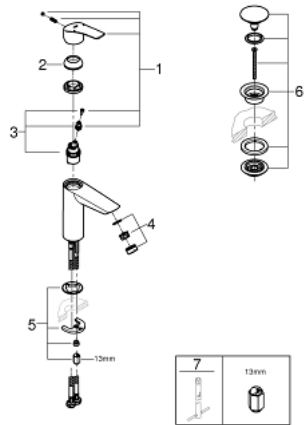

23 923 003 **EUROSMART SINGLE-LEVER BASIN MIXER 1/2"**
M-SIZE

PRODUCT DESCRIPTION

- Colour: chrome
- single hole installation
- metal lever
- GROHE SilkMove 28 mm ceramic cartridge
- adjustable flow rate limiter
- with temperature limiter
- GROHE LongLife finish
- GROHE EcoJoy - less water, perfect flow
- maximum flow rate (at 3 bar): 5 l/min
- Protected Water Ways no contact of water with lead or nickel inside the tap
- GROHE FastFixation installation system
- smooth body with push-open waste set 1 1/4"
- flexible connection hoses
- professional edition

23 923 003 **EUROSMART SINGLE-LEVER BASIN MIXER 1/2"**
M-SIZE

SPARE PARTS

- 1: Lever (Spare part-nr. 48548000)
- 2: Cap (Spare part-nr. 46116000)
- 3: Cartridge (Spare part-nr. 48518000)
- 4: Mousseur (Spare part-nr. 48159000)
- 5: Shank mounting kit (Spare part-nr. 46645000)
- 6: Waste set with push-open plug (Spare part-nr. 65807000)
- 7: Mounting wrench (Spare part-nr. 19017000)*