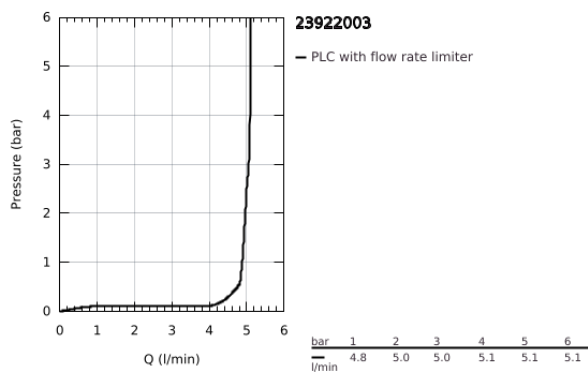

23 922 003 **EUROSMART SINGLE-LEVER BASIN MIXER 1/2"**
S-SIZE

PRODUCT DESCRIPTION

- Colour: chrome
- single hole installation
- metal lever
- GROHE SilkMove 28 mm ceramic cartridge
- adjustable flow rate limiter
- with temperature limiter
- GROHE LongLife finish
- GROHE EcoJoy - less water, perfect flow
- maximum flow rate (at 3 bar): 5 l/min
- Protected Water Ways no contact of water with lead or nickel inside the tap
- GROHE FastFixation installation system
- smooth body with push-open waste set 1 1/4"
- flexible connection hoses
- professional edition

23 922 003 **EUROSMART SINGLE-LEVER BASIN MIXER 1/2"**
S-SIZE

SPARE PARTS

- 1: Lever (Spare part-nr. 48548000)
 - 2: Cap (Spare part-nr. 46116000)
 - 3: Cartridge (Spare part-nr. 48518000)
 - 4: Mousseur (Spare part-nr. 48159000)
 - 5: Shank mounting kit (Spare part-nr. 46645000)
 - 6: Waste set with push-open plug (Spare part-nr. 65807000)
 - 7: Mounting wrench (Spare part-nr. 19017000)*
- * Optional accessories