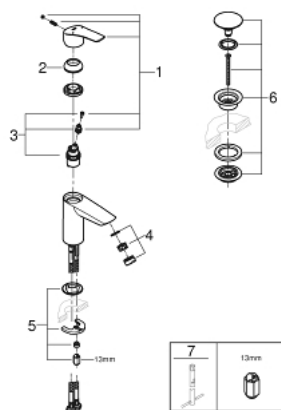

23 922 003 **EUROSMART SINGLE-LEVER BASIN MIXER 1/2"**
S-SIZE

PRODUCT DESCRIPTION

- Colour: chrome
- single hole installation
- metal lever
- GROHE SilkMove 28 mm ceramic cartridge
- adjustable flow rate limiter
- with temperature limiter
- GROHE LongLife finish
- GROHE EcoJoy - less water, perfect flow
- maximum flow rate (at 3 bar): 5 l/min
- Protected Water Ways no contact of water with lead or nickel inside the tap
- GROHE FastFixation installation system
- smooth body with push-open waste set 1 1/4"
- flexible connection hoses
- professional edition

23 922 003 **EUROSMART SINGLE-LEVER BASIN MIXER 1/2"**
S-SIZE

SPARE PARTS

- 1: Lever (Spare part-nr. 48548000)
 - 2: Cap (Spare part-nr. 46116000)
 - 3: Cartridge (Spare part-nr. 48518000)
 - 4: Mousseur (Spare part-nr. 48159000)
 - 5: Shank mounting kit (Spare part-nr. 46645000)
 - 6: Waste set with push-open plug (Spare part-nr. 65807000)
 - 7: Mounting wrench (Spare part-nr. 19017000)*
- * Optional accessories