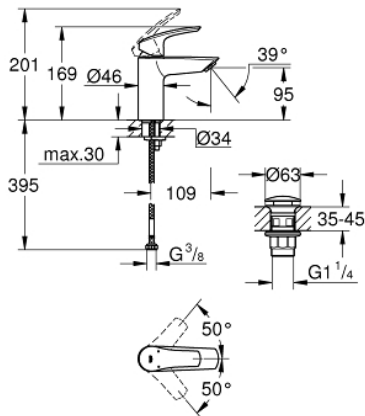

23 922 003 **EUROSMART SINGLE-LEVER BASIN MIXER 1/2"**
S-SIZE

PRODUCT DESCRIPTION

- Colour: chrome
- single hole installation
- metal lever
- GROHE SilkMove 28 mm ceramic cartridge
- adjustable flow rate limiter
- with temperature limiter
- GROHE LongLife finish
- GROHE EcoJoy - less water, perfect flow
- maximum flow rate (at 3 bar): 5 l/min
- Protected Water Ways no contact of water with lead or nickel inside the tap
- GROHE FastFixation installation system
- smooth body with push-open waste set 1 1/4"
- flexible connection hoses
- professional edition

23 922 003 **EUROSMART SINGLE-LEVER BASIN MIXER 1/2"**
S-SIZE

SPARE PARTS

- 1: Lever (Spare part-nr. 48548000)
 - 2: Cap (Spare part-nr. 46116000)
 - 3: Cartridge (Spare part-nr. 48518000)
 - 4: Mousseur (Spare part-nr. 48159000)
 - 5: Shank mounting kit (Spare part-nr. 46645000)
 - 6: Waste set with push-open plug (Spare part-nr. 65807000)
 - 7: Mounting wrench (Spare part-nr. 19017000)*
- * Optional accessories