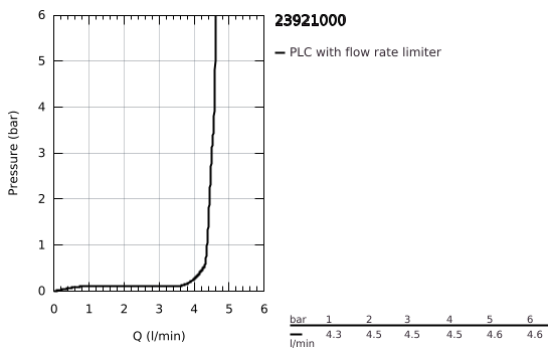

23 921 000 **EUROCOSMO SINGLE-LEVER BASIN MIXER 1/2"**  
**XL-SIZE**

**PRODUCT DESCRIPTION**

- Colour: chrome
- single hole installation
- metal lever
- for free-standing basins
- GROHE SilkMove 28 mm ceramic cartridge
- with temperature limiter
- GROHE LongLife finish
- GROHE EcoJoy - less water, perfect flow
- maximum flow rate (at 3 bar): 5 l/min
- GROHE AquaGuide adjustable mousseur
- rapid installation system
- smooth body
- flexible connection hoses
- minimum pressure 1.0 bar

23 921 000 **EUROCOSMO SINGLE-LEVER BASIN MIXER 1/2"**  
**XL-SIZE**

**SPARE PARTS**

- 1: Lever (Spare part-nr. 48525000)
- 2: Fitting ring (Spare part-nr. 46715000)
- 3: Cartridge (Spare part-nr. 46580000)
- 4: Flow straightener (Spare part-nr. 48300000)
- 5: Shank fastening assembly (Spare part-nr. 48384000)