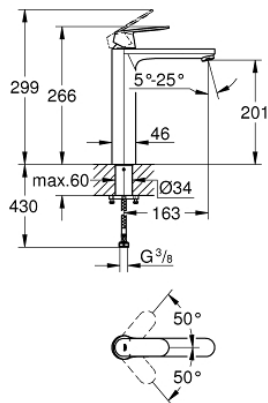

23 921 000 **EUROCOSMO SINGLE-LEVER BASIN MIXER 1/2"**  
**XL-SIZE**

**PRODUCT DESCRIPTION**

- Colour: chrome
- single hole installation
- metal lever
- for free-standing basins
- GROHE SilkMove 28 mm ceramic cartridge
- with temperature limiter
- GROHE LongLife finish
- GROHE EcoJoy - less water, perfect flow
- maximum flow rate (at 3 bar): 5 l/min
- GROHE AquaGuide adjustable mousseur
- rapid installation system
- smooth body
- flexible connection hoses
- minimum pressure 1.0 bar

23 921 000 **EUROCOSMO SINGLE-LEVER BASIN MIXER 1/2"**  
**XL-SIZE**

**SPARE PARTS**

- 1: Lever (Spare part-nr. 48525000)
- 2: Fitting ring (Spare part-nr. 46715000)
- 3: Cartridge (Spare part-nr. 46580000)
- 4: Flow straightener (Spare part-nr. 48300000)
- 5: Shank fastening assembly (Spare part-nr. 48384000)