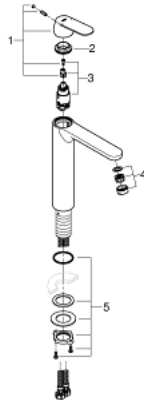

23 921 000 **EUROCOSMO SINGLE-LEVER BASIN MIXER 1/2"**  
**XL-SIZE**

**PRODUCT DESCRIPTION**

- Colour: chrome
- single hole installation
- metal lever
- for free-standing basins
- GROHE SilkMove 28 mm ceramic cartridge
- with temperature limiter
- GROHE LongLife finish
- GROHE EcoJoy - less water, perfect flow
- maximum flow rate (at 3 bar): 5 l/min
- GROHE AquaGuide adjustable mousseur
- rapid installation system
- smooth body
- flexible connection hoses
- minimum pressure 1.0 bar

23 921 000 **EUROCOSMO SINGLE-LEVER BASIN MIXER 1/2"**  
**XL-SIZE**

**SPARE PARTS**

- 1: Lever (Spare part-nr. 48525000)
- 2: Fitting ring (Spare part-nr. 46715000)
- 3: Cartridge (Spare part-nr. 46580000)
- 4: Flow straightener (Spare part-nr. 48300000)
- 5: Shank fastening assembly (Spare part-nr. 48384000)