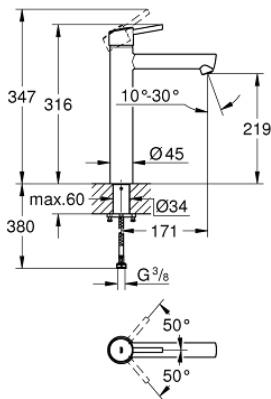

23 920 001 **CONCETTO SINGLE-LEVER BASIN MIXER 1/2"**
XL-SIZE

PRODUCT DESCRIPTION

- Colour: chrome
- single hole installation
- metal lever
- for free-standing basins
- GROHE SilkMove 28 mm ceramic cartridge
- with temperature limiter
- GROHE LongLife finish
- GROHE EcoJoy - less water, perfect flow
- maximum flow rate (at 3 bar): 5 l/min
- GROHE AquaGuide adjustable mousseur
- rapid installation system
- smooth body
- flexible connection hoses
- minimum pressure 1.0 bar

23 920 001 **CONCETTO SINGLE-LEVER BASIN MIXER 1/2"**
XL-SIZE

SPARE PARTS

- 1: Lever (Spare part-nr. 46753000)
- 2: Fitting ring (Spare part-nr. 46715000)
- 3: Cartridge (Spare part-nr. 46580000)
- 4: Mousseur (Spare part-nr. 48547000)
- 5: Shank fastening assembly (Spare part-nr. 48384000)