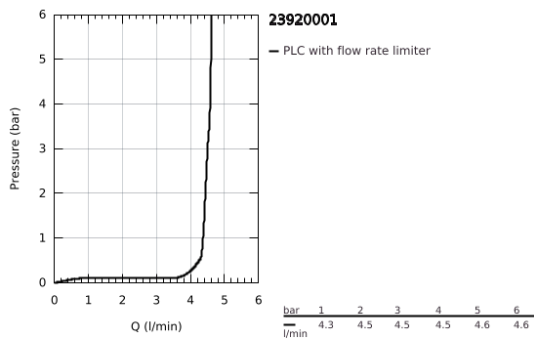

23 920 001 **CONCETTO SINGLE-LEVER BASIN MIXER 1/2"**
XL-SIZE

PRODUCT DESCRIPTION

- Colour: chrome
- single hole installation
- metal lever
- for free-standing basins
- GROHE SilkMove 28 mm ceramic cartridge
- with temperature limiter
- GROHE LongLife finish
- GROHE EcoJoy - less water, perfect flow
- maximum flow rate (at 3 bar): 5 l/min
- GROHE AquaGuide adjustable mousseur
- rapid installation system
- smooth body
- flexible connection hoses
- minimum pressure 1.0 bar

23 920 001 **CONCETTO SINGLE-LEVER BASIN MIXER 1/2"**
XL-SIZE

SPARE PARTS

- 1: Lever (Spare part-nr. 46753000)
- 2: Fitting ring (Spare part-nr. 46715000)
- 3: Cartridge (Spare part-nr. 46580000)
- 4: Mousseur (Spare part-nr. 48547000)
- 5: Shank fastening assembly (Spare part-nr. 48384000)