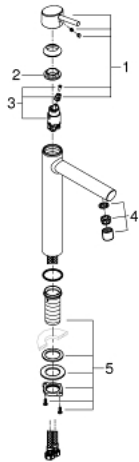

23 920 001 **CONCETTO SINGLE-LEVER BASIN MIXER 1/2"**
XL-SIZE

PRODUCT DESCRIPTION

- Colour: chrome
- single hole installation
- metal lever
- for free-standing basins
- GROHE SilkMove 28 mm ceramic cartridge
- with temperature limiter
- GROHE LongLife finish
- GROHE EcoJoy - less water, perfect flow
- maximum flow rate (at 3 bar): 5 l/min
- GROHE AquaGuide adjustable mousseur
- rapid installation system
- smooth body
- flexible connection hoses
- minimum pressure 1.0 bar

23 920 001 **CONCETTO SINGLE-LEVER BASIN MIXER 1/2"**
XL-SIZE

SPARE PARTS

- 1: Lever (Spare part-nr. 46753000)
- 2: Fitting ring (Spare part-nr. 46715000)
- 3: Cartridge (Spare part-nr. 46580000)
- 4: Mousseur (Spare part-nr. 48547000)
- 5: Shank fastening assembly (Spare part-nr. 48384000)