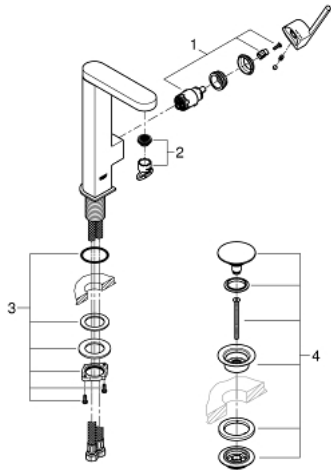

23 873 003 **GROHE PLUS SINGLE-LEVER BASIN MIXER 1/2" L-SIZE**

PRODUCT DESCRIPTION

- Colour: chrome
- single hole installation
- metal lever
- GROHE SilkMove 28 mm ceramic cartridge
- with temperature limiter
- GROHE LongLife finish
- GROHE EcoJoy - less water, perfect flow
- maximum flow rate (at 3 bar): 5 l/min
- SpeedClean mousseur
- GROHE AquaGuide adjustable mousseur
- rapid installation system
- swivel spout with easy docking
- swivel area 90°
- smooth body with push-open waste set 1 1/4"
- flexible connection hoses

23 873 003 **GROHE PLUS SINGLE-LEVER BASIN MIXER 1/2" L-SIZE**

SPARE PARTS

- 1: Cartridge (Spare part-nr. 46963000)
- 2: Mousseur (Spare part-nr. 48449000)
- 3: Shank fastening assembly (Spare part-nr. 48384000)
- 4: Waste set with push-open plug (Spare part-nr. 65807000)