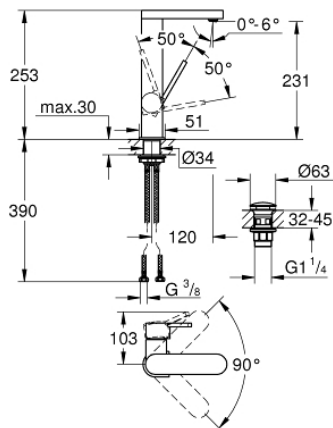

23 873 003 **GROHE PLUS SINGLE-LEVER BASIN MIXER 1/2" L-SIZE**

PRODUCT DESCRIPTION

- Colour: chrome
- single hole installation
- metal lever
- GROHE SilkMove 28 mm ceramic cartridge
- with temperature limiter
- GROHE LongLife finish
- GROHE EcoJoy - less water, perfect flow
- maximum flow rate (at 3 bar): 5 l/min
- SpeedClean mousseur
- GROHE AquaGuide adjustable mousseur
- rapid installation system
- swivel spout with easy docking
- swivel area 90°
- smooth body with push-open waste set 1 1/4"
- flexible connection hoses

23 873 003 **GROHE PLUS SINGLE-LEVER BASIN MIXER 1/2" L-SIZE**

SPARE PARTS

- 1: Cartridge (Spare part-nr. 46963000)
- 2: Mousseur (Spare part-nr. 48449000)
- 3: Shank fastening assembly (Spare part-nr. 48384000)
- 4: Waste set with push-open plug (Spare part-nr. 65807000)