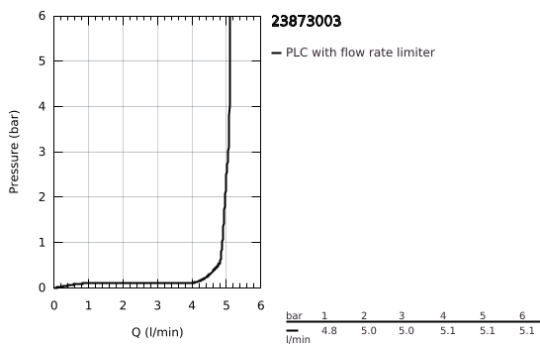

23 873 003 **GROHE PLUS SINGLE-LEVER BASIN MIXER 1/2" L-SIZE**

PRODUCT DESCRIPTION

- Colour: chrome
- single hole installation
- metal lever
- GROHE SilkMove 28 mm ceramic cartridge
- with temperature limiter
- GROHE LongLife finish
- GROHE EcoJoy - less water, perfect flow
- maximum flow rate (at 3 bar): 5 l/min
- SpeedClean mousseur
- GROHE AquaGuide adjustable mousseur
- rapid installation system
- swivel spout with easy docking
- swivel area 90°
- smooth body with push-open waste set 1 1/4"
- flexible connection hoses

23 873 003 **GROHE PLUS SINGLE-LEVER BASIN MIXER 1/2" L-SIZE**

SPARE PARTS

- 1: Cartridge (Spare part-nr. 46963000)
- 2: Mousseur (Spare part-nr. 48449000)
- 3: Shank fastening assembly (Spare part-nr. 48384000)
- 4: Waste set with push-open plug (Spare part-nr. 65807000)