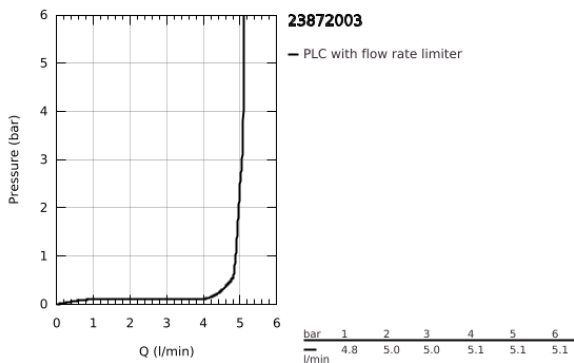

23 872 003 **GROHE PLUS SINGLE-LEVER BASIN MIXER 1/2"**  
**M-SIZE**

**PRODUCT DESCRIPTION**

- Colour: chrome
- single hole installation
- metal lever
- GROHE SilkMove 28 mm ceramic cartridge
- with temperature limiter
- GROHE LongLife finish
- GROHE EcoJoy - less water, perfect flow
- maximum flow rate (at 3 bar): 5 l/min
- SpeedClean mousseur
- GROHE AquaGuide adjustable mousseur
- rapid installation system
- swivel spout with easy docking
- swivel area 90°
- smooth body with push-open waste set 1 1/4"
- flexible connection hoses

23 872 003 **GROHE PLUS SINGLE-LEVER BASIN MIXER 1/2"**  
**M-SIZE**

**SPARE PARTS**

- 1: Cartridge (Spare part-nr. 46963000)
- 2: Mousseur (Spare part-nr. 48449000)
- 3: Shank fastening assembly (Spare part-nr. 48384000)
- 4: Waste set with push-open plug (Spare part-nr. 65807000)