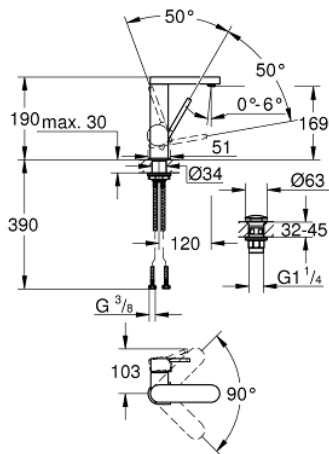

23 872 003 **GROHE PLUS SINGLE-LEVER BASIN MIXER 1/2"**  
**M-SIZE**

**PRODUCT DESCRIPTION**

- Colour: chrome
- single hole installation
- metal lever
- GROHE SilkMove 28 mm ceramic cartridge
- with temperature limiter
- GROHE LongLife finish
- GROHE EcoJoy - less water, perfect flow
- maximum flow rate (at 3 bar): 5 l/min
- SpeedClean mousseur
- GROHE AquaGuide adjustable mousseur
- rapid installation system
- swivel spout with easy docking
- swivel area 90°
- smooth body with push-open waste set 1 1/4"
- flexible connection hoses

23 872 003 **GROHE PLUS SINGLE-LEVER BASIN MIXER 1/2"**  
**M-SIZE**

**SPARE PARTS**

- 1: Cartridge (Spare part-nr. 46963000)
- 2: Mousseur (Spare part-nr. 48449000)
- 3: Shank fastening assembly (Spare part-nr. 48384000)
- 4: Waste set with push-open plug (Spare part-nr. 65807000)