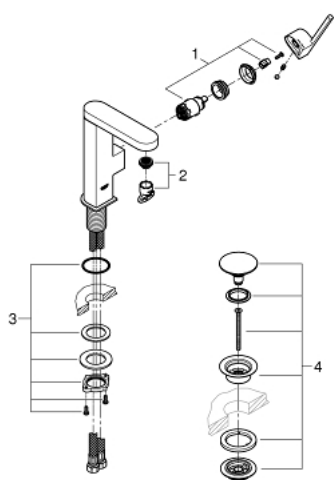

23 872 003 **GROHE PLUS SINGLE-LEVER BASIN MIXER 1/2"**  
**M-SIZE**

**PRODUCT DESCRIPTION**

- Colour: chrome
- single hole installation
- metal lever
- GROHE SilkMove 28 mm ceramic cartridge
- with temperature limiter
- GROHE LongLife finish
- GROHE EcoJoy - less water, perfect flow
- maximum flow rate (at 3 bar): 5 l/min
- SpeedClean mousseur
- GROHE AquaGuide adjustable mousseur
- rapid installation system
- swivel spout with easy docking
- swivel area 90°
- smooth body with push-open waste set 1 1/4"
- flexible connection hoses

23 872 003 **GROHE PLUS SINGLE-LEVER BASIN MIXER 1/2"**  
**M-SIZE**

**SPARE PARTS**

- 1: Cartridge (Spare part-nr. 46963000)
- 2: Mousseur (Spare part-nr. 48449000)
- 3: Shank fastening assembly (Spare part-nr. 48384000)
- 4: Waste set with push-open plug (Spare part-nr. 65807000)