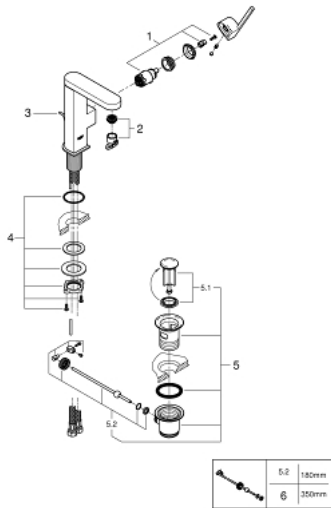

23 871 DC3 **GROHE PLUS SINGLE-LEVER BASIN MIXER 1/2"**
M-SIZE

PRODUCT DESCRIPTION

- Colour: supersteel
- single hole installation
- metal lever
- GROHE SilkMove 28 mm ceramic cartridge
- with temperature limiter
- GROHE LongLife finish
- GROHE EcoJoy - less water, perfect flow
- maximum flow rate (at 3 bar): 5 l/min
- SpeedClean mousseur
- GROHE AquaGuide adjustable mousseur
- rapid installation system
- swivel spout with easy docking
- swivel area 90°
- pop-up waste set 1 1/4"
- flexible connection hoses

23 871 DC3 GROHE PLUS SINGLE-LEVER BASIN MIXER 1/2" M-SIZE

SPARE PARTS

- 1: Cartridge (Spare part-nr. 46963000)
 - 2: Mousseur (Spare part-nr. 48449000)
 - 3: Pop-up rod (Spare part-nr. 46739EN0)
 - 4: Shank fastening assembly (Spare part-nr. 48384000)
 - 5: Waste set 1 1/4" (Spare part-nr. 28910DC0)
 - 5.1: Plug (Spare part-nr. 07182DC0)
 - 5.2: Eccentric rod (Spare part-nr. 07052000)
 - 6: Eccentric rod (Spare part-nr. 07341000)*
- * Optional accessories