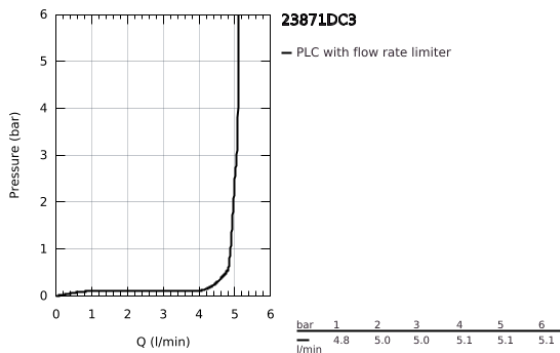

23 871 DC3 **GROHE PLUS SINGLE-LEVER BASIN MIXER 1/2"**
M-SIZE

PRODUCT DESCRIPTION

- Colour: supersteel
- single hole installation
- metal lever
- GROHE SilkMove 28 mm ceramic cartridge
- with temperature limiter
- GROHE LongLife finish
- GROHE EcoJoy - less water, perfect flow
- maximum flow rate (at 3 bar): 5 l/min
- SpeedClean mousseur
- GROHE AquaGuide adjustable mousseur
- rapid installation system
- swivel spout with easy docking
- swivel area 90°
- pop-up waste set 1 1/4"
- flexible connection hoses

23 871 DC3 GROHE PLUS SINGLE-LEVER BASIN MIXER 1/2" M-SIZE

SPARE PARTS

- 1: Cartridge (Spare part-nr. 46963000)
 - 2: Mousseur (Spare part-nr. 48449000)
 - 3: Pop-up rod (Spare part-nr. 46739EN0)
 - 4: Shank fastening assembly (Spare part-nr. 48384000)
 - 5: Waste set 1 1/4" (Spare part-nr. 28910DC0)
 - 5.1: Plug (Spare part-nr. 07182DC0)
 - 5.2: Eccentric rod (Spare part-nr. 07052000)
 - 6: Eccentric rod (Spare part-nr. 07341000)*
- * Optional accessories