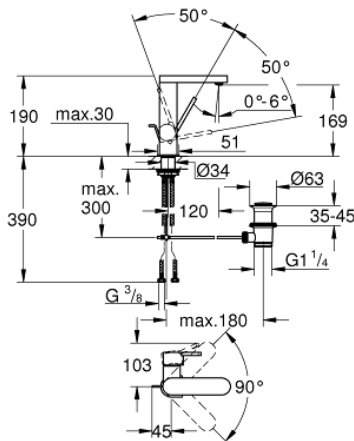

23 871 DC3 **GROHE PLUS SINGLE-LEVER BASIN MIXER 1/2"**
M-SIZE

PRODUCT DESCRIPTION

- Colour: supersteel
- single hole installation
- metal lever
- GROHE SilkMove 28 mm ceramic cartridge
- with temperature limiter
- GROHE LongLife finish
- GROHE EcoJoy - less water, perfect flow
- maximum flow rate (at 3 bar): 5 l/min
- SpeedClean mousseur
- GROHE AquaGuide adjustable mousseur
- rapid installation system
- swivel spout with easy docking
- swivel area 90°
- pop-up waste set 1 1/4"
- flexible connection hoses

23 871 DC3 GROHE PLUS SINGLE-LEVER BASIN MIXER 1/2" M-SIZE

SPARE PARTS

- 1: Cartridge (Spare part-nr. 46963000)
 - 2: Mousseur (Spare part-nr. 48449000)
 - 3: Pop-up rod (Spare part-nr. 46739EN0)
 - 4: Shank fastening assembly (Spare part-nr. 48384000)
 - 5: Waste set 1 1/4" (Spare part-nr. 28910DC0)
 - 5.1: Plug (Spare part-nr. 07182DC0)
 - 5.2: Eccentric rod (Spare part-nr. 07052000)
 - 6: Eccentric rod (Spare part-nr. 07341000)*
- * Optional accessories