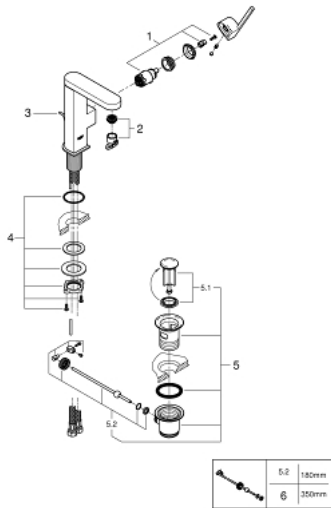

## 23 871 AL3 GROHE PLUS SINGLE-LEVER BASIN MIXER 1/2" M-SIZE

### PRODUCT DESCRIPTION

- Colour: brushed hard graphite
- single hole installation
- metal lever
- GROHE SilkMove 28 mm ceramic cartridge
- with temperature limiter
- GROHE LongLife finish
- GROHE EcoJoy - less water, perfect flow
- maximum flow rate (at 3 bar): 5 l/min
- SpeedClean mousseur
- GROHE AquaGuide adjustable mousseur
- rapid installation system
- swivel spout with easy docking
- swivel area 90°
- pop-up waste set 1 1/4"
- flexible connection hoses

### SPARE PARTS

- 1: Cartridge (Spare part-nr. 46963000)
  - 2: Mousseur (Spare part-nr. 48449000)
  - 3: Pop-up rod (Spare part-nr. 46739AL0)
  - 4: Shank fastening assembly (Spare part-nr. 48384000)
  - 5: Waste set 1 1/4" (Spare part-nr. 28910AL0)
  - 5.1: Plug (Spare part-nr. 07182AL0)
  - 5.2: Eccentric rod (Spare part-nr. 07052000)
  - 6: Eccentric rod (Spare part-nr. 07341000)\*
- \* Optional accessories