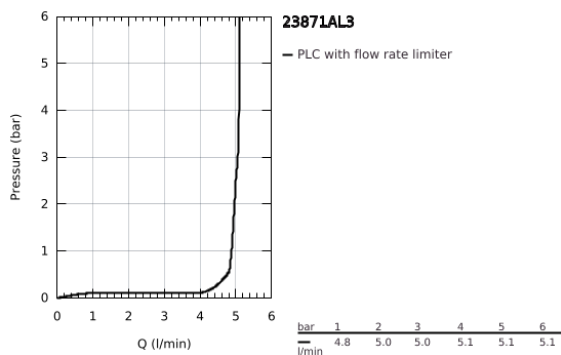

## 23 871 AL3 GROHE PLUS SINGLE-LEVER BASIN MIXER 1/2" M-SIZE

### PRODUCT DESCRIPTION

- Colour: brushed hard graphite
- single hole installation
- metal lever
- GROHE SilkMove 28 mm ceramic cartridge
- with temperature limiter
- GROHE LongLife finish
- GROHE EcoJoy - less water, perfect flow
- maximum flow rate (at 3 bar): 5 l/min
- SpeedClean mousseur
- GROHE AquaGuide adjustable mousseur
- rapid installation system
- swivel spout with easy docking
- swivel area 90°
- pop-up waste set 1 1/4"
- flexible connection hoses