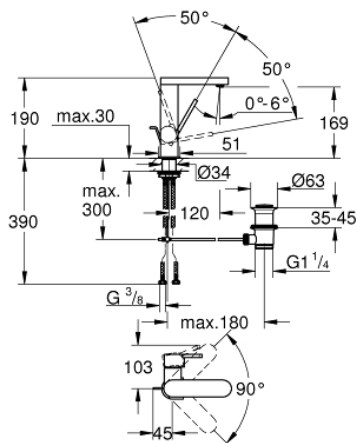

## 23 871 AL3 GROHE PLUS SINGLE-LEVER BASIN MIXER 1/2" M-SIZE

### PRODUCT DESCRIPTION

- Colour: brushed hard graphite
- single hole installation
- metal lever
- GROHE SilkMove 28 mm ceramic cartridge
- with temperature limiter
- GROHE LongLife finish
- GROHE EcoJoy - less water, perfect flow
- maximum flow rate (at 3 bar): 5 l/min
- SpeedClean mousseur
- GROHE AquaGuide adjustable mousseur
- rapid installation system
- swivel spout with easy docking
- swivel area 90°
- pop-up waste set 1 1/4"
- flexible connection hoses

### SPARE PARTS

- 1: Cartridge (Spare part-nr. 46963000)
  - 2: Mousseur (Spare part-nr. 48449000)
  - 3: Pop-up rod (Spare part-nr. 46739AL0)
  - 4: Shank fastening assembly (Spare part-nr. 48384000)
  - 5: Waste set 1 1/4" (Spare part-nr. 28910AL0)
  - 5.1: Plug (Spare part-nr. 07182AL0)
  - 5.2: Eccentric rod (Spare part-nr. 07052000)
  - 6: Eccentric rod (Spare part-nr. 07341000)\*
- \* Optional accessories