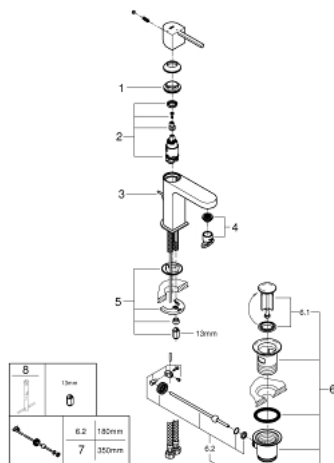

23 870 003 **GROHE PLUS SINGLE-LEVER BASIN MIXER 1/2"**
S-SIZE

PRODUCT DESCRIPTION

- Colour: chrome
- single hole installation
- metal lever
- GROHE SilkMove 28 mm ceramic cartridge
- EcoMode - cold water flow in mid-lever position saves energy
- with temperature limiter
- GROHE LongLife finish
- GROHE EcoJoy - less water, perfect flow
- maximum flow rate (at 3 bar): 5 l/min
- GROHE AquaGuide adjustable mousseur
- GROHE Quickfix Plus installation system
- pop-up waste set 1 1/4"
- flexible connection hoses

23 870 003 **GROHE PLUS SINGLE-LEVER BASIN MIXER 1/2"**
S-SIZE

SPARE PARTS

- 1: Fitting ring (Spare part-nr. 07419000)
 - 2: Cartridge (Spare part-nr. 46580000)
 - 3: Pop-up rod (Spare part-nr. 46739000)
 - 4: Mousseur (Spare part-nr. 48449000)
 - 5: Shank mounting kit (Spare part-nr. 46645000)
 - 6: Waste set 1 1/4" (Spare part-nr. 28910000)
 - 6.1: Plug (Spare part-nr. 07182000)
 - 6.2: Eccentric rod (Spare part-nr. 07052000)
 - 7: Eccentric rod (Spare part-nr. 07341000)*
 - 8: Mounting wrench (Spare part-nr. 19017000)*
- * Optional accessories