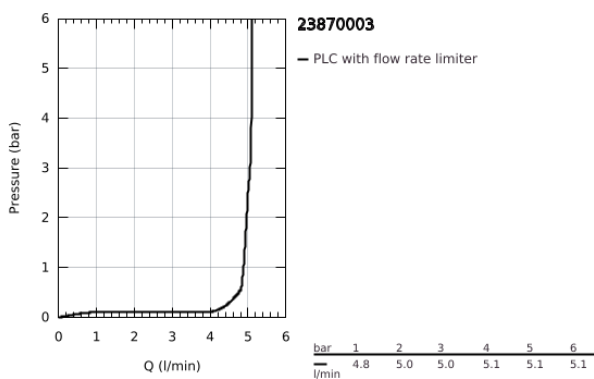

23 870 003 **GROHE PLUS SINGLE-LEVER BASIN MIXER 1/2"**
S-SIZE

PRODUCT DESCRIPTION

- Colour: chrome
- single hole installation
- metal lever
- GROHE SilkMove 28 mm ceramic cartridge
- EcoMode - cold water flow in mid-lever position saves energy
- with temperature limiter
- GROHE LongLife finish
- GROHE EcoJoy - less water, perfect flow
- maximum flow rate (at 3 bar): 5 l/min
- GROHE AquaGuide adjustable mousseur
- GROHE Quickfix Plus installation system
- pop-up waste set 1 1/4"
- flexible connection hoses

23 870 003 **GROHE PLUS SINGLE-LEVER BASIN MIXER 1/2"**
S-SIZE

SPARE PARTS

- 1: Fitting ring (Spare part-nr. 07419000)
 - 2: Cartridge (Spare part-nr. 46580000)
 - 3: Pop-up rod (Spare part-nr. 46739000)
 - 4: Mousseur (Spare part-nr. 48449000)
 - 5: Shank mounting kit (Spare part-nr. 46645000)
 - 6: Waste set 1 1/4" (Spare part-nr. 28910000)
 - 6.1: Plug (Spare part-nr. 07182000)
 - 6.2: Eccentric rod (Spare part-nr. 07052000)
 - 7: Eccentric rod (Spare part-nr. 07341000)*
 - 8: Mounting wrench (Spare part-nr. 19017000)*
- * Optional accessories