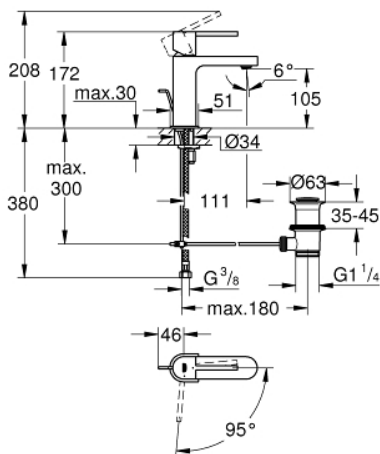

23 870 003 **GROHE PLUS SINGLE-LEVER BASIN MIXER 1/2"**
S-SIZE

PRODUCT DESCRIPTION

- Colour: chrome
- single hole installation
- metal lever
- GROHE SilkMove 28 mm ceramic cartridge
- EcoMode - cold water flow in mid-lever position saves energy
- with temperature limiter
- GROHE LongLife finish
- GROHE EcoJoy - less water, perfect flow
- maximum flow rate (at 3 bar): 5 l/min
- GROHE AquaGuide adjustable mousseur
- GROHE Quickfix Plus installation system
- pop-up waste set 1 1/4"
- flexible connection hoses

23 870 003 **GROHE PLUS SINGLE-LEVER BASIN MIXER 1/2"**
S-SIZE

SPARE PARTS

- 1: Fitting ring (Spare part-nr. 07419000)
 - 2: Cartridge (Spare part-nr. 46580000)
 - 3: Pop-up rod (Spare part-nr. 46739000)
 - 4: Mousseur (Spare part-nr. 48449000)
 - 5: Shank mounting kit (Spare part-nr. 46645000)
 - 6: Waste set 1 1/4" (Spare part-nr. 28910000)
 - 6.1: Plug (Spare part-nr. 07182000)
 - 6.2: Eccentric rod (Spare part-nr. 07052000)
 - 7: Eccentric rod (Spare part-nr. 07341000)*
 - 8: Mounting wrench (Spare part-nr. 19017000)*
- * Optional accessories