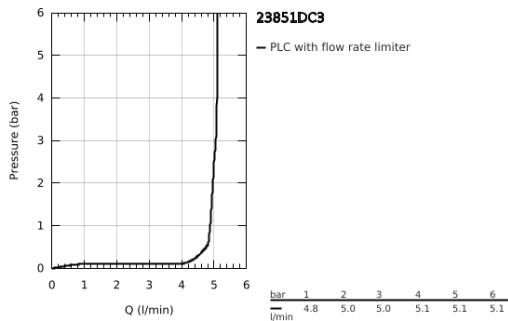

23 851 DC3 GROHE PLUS SINGLE-LEVER BASIN MIXER 1/2" L-SIZE

PRODUCT DESCRIPTION

- Colour: supersteel
- single hole installation
- metal lever
- GROHE SilkMove 28 mm ceramic cartridge
- with temperature limiter
- GROHE LongLife finish
- GROHE EcoJoy - less water, perfect flow
- maximum flow rate (at 3 bar): 5 l/min
- SpeedClean mousseur
- GROHE AquaGuide adjustable mousseur
- rapid installation system
- swivel spout with easy docking
- swivel area 90°
- pop-up waste set 1 1/4"
- flexible connection hoses

23 851 DC3 GROHE PLUS SINGLE-LEVER BASIN MIXER 1/2" L-SIZE

SPARE PARTS

- 1: Cartridge (Spare part-nr. 46963000)
 - 2: Mousseur (Spare part-nr. 48449000)
 - 3: Pop-up rod (Spare part-nr. 46739EN0)
 - 4: Shank fastening assembly (Spare part-nr. 48384000)
 - 5: Waste set 1 1/4" (Spare part-nr. 28910DC0)
 - 5.1: Plug (Spare part-nr. 07182DC0)
 - 5.2: Eccentric rod (Spare part-nr. 07052000)
 - 6: Eccentric rod (Spare part-nr. 07341000)*
- * Optional accessories