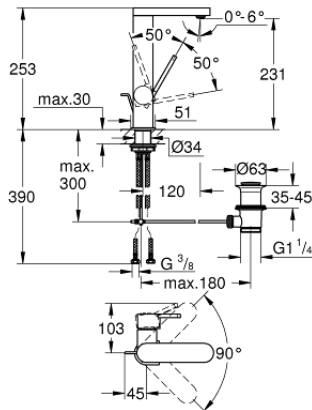

23 851 DC3 GROHE PLUS SINGLE-LEVER BASIN MIXER 1/2" L-SIZE

PRODUCT DESCRIPTION

- Colour: supersteel
- single hole installation
- metal lever
- GROHE SilkMove 28 mm ceramic cartridge
- with temperature limiter
- GROHE LongLife finish
- GROHE EcoJoy - less water, perfect flow
- maximum flow rate (at 3 bar): 5 l/min
- SpeedClean mousseur
- GROHE AquaGuide adjustable mousseur
- rapid installation system
- swivel spout with easy docking
- swivel area 90°
- pop-up waste set 1 1/4"
- flexible connection hoses

23 851 DC3 GROHE PLUS SINGLE-LEVER BASIN MIXER 1/2" L-SIZE

SPARE PARTS

- 1: Cartridge (Spare part-nr. 46963000)
 - 2: Mousseur (Spare part-nr. 48449000)
 - 3: Pop-up rod (Spare part-nr. 46739EN0)
 - 4: Shank fastening assembly (Spare part-nr. 48384000)
 - 5: Waste set 1 1/4" (Spare part-nr. 28910DC0)
 - 5.1: Plug (Spare part-nr. 07182DC0)
 - 5.2: Eccentric rod (Spare part-nr. 07052000)
 - 6: Eccentric rod (Spare part-nr. 07341000)*
- * Optional accessories