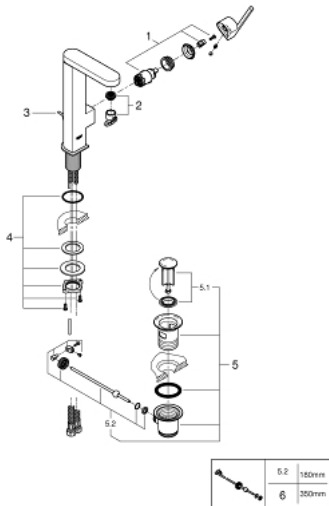

23 851 DC3 GROHE PLUS SINGLE-LEVER BASIN MIXER 1/2" L-SIZE

PRODUCT DESCRIPTION

- Colour: supersteel
- single hole installation
- metal lever
- GROHE SilkMove 28 mm ceramic cartridge
- with temperature limiter
- GROHE LongLife finish
- GROHE EcoJoy - less water, perfect flow
- maximum flow rate (at 3 bar): 5 l/min
- SpeedClean mousseur
- GROHE AquaGuide adjustable mousseur
- rapid installation system
- swivel spout with easy docking
- swivel area 90°
- pop-up waste set 1 1/4"
- flexible connection hoses

23 851 DC3 GROHE PLUS SINGLE-LEVER BASIN MIXER 1/2" L-SIZE

SPARE PARTS

- 1: Cartridge (Spare part-nr. 46963000)
 - 2: Mousseur (Spare part-nr. 48449000)
 - 3: Pop-up rod (Spare part-nr. 46739EN0)
 - 4: Shank fastening assembly (Spare part-nr. 48384000)
 - 5: Waste set 1 1/4" (Spare part-nr. 28910DC0)
 - 5.1: Plug (Spare part-nr. 07182DC0)
 - 5.2: Eccentric rod (Spare part-nr. 07052000)
 - 6: Eccentric rod (Spare part-nr. 07341000)*
- * Optional accessories