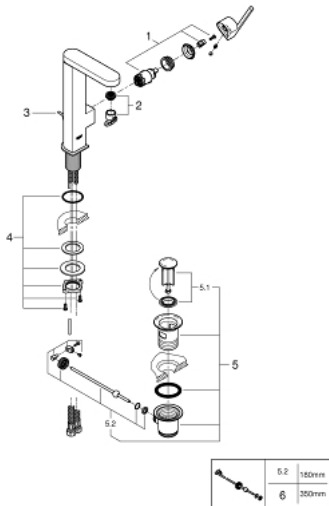

23 851 AL3 GROHE PLUS SINGLE-LEVER BASIN MIXER 1/2" L-SIZE

PRODUCT DESCRIPTION

- Colour: brushed hard graphite
- single hole installation
- metal lever
- GROHE SilkMove 28 mm ceramic cartridge
- with temperature limiter
- GROHE LongLife finish
- GROHE EcoJoy - less water, perfect flow
- maximum flow rate (at 3 bar): 5 l/min
- SpeedClean mousseur
- GROHE AquaGuide adjustable mousseur
- rapid installation system
- swivel spout with easy docking
- swivel area 90°
- pop-up waste set 1 1/4"
- flexible connection hoses

23 851 AL3 GROHE PLUS SINGLE-LEVER BASIN MIXER 1/2" L-SIZE

SPARE PARTS

- 1: Cartridge (Spare part-nr. 46963000)
 - 2: Mousseur (Spare part-nr. 48449000)
 - 3: Pop-up rod (Spare part-nr. 46739AL0)
 - 4: Shank fastening assembly (Spare part-nr. 48384000)
 - 5: Waste set 1 1/4" (Spare part-nr. 28910AL0)
 - 5.1: Plug (Spare part-nr. 07182AL0)
 - 5.2: Eccentric rod (Spare part-nr. 07052000)
 - 6: Eccentric rod (Spare part-nr. 07341000)*
- * Optional accessories