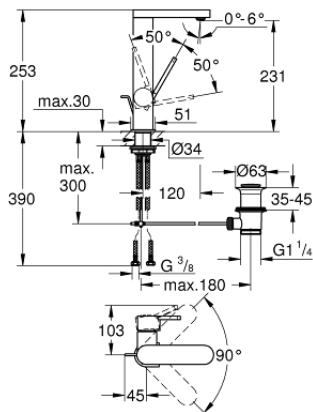

23 851 AL3 GROHE PLUS SINGLE-LEVER BASIN MIXER 1/2" L-SIZE

PRODUCT DESCRIPTION

- Colour: brushed hard graphite
- single hole installation
- metal lever
- GROHE SilkMove 28 mm ceramic cartridge
- with temperature limiter
- GROHE LongLife finish
- GROHE EcoJoy - less water, perfect flow
- maximum flow rate (at 3 bar): 5 l/min
- SpeedClean mousseur
- GROHE AquaGuide adjustable mousseur
- rapid installation system
- swivel spout with easy docking
- swivel area 90°
- pop-up waste set 1 1/4"
- flexible connection hoses

23 851 AL3 GROHE PLUS SINGLE-LEVER BASIN MIXER 1/2" L-SIZE

SPARE PARTS

- 1: Cartridge (Spare part-nr. 46963000)
 - 2: Mousseur (Spare part-nr. 48449000)
 - 3: Pop-up rod (Spare part-nr. 46739AL0)
 - 4: Shank fastening assembly (Spare part-nr. 48384000)
 - 5: Waste set 1 1/4" (Spare part-nr. 28910AL0)
 - 5.1: Plug (Spare part-nr. 07182AL0)
 - 5.2: Eccentric rod (Spare part-nr. 07052000)
 - 6: Eccentric rod (Spare part-nr. 07341000)*
- * Optional accessories