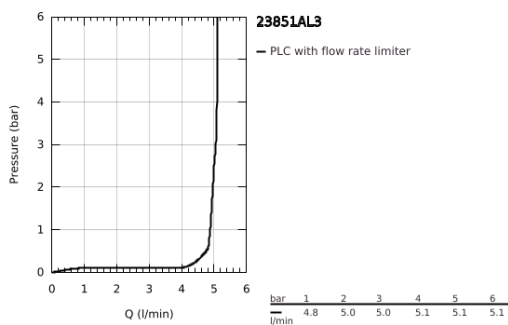

23 851 AL3 GROHE PLUS SINGLE-LEVER BASIN MIXER 1/2" L-SIZE

PRODUCT DESCRIPTION

- Colour: brushed hard graphite
- single hole installation
- metal lever
- GROHE SilkMove 28 mm ceramic cartridge
- with temperature limiter
- GROHE LongLife finish
- GROHE EcoJoy - less water, perfect flow
- maximum flow rate (at 3 bar): 5 l/min
- SpeedClean mousseur
- GROHE AquaGuide adjustable mousseur
- rapid installation system
- swivel spout with easy docking
- swivel area 90°
- pop-up waste set 1 1/4"
- flexible connection hoses

23 851 AL3 GROHE PLUS SINGLE-LEVER BASIN MIXER 1/2" L-SIZE

SPARE PARTS

- 1: Cartridge (Spare part-nr. 46963000)
 - 2: Mousseur (Spare part-nr. 48449000)
 - 3: Pop-up rod (Spare part-nr. 46739AL0)
 - 4: Shank fastening assembly (Spare part-nr. 48384000)
 - 5: Waste set 1 1/4" (Spare part-nr. 28910AL0)
 - 5.1: Plug (Spare part-nr. 07182AL0)
 - 5.2: Eccentric rod (Spare part-nr. 07052000)
 - 6: Eccentric rod (Spare part-nr. 07341000)*
- * Optional accessories