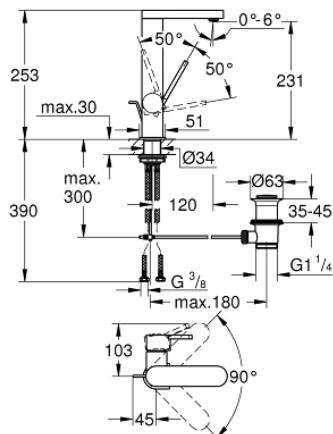

## 23 851 003 GROHE PLUS SINGLE-LEVER BASIN MIXER 1/2" L-SIZE

### PRODUCT DESCRIPTION

- Colour: chrome
- single hole installation
- metal lever
- GROHE SilkMove 28 mm ceramic cartridge
- with temperature limiter
- GROHE LongLife finish
- GROHE EcoJoy - less water, perfect flow
- maximum flow rate (at 3 bar): 5 l/min
- SpeedClean mousseur
- GROHE AquaGuide adjustable mousseur
- rapid installation system
- swivel spout with easy docking
- swivel area 90°
- pop-up waste set 1 1/4"
- flexible connection hoses

23 851 003 **GROHE PLUS SINGLE-LEVER BASIN MIXER 1/2" L-SIZE**

**SPARE PARTS**

- 1: Cartridge (Spare part-nr. 46963000)
  - 2: Mousseur (Spare part-nr. 48449000)
  - 3: Pop-up rod (Spare part-nr. 46739000)
  - 4: Shank fastening assembly (Spare part-nr. 48384000)
  - 5: Waste set 1 1/4" (Spare part-nr. 28910000)
  - 5.1: Plug (Spare part-nr. 07182000)
  - 5.2: Eccentric rod (Spare part-nr. 07052000)
  - 6: Eccentric rod (Spare part-nr. 07341000)\*
- \* Optional accessories