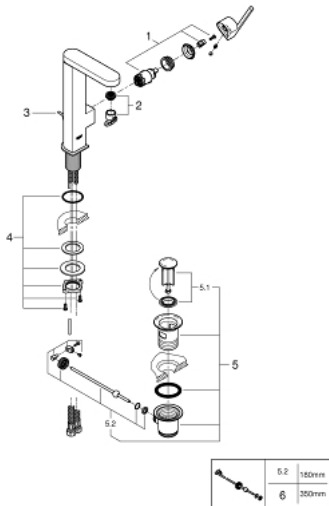

## 23 851 003 GROHE PLUS SINGLE-LEVER BASIN MIXER 1/2" L-SIZE

### PRODUCT DESCRIPTION

- Colour: chrome
- single hole installation
- metal lever
- GROHE SilkMove 28 mm ceramic cartridge
- with temperature limiter
- GROHE LongLife finish
- GROHE EcoJoy - less water, perfect flow
- maximum flow rate (at 3 bar): 5 l/min
- SpeedClean mousseur
- GROHE AquaGuide adjustable mousseur
- rapid installation system
- swivel spout with easy docking
- swivel area 90°
- pop-up waste set 1 1/4"
- flexible connection hoses

23 851 003 **GROHE PLUS SINGLE-LEVER BASIN MIXER 1/2" L-SIZE**

**SPARE PARTS**

- 1: Cartridge (Spare part-nr. 46963000)
  - 2: Mousseur (Spare part-nr. 48449000)
  - 3: Pop-up rod (Spare part-nr. 46739000)
  - 4: Shank fastening assembly (Spare part-nr. 48384000)
  - 5: Waste set 1 1/4" (Spare part-nr. 28910000)
  - 5.1: Plug (Spare part-nr. 07182000)
  - 5.2: Eccentric rod (Spare part-nr. 07052000)
  - 6: Eccentric rod (Spare part-nr. 07341000)\*
- \* Optional accessories