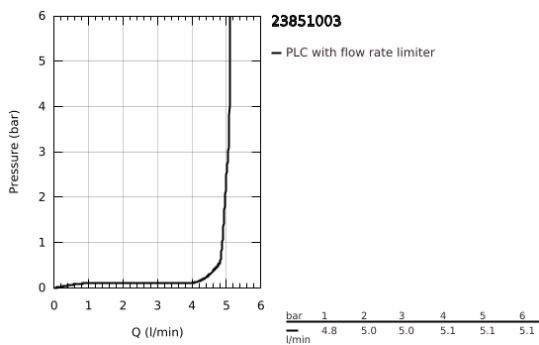

## 23 851 003 GROHE PLUS SINGLE-LEVER BASIN MIXER 1/2" L-SIZE

### PRODUCT DESCRIPTION

- Colour: chrome
- single hole installation
- metal lever
- GROHE SilkMove 28 mm ceramic cartridge
- with temperature limiter
- GROHE LongLife finish
- GROHE EcoJoy - less water, perfect flow
- maximum flow rate (at 3 bar): 5 l/min
- SpeedClean mousseur
- GROHE AquaGuide adjustable mousseur
- rapid installation system
- swivel spout with easy docking
- swivel area 90°
- pop-up waste set 1 1/4"
- flexible connection hoses

23 851 003 **GROHE PLUS SINGLE-LEVER BASIN MIXER 1/2" L-SIZE**

**SPARE PARTS**

- 1: Cartridge (Spare part-nr. 46963000)
  - 2: Mousseur (Spare part-nr. 48449000)
  - 3: Pop-up rod (Spare part-nr. 46739000)
  - 4: Shank fastening assembly (Spare part-nr. 48384000)
  - 5: Waste set 1 1/4" (Spare part-nr. 28910000)
  - 5.1: Plug (Spare part-nr. 07182000)
  - 5.2: Eccentric rod (Spare part-nr. 07052000)
  - 6: Eccentric rod (Spare part-nr. 07341000)\*
- \* Optional accessories