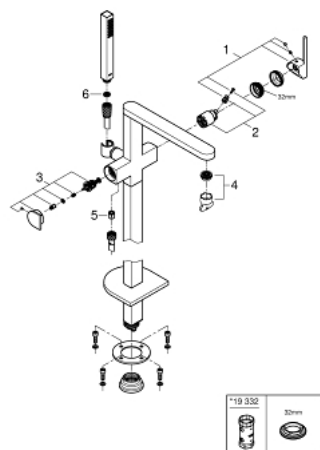

23 846 DC3 GROHE PLUS SINGLE-LEVER BATH MIXER 1/2", FLOOR MOUNTED

PRODUCT DESCRIPTION

- Colour: supersteel
- for use with rough-in set 45 984 001
- without roughing-in-set
- GROHE SilkMove 35 mm ceramic cartridge
- with temperature limiter
- GROHE LongLife finish
- automatic diverter: bath/shower
- spout with laminar mousseur
- projection 282 mm
- integrated non-return valve in the shower outlet
- with shower holder
- hand shower Euphoria Cube 6.6 l/min
- Silverflex shower hose 1.250 mm (28 362)
- protected against backflow
- minimum pressure 1.0 bar

23 846 DC3 GROHE PLUS SINGLE-LEVER BATH MIXER 1/2", FLOOR MOUNTED

SPARE PARTS

- 1: Lever (Spare part-nr. 48450DC0)
 - 2: Cartridge (Spare part-nr. 46374000)
 - 3: Diverter (Spare part-nr. 48451DC0)
 - 4: Mousseur (Spare part-nr. 48009000)
 - 5: Non-return valve (Spare part-nr. 08565000)
 - 6: Dirt strainer (Spare part-nr. 0700200M)
 - 7: Socket Spanner (Spare part-nr. 19332000)*
- * Optional accessories