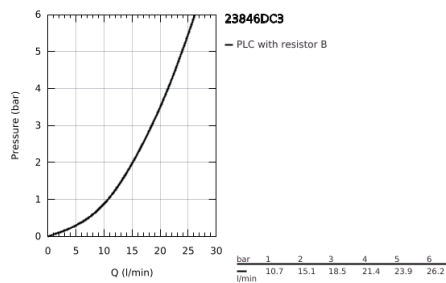

23 846 DC3 GROHE PLUS SINGLE-LEVER BATH MIXER 1/2", FLOOR MOUNTED

PRODUCT DESCRIPTION

- Colour: supersteel
- for use with rough-in set 45 984 001
- without roughing-in-set
- GROHE SilkMove 35 mm ceramic cartridge
- with temperature limiter
- GROHE LongLife finish
- automatic diverter: bath/shower
- spout with laminar mousseur
- projection 282 mm
- integrated non-return valve in the shower outlet
- with shower holder
- hand shower Euphoria Cube 6.6 l/min
- Silverflex shower hose 1.250 mm (28 362)
- protected against backflow
- minimum pressure 1.0 bar

23 846 DC3 GROHE PLUS SINGLE-LEVER BATH MIXER 1/2", FLOOR MOUNTED

SPARE PARTS

- 1: Lever (Spare part-nr. 48450DC0)
 - 2: Cartridge (Spare part-nr. 46374000)
 - 3: Diverter (Spare part-nr. 48451DC0)
 - 4: Mousseur (Spare part-nr. 48009000)
 - 5: Non-return valve (Spare part-nr. 08565000)
 - 6: Dirt strainer (Spare part-nr. 0700200M)
 - 7: Socket Spanner (Spare part-nr. 19332000)*
- * Optional accessories