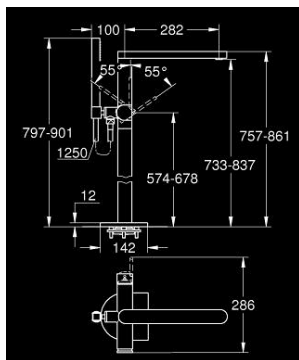

23 846 DC3 GROHE PLUS SINGLE-LEVER BATH MIXER 1/2", FLOOR MOUNTED

PRODUCT DESCRIPTION

- Colour: supersteel
- for use with rough-in set 45 984 001
- without roughing-in-set
- GROHE SilkMove 35 mm ceramic cartridge
- with temperature limiter
- GROHE LongLife finish
- automatic diverter: bath/shower
- spout with laminar mousseur
- projection 282 mm
- integrated non-return valve in the shower outlet
- with shower holder
- hand shower Euphoria Cube 6.6 l/min
- Silverflex shower hose 1.250 mm (28 362)
- protected against backflow
- minimum pressure 1.0 bar

23 846 DC3 GROHE PLUS SINGLE-LEVER BATH MIXER 1/2", FLOOR MOUNTED

SPARE PARTS

- 1: Lever (Spare part-nr. 48450DC0)
 - 2: Cartridge (Spare part-nr. 46374000)
 - 3: Diverter (Spare part-nr. 48451DC0)
 - 4: Mousseur (Spare part-nr. 48009000)
 - 5: Non-return valve (Spare part-nr. 08565000)
 - 6: Dirt strainer (Spare part-nr. 0700200M)
 - 7: Socket Spanner (Spare part-nr. 19332000)*
- * Optional accessories