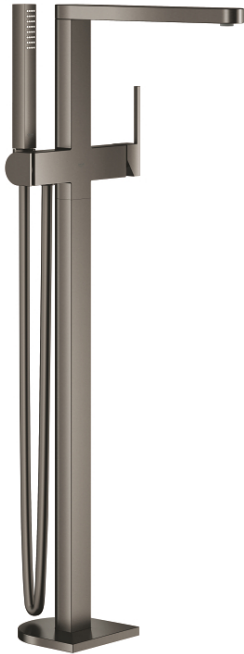

23 846 AL3 GROHE PLUS SINGLE-LEVER BATH MIXER 1/2", FLOOR MOUNTED

PRODUCT DESCRIPTION

- Colour: brushed hard graphite
- for use with rough-in set 45 984 001
- without roughing-in-set
- GROHE SilkMove 35 mm ceramic cartridge
- with temperature limiter
- GROHE LongLife finish
- automatic diverter: bath/shower
- spout with laminar mousseur
- projection 282 mm
- integrated non-return valve in the shower outlet
- with shower holder
- hand shower Euphoria Cube 6.6 l/min
- Silverflex shower hose 1.250 mm (28 362)
- protected against backflow
- minimum pressure 1.0 bar

23 846 AL3 GROHE PLUS SINGLE-LEVER BATH MIXER 1/2", FLOOR MOUNTED

SPARE PARTS

- 1: Lever (Spare part-nr. 48450AL0)
 - 2: Cartridge (Spare part-nr. 46374000)
 - 3: Diverter (Spare part-nr. 48451AL0)
 - 4: Mousseur (Spare part-nr. 48009000)
 - 5: Non-return valve (Spare part-nr. 08565000)
 - 6: Dirt strainer (Spare part-nr. 0700200M)
 - 7: Socket Spanner (Spare part-nr. 19332000)*
- * Optional accessories