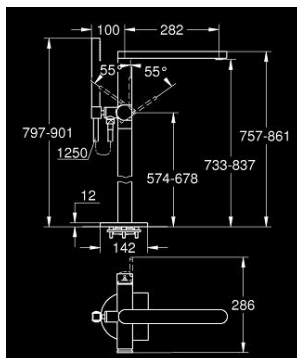

23 846 AL3 GROHE PLUS SINGLE-LEVER BATH MIXER 1/2", FLOOR MOUNTED

PRODUCT DESCRIPTION

- Colour: brushed hard graphite
- for use with rough-in set 45 984 001
- without roughing-in-set
- GROHE SilkMove 35 mm ceramic cartridge
- with temperature limiter
- GROHE LongLife finish
- automatic diverter: bath/shower
- spout with laminar mousseur
- projection 282 mm
- integrated non-return valve in the shower outlet
- with shower holder
- hand shower Euphoria Cube 6.6 l/min
- Silverflex shower hose 1.250 mm (28 362)
- protected against backflow
- minimum pressure 1.0 bar

23 846 AL3 GROHE PLUS SINGLE-LEVER BATH MIXER 1/2", FLOOR MOUNTED

SPARE PARTS

- 1: Lever (Spare part-nr. 48450AL0)
 - 2: Cartridge (Spare part-nr. 46374000)
 - 3: Diverter (Spare part-nr. 48451AL0)
 - 4: Mousseur (Spare part-nr. 48009000)
 - 5: Non-return valve (Spare part-nr. 08565000)
 - 6: Dirt strainer (Spare part-nr. 0700200M)
 - 7: Socket Spanner (Spare part-nr. 19332000)*
- * Optional accessories