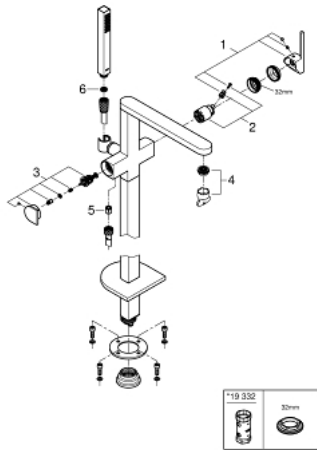

23 846 AL3 GROHE PLUS SINGLE-LEVER BATH MIXER 1/2", FLOOR MOUNTED

PRODUCT DESCRIPTION

- Colour: brushed hard graphite
- for use with rough-in set 45 984 001
- without roughing-in-set
- GROHE SilkMove 35 mm ceramic cartridge
- with temperature limiter
- GROHE LongLife finish
- automatic diverter: bath/shower
- spout with laminar mousseur
- projection 282 mm
- integrated non-return valve in the shower outlet
- with shower holder
- hand shower Euphoria Cube 6.6 l/min
- Silverflex shower hose 1.250 mm (28 362)
- protected against backflow
- minimum pressure 1.0 bar

23 846 AL3 GROHE PLUS SINGLE-LEVER BATH MIXER 1/2", FLOOR MOUNTED

SPARE PARTS

- 1: Lever (Spare part-nr. 48450AL0)
 - 2: Cartridge (Spare part-nr. 46374000)
 - 3: Diverter (Spare part-nr. 48451AL0)
 - 4: Mousseur (Spare part-nr. 48009000)
 - 5: Non-return valve (Spare part-nr. 08565000)
 - 6: Dirt strainer (Spare part-nr. 0700200M)
 - 7: Socket Spanner (Spare part-nr. 19332000)*
- * Optional accessories