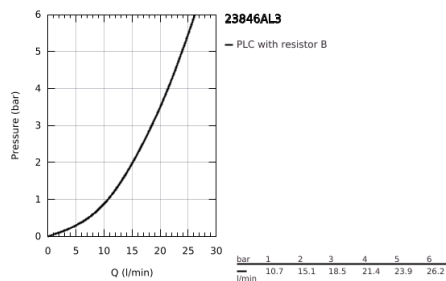

23 846 AL3 GROHE PLUS SINGLE-LEVER BATH MIXER 1/2", FLOOR MOUNTED

PRODUCT DESCRIPTION

- Colour: brushed hard graphite
- for use with rough-in set 45 984 001
- without roughing-in-set
- GROHE SilkMove 35 mm ceramic cartridge
- with temperature limiter
- GROHE LongLife finish
- automatic diverter: bath/shower
- spout with laminar mousseur
- projection 282 mm
- integrated non-return valve in the shower outlet
- with shower holder
- hand shower Euphoria Cube 6.6 l/min
- Silverflex shower hose 1.250 mm (28 362)
- protected against backflow
- minimum pressure 1.0 bar

23 846 AL3 GROHE PLUS SINGLE-LEVER BATH MIXER 1/2", FLOOR MOUNTED

SPARE PARTS

- 1: Lever (Spare part-nr. 48450AL0)
 - 2: Cartridge (Spare part-nr. 46374000)
 - 3: Diverter (Spare part-nr. 48451AL0)
 - 4: Mousseur (Spare part-nr. 48009000)
 - 5: Non-return valve (Spare part-nr. 08565000)
 - 6: Dirt strainer (Spare part-nr. 0700200M)
 - 7: Socket Spanner (Spare part-nr. 19332000)*
- * Optional accessories