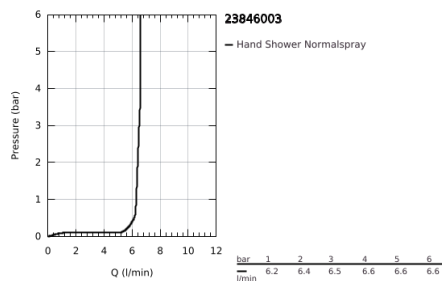

23 846 003 GROHE PLUS SINGLE-LEVER BATH MIXER 1/2", FLOOR MOUNTED

PRODUCT DESCRIPTION

- Colour: chrome
- for use with rough-in set 45 984 001
- without roughing-in-set
- GROHE SilkMove 35 mm ceramic cartridge
- with temperature limiter
- GROHE LongLife finish
- automatic diverter: bath/shower
- spout with laminar mousseur
- projection 282 mm
- integrated non-return valve in the shower outlet
- with shower holder
- hand shower Euphoria Cube 6.6 l/min
- Silverflex shower hose 1.250 mm (28 362)
- protected against backflow
- minimum pressure 1.0 bar

23 846 003 GROHE PLUS SINGLE-LEVER BATH MIXER 1/2", FLOOR MOUNTED

SPARE PARTS

- 1: Lever (Spare part-nr. 48450000)
 - 2: Cartridge (Spare part-nr. 46374000)
 - 3: Diverter (Spare part-nr. 48451000)
 - 4: Mousseur (Spare part-nr. 48009000)
 - 5: Non-return valve (Spare part-nr. 08565000)
 - 6: Dirt strainer (Spare part-nr. 0700200M)
 - 7: Socket Spanner (Spare part-nr. 19332000)*
- * Optional accessories