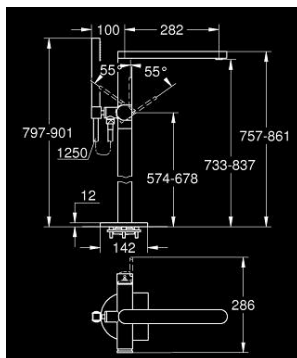

23 846 003 GROHE PLUS SINGLE-LEVER BATH MIXER 1/2", FLOOR MOUNTED

PRODUCT DESCRIPTION

- Colour: chrome
- for use with rough-in set 45 984 001
- without roughing-in-set
- GROHE SilkMove 35 mm ceramic cartridge
- with temperature limiter
- GROHE LongLife finish
- automatic diverter: bath/shower
- spout with laminar mousseur
- projection 282 mm
- integrated non-return valve in the shower outlet
- with shower holder
- hand shower Euphoria Cube 6.6 l/min
- Silverflex shower hose 1.250 mm (28 362)
- protected against backflow
- minimum pressure 1.0 bar

23 846 003 GROHE PLUS SINGLE-LEVER BATH MIXER 1/2", FLOOR MOUNTED

SPARE PARTS

- 1: Lever (Spare part-nr. 48450000)
 - 2: Cartridge (Spare part-nr. 46374000)
 - 3: Diverter (Spare part-nr. 48451000)
 - 4: Mousseur (Spare part-nr. 48009000)
 - 5: Non-return valve (Spare part-nr. 08565000)
 - 6: Dirt strainer (Spare part-nr. 0700200M)
 - 7: Socket Spanner (Spare part-nr. 19332000)*
- * Optional accessories