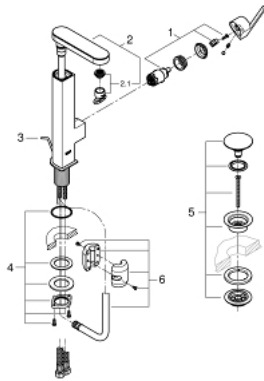

## 23 844 003 GROHE PLUS SINGLE-LEVER BASIN MIXER 1/2" L-SIZE

### PRODUCT DESCRIPTION

- Colour: chrome
- single hole installation
- metal lever
- GROHE SilkMove 28 mm ceramic cartridge
- with temperature limiter
- GROHE LongLife finish
- GROHE EcoJoy - less water, perfect flow
- maximum flow rate (at 3 bar): 5 l/min
- SpeedClean mousseur
- GROHE AquaGuide adjustable mousseur
- rapid installation system
- pull out spout
- Easy Docking Function guarantees easy retraction and smooth docking back to the starting position
- smooth body with push-open waste set 1 1/4"
- flexible connection hoses

### SPARE PARTS

- 1: Cartridge (Spare part-nr. 46963000)
- 2: Pull out shower (Spare part-nr. 48454000)
- 2.1: flow control (Spare part-nr. 1137059990)
- 3: Pop-up rod (Spare part-nr. 46739000)
- 4: Shank fastening assembly (Spare part-nr. 48384000)
- 5: Waste set with push-open plug (Spare part-nr. 65807000)
- 6: Hose for sink mixer with pull-out dual spray or mousseur (Spare part-nr. 48293000)