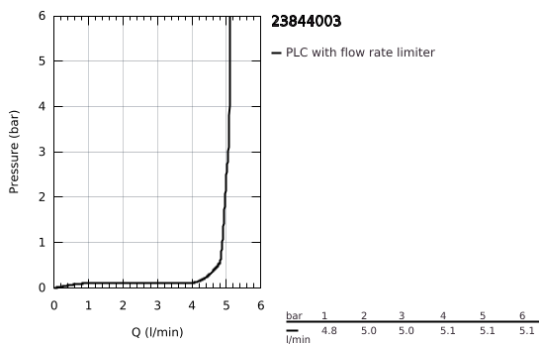

## 23 844 003 GROHE PLUS SINGLE-LEVER BASIN MIXER 1/2" L-SIZE

### PRODUCT DESCRIPTION

- Colour: chrome
- single hole installation
- metal lever
- GROHE SilkMove 28 mm ceramic cartridge
- with temperature limiter
- GROHE LongLife finish
- GROHE EcoJoy - less water, perfect flow
- maximum flow rate (at 3 bar): 5 l/min
- SpeedClean mousseur
- GROHE AquaGuide adjustable mousseur
- rapid installation system
- pull out spout
- Easy Docking Function guarantees easy retraction and smooth docking back to the starting position
- smooth body with push-open waste set 1 1/4"
- flexible connection hoses