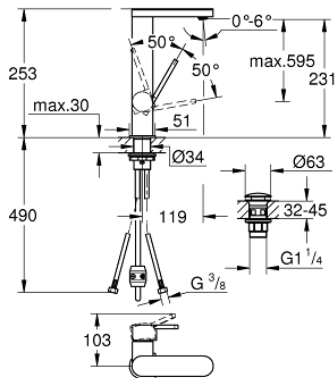

## 23 844 003 GROHE PLUS SINGLE-LEVER BASIN MIXER 1/2" L-SIZE

### PRODUCT DESCRIPTION

- Colour: chrome
- single hole installation
- metal lever
- GROHE SilkMove 28 mm ceramic cartridge
- with temperature limiter
- GROHE LongLife finish
- GROHE EcoJoy - less water, perfect flow
- maximum flow rate (at 3 bar): 5 l/min
- SpeedClean mousseur
- GROHE AquaGuide adjustable mousseur
- rapid installation system
- pull out spout
- Easy Docking Function guarantees easy retraction and smooth docking back to the starting position
- smooth body with push-open waste set 1 1/4"
- flexible connection hoses

### SPARE PARTS

- 1: Cartridge (Spare part-nr. 46963000)
- 2: Pull out shower (Spare part-nr. 48454000)
- 2.1: flow control (Spare part-nr. 1137059990)
- 3: Pop-up rod (Spare part-nr. 46739000)
- 4: Shank fastening assembly (Spare part-nr. 48384000)
- 5: Waste set with push-open plug (Spare part-nr. 65807000)
- 6: Hose for sink mixer with pull-out dual spray or mousseur (Spare part-nr. 48293000)