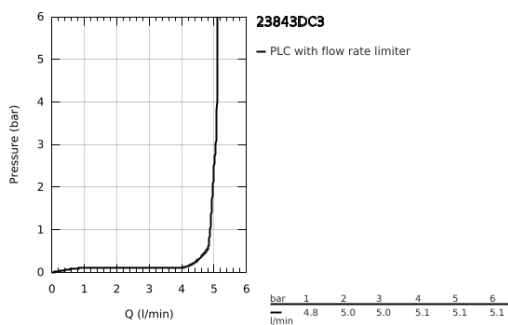

23 843 DC3 GROHE PLUS SINGLE-LEVER BASIN MIXER 1/2" L-SIZE

PRODUCT DESCRIPTION

- Colour: supersteel
- single hole installation
- metal lever
- GROHE SilkMove 28 mm ceramic cartridge
- with temperature limiter
- GROHE LongLife finish
- GROHE EcoJoy - less water, perfect flow
- maximum flow rate (at 3 bar): 5 l/min
- SpeedClean mousseur
- GROHE AquaGuide adjustable mousseur
- rapid installation system
- pull out spout
- Easy Docking Function guarantees easy retraction and smooth docking back to the starting position
- pop-up waste set 1 1/4"
- flexible connection hoses

23 843 DC3 GROHE PLUS SINGLE-LEVER BASIN MIXER 1/2" L-SIZE

SPARE PARTS

- 1: Cartridge (Spare part-nr. 46963000)
 - 2: Pull out shower (Spare part-nr. 48454DC0)
 - 3: Pop-up rod (Spare part-nr. 46739EN0)
 - 4: Shank fastening assembly (Spare part-nr. 48384000)
 - 5: Waste set 1 1/4" (Spare part-nr. 28910DC0)
 - 5.1: Plug (Spare part-nr. 07182DC0)
 - 5.2: Eccentric rod (Spare part-nr. 07052000)
 - 6: Hose for sink mixer with pull-out dual spray or mousseur (Spare part-nr. 48293000)
 - 7: Eccentric rod (Spare part-nr. 07341000)*
- * Optional accessories