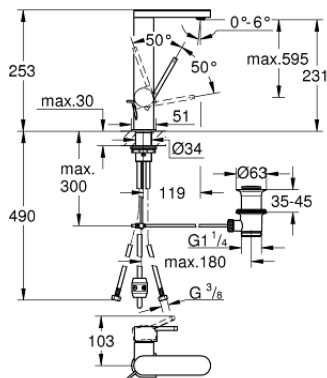

23 843 DC3 GROHE PLUS SINGLE-LEVER BASIN MIXER 1/2" L-SIZE

PRODUCT DESCRIPTION

- Colour: supersteel
- single hole installation
- metal lever
- GROHE SilkMove 28 mm ceramic cartridge
- with temperature limiter
- GROHE LongLife finish
- GROHE EcoJoy - less water, perfect flow
- maximum flow rate (at 3 bar): 5 l/min
- SpeedClean mousseur
- GROHE AquaGuide adjustable mousseur
- rapid installation system
- pull out spout
- Easy Docking Function guarantees easy retraction and smooth docking back to the starting position
- pop-up waste set 1 1/4"
- flexible connection hoses

23 843 DC3 GROHE PLUS SINGLE-LEVER BASIN MIXER 1/2" L-SIZE

SPARE PARTS

- 1: Cartridge (Spare part-nr. 46963000)
 - 2: Pull out shower (Spare part-nr. 48454DC0)
 - 3: Pop-up rod (Spare part-nr. 46739EN0)
 - 4: Shank fastening assembly (Spare part-nr. 48384000)
 - 5: Waste set 1 1/4" (Spare part-nr. 28910DC0)
 - 5.1: Plug (Spare part-nr. 07182DC0)
 - 5.2: Eccentric rod (Spare part-nr. 07052000)
 - 6: Hose for sink mixer with pull-out dual spray or mousseur (Spare part-nr. 48293000)
 - 7: Eccentric rod (Spare part-nr. 07341000)*
- * Optional accessories