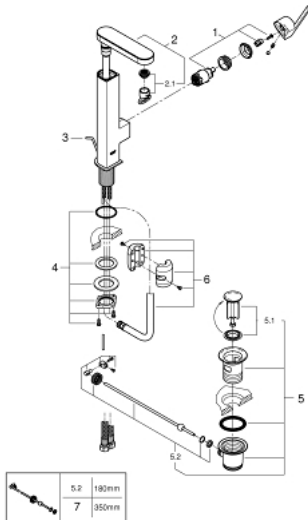

23 843 DC3 GROHE PLUS SINGLE-LEVER BASIN MIXER 1/2" L-SIZE

PRODUCT DESCRIPTION

- Colour: supersteel
- single hole installation
- metal lever
- GROHE SilkMove 28 mm ceramic cartridge
- with temperature limiter
- GROHE LongLife finish
- GROHE EcoJoy - less water, perfect flow
- maximum flow rate (at 3 bar): 5 l/min
- SpeedClean mousseur
- GROHE AquaGuide adjustable mousseur
- rapid installation system
- pull out spout
- Easy Docking Function guarantees easy retraction and smooth docking back to the starting position
- pop-up waste set 1 1/4"
- flexible connection hoses

23 843 DC3 GROHE PLUS SINGLE-LEVER BASIN MIXER 1/2" L-SIZE

SPARE PARTS

- 1: Cartridge (Spare part-nr. 46963000)
 - 2: Pull out shower (Spare part-nr. 48454DC0)
 - 3: Pop-up rod (Spare part-nr. 46739EN0)
 - 4: Shank fastening assembly (Spare part-nr. 48384000)
 - 5: Waste set 1 1/4" (Spare part-nr. 28910DC0)
 - 5.1: Plug (Spare part-nr. 07182DC0)
 - 5.2: Eccentric rod (Spare part-nr. 07052000)
 - 6: Hose for sink mixer with pull-out dual spray or mousseur (Spare part-nr. 48293000)
 - 7: Eccentric rod (Spare part-nr. 07341000)*
- * Optional accessories