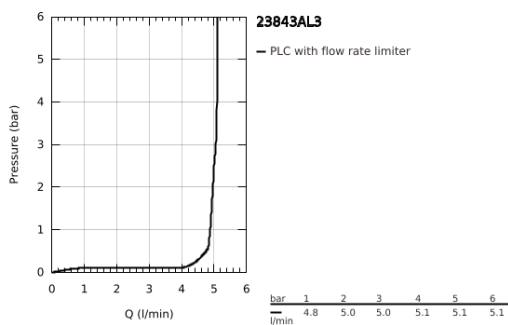

## 23 843 AL3 GROHE PLUS SINGLE-LEVER BASIN MIXER 1/2" L-SIZE

### PRODUCT DESCRIPTION

- Colour: brushed hard graphite
- single hole installation
- metal lever
- GROHE SilkMove 28 mm ceramic cartridge
- with temperature limiter
- GROHE LongLife finish
- GROHE EcoJoy - less water, perfect flow
- maximum flow rate (at 3 bar): 5 l/min
- SpeedClean mousseur
- GROHE AquaGuide adjustable mousseur
- rapid installation system
- pull out spout
- Easy Docking Function guarantees easy retraction and smooth docking back to the starting position
- pop-up waste set 1 1/4"
- flexible connection hoses