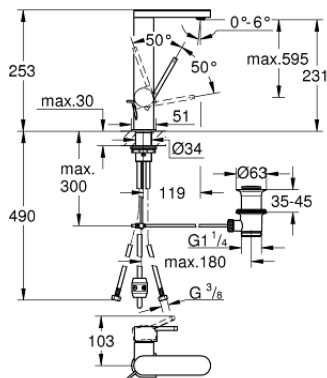

## 23 843 AL3 GROHE PLUS SINGLE-LEVER BASIN MIXER 1/2" L-SIZE

### PRODUCT DESCRIPTION

- Colour: brushed hard graphite
- single hole installation
- metal lever
- GROHE SilkMove 28 mm ceramic cartridge
- with temperature limiter
- GROHE LongLife finish
- GROHE EcoJoy - less water, perfect flow
- maximum flow rate (at 3 bar): 5 l/min
- SpeedClean mousseur
- GROHE AquaGuide adjustable mousseur
- rapid installation system
- pull out spout
- Easy Docking Function guarantees easy retraction and smooth docking back to the starting position
- pop-up waste set 1 1/4"
- flexible connection hoses

### SPARE PARTS

- 1: Cartridge (Spare part-nr. 46963000)
  - 2: Pull out shower (Spare part-nr. 48454AL0)
  - 2.1: flow control (Spare part-nr. 1137059990)
  - 3: Pop-up rod (Spare part-nr. 46739AL0)
  - 4: Shank fastening assembly (Spare part-nr. 48384000)
  - 5: Waste set 1 1/4" (Spare part-nr. 28910AL0)
  - 5.1: Plug (Spare part-nr. 07182AL0)
  - 5.2: Eccentric rod (Spare part-nr. 07052000)
  - 6: Hose for sink mixer with pull-out dual spray or mousseur (Spare part-nr. 48293000)
  - 7: Eccentric rod (Spare part-nr. 07341000)\*
- \* Optional accessories