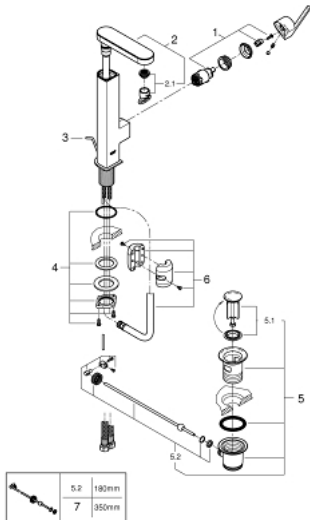

## 23 843 AL3 GROHE PLUS SINGLE-LEVER BASIN MIXER 1/2" L-SIZE

### PRODUCT DESCRIPTION

- Colour: brushed hard graphite
- single hole installation
- metal lever
- GROHE SilkMove 28 mm ceramic cartridge
- with temperature limiter
- GROHE LongLife finish
- GROHE EcoJoy - less water, perfect flow
- maximum flow rate (at 3 bar): 5 l/min
- SpeedClean mousseur
- GROHE AquaGuide adjustable mousseur
- rapid installation system
- pull out spout
- Easy Docking Function guarantees easy retraction and smooth docking back to the starting position
- pop-up waste set 1 1/4"
- flexible connection hoses

### SPARE PARTS

- 1: Cartridge (Spare part-nr. 46963000)
  - 2: Pull out shower (Spare part-nr. 48454AL0)
  - 2.1: flow control (Spare part-nr. 1137059990)
  - 3: Pop-up rod (Spare part-nr. 46739AL0)
  - 4: Shank fastening assembly (Spare part-nr. 48384000)
  - 5: Waste set 1 1/4" (Spare part-nr. 28910AL0)
  - 5.1: Plug (Spare part-nr. 07182AL0)
  - 5.2: Eccentric rod (Spare part-nr. 07052000)
  - 6: Hose for sink mixer with pull-out dual spray or mousseur (Spare part-nr. 48293000)
  - 7: Eccentric rod (Spare part-nr. 07341000)\*
- \* Optional accessories